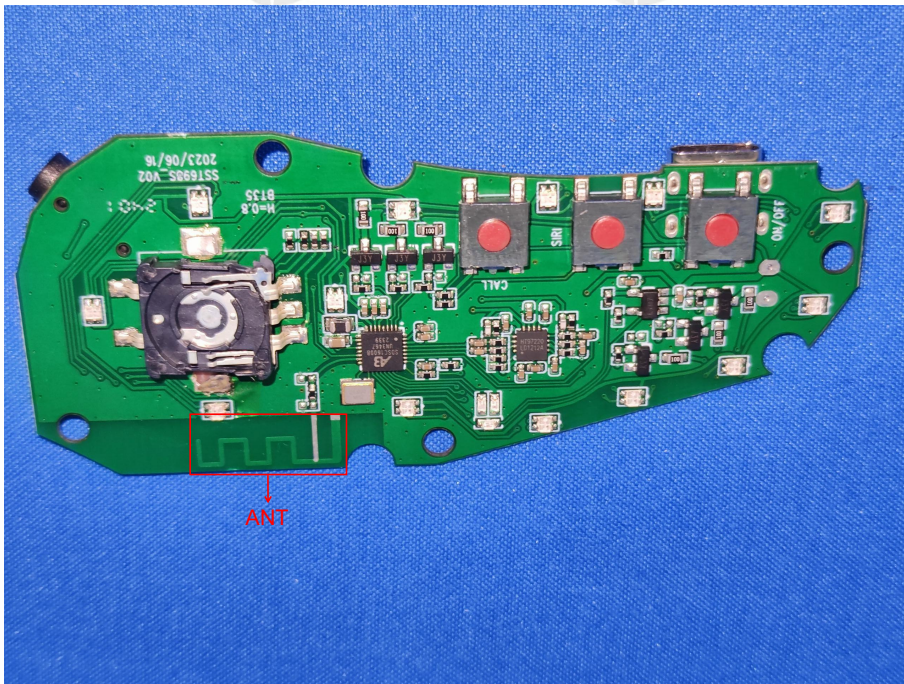

ZHONGHAN

FCC ID:2BFL4-BT35

EUT PHOTOS(Internal Photos)

ZHONGHAN

FCC ID:2BFL4-BT35

ZHONGHAN

FCC ID:2BFL4-BT35

ZHONGHAN

FCC ID:2BFL4-BT35

***** END OF REPORT *****