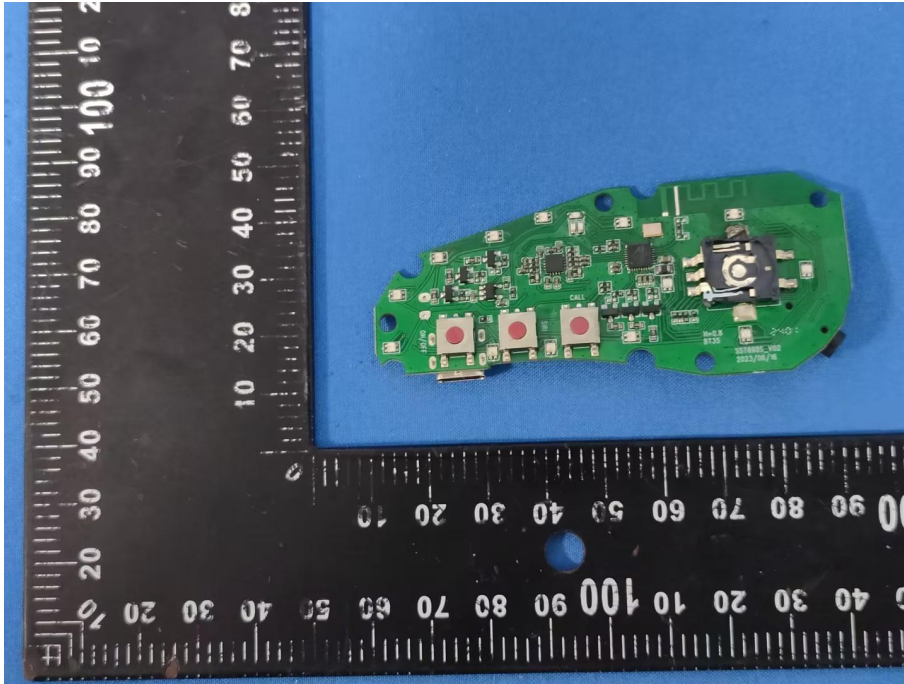

ZHONGHAN

FCC ID:2BFL4-BT35

EUT PHOTOS(Internal Photos)

ZHONGHAN

FCC ID:2BFL4-BT35

ZHONGHAN

FCC ID:2BFL4-BT35

ZHONGHAN

FCC ID:2BFL4-BT35

***** END OF REPORT *****