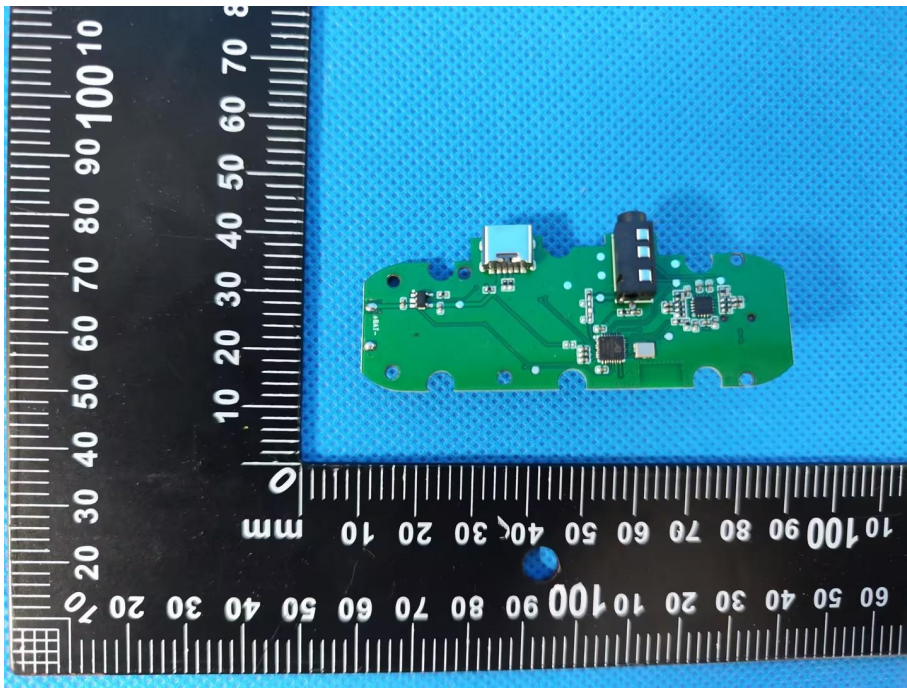

EUT PHOTO(Internal Photos)

ZHONGHAN

FCC ID: 2BFL4-BT-36

ZHONGHAN

FCC ID: 2BFL4-BT-36

***** END OF REPORT *****