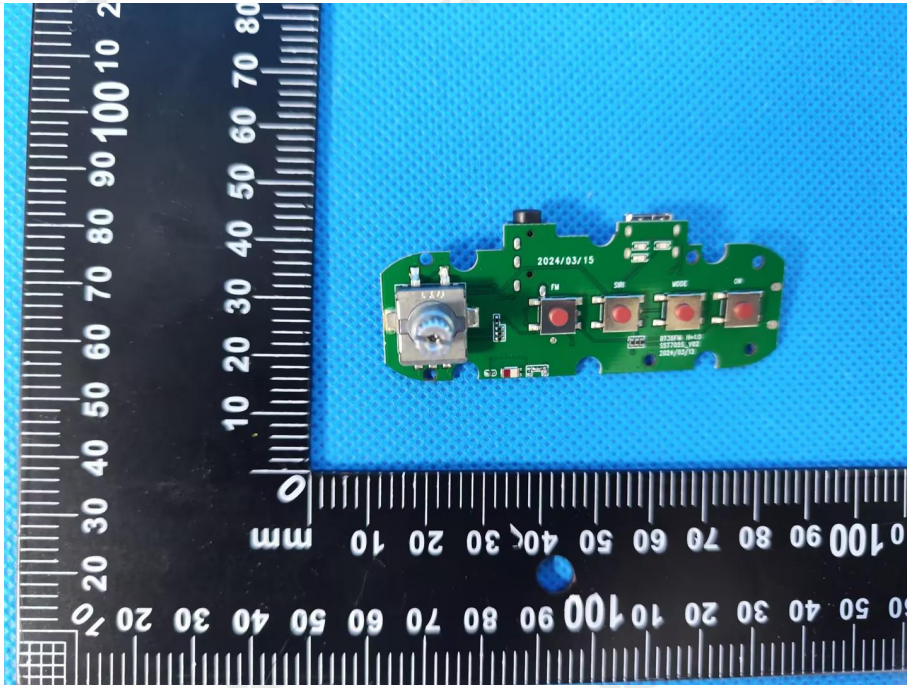

EUT PHOTO(Internal Photos)

ZHONGHAN

FCC ID: 2BFL4-BT-36

ZHONGHAN

FCC ID: 2BFL4-BT-36

***** END OF REPORT *****