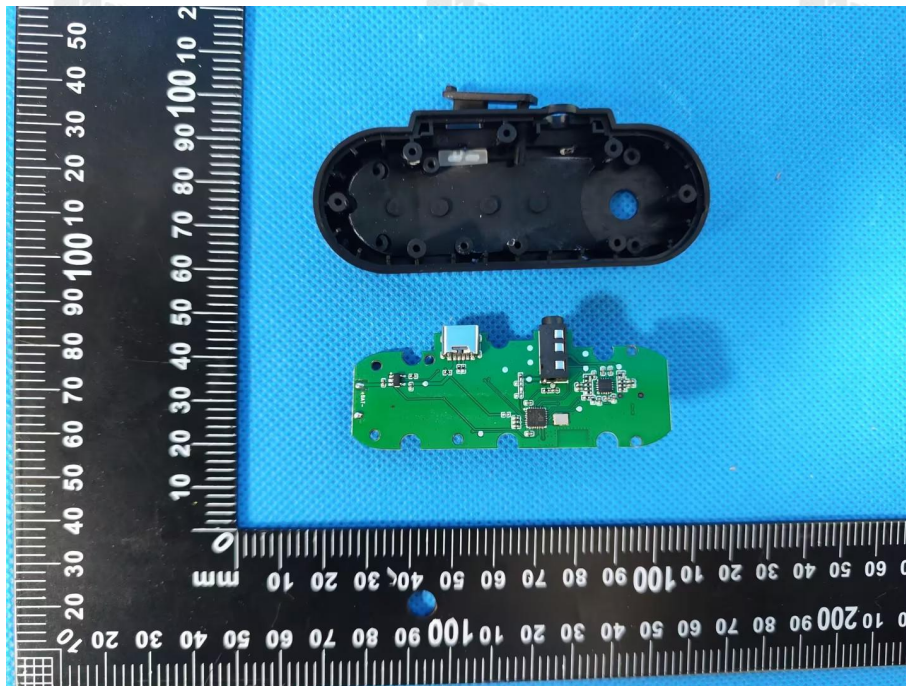

EUT PHOTO(Internal Photos)

ZHONGHAN

FCC ID: 2BFL4-BT-36

ZHONGHAN

FCC ID: 2BFL4-BT-36

***** END OF REPORT *****