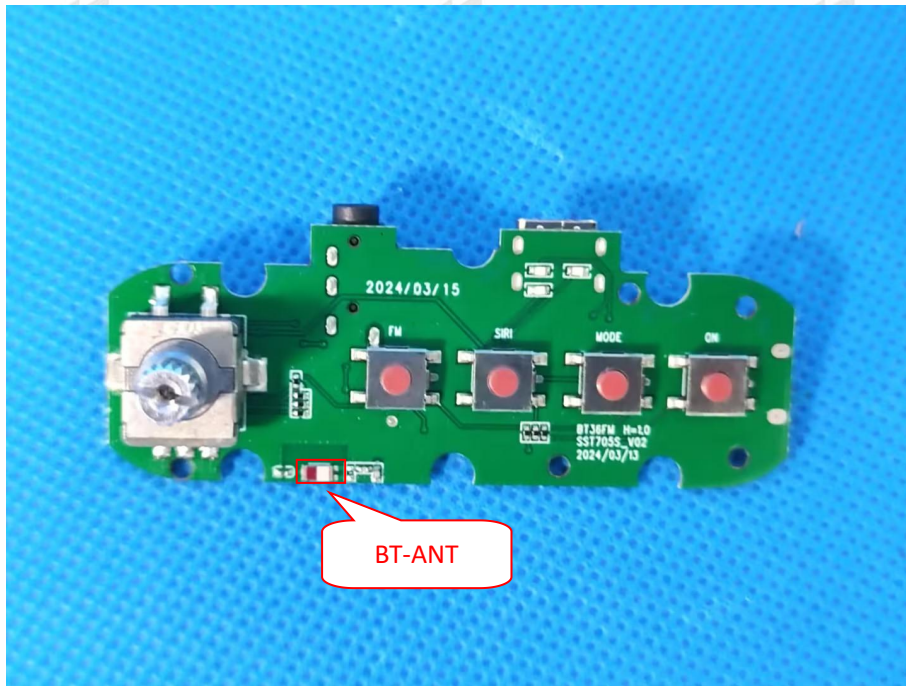

EUT PHOTO(Internal Photos)

ZHONGHAN

FCC ID: 2BFL4-BT-36

ZHONGHAN

FCC ID: 2BFL4-BT-36

***** END OF REPORT *****