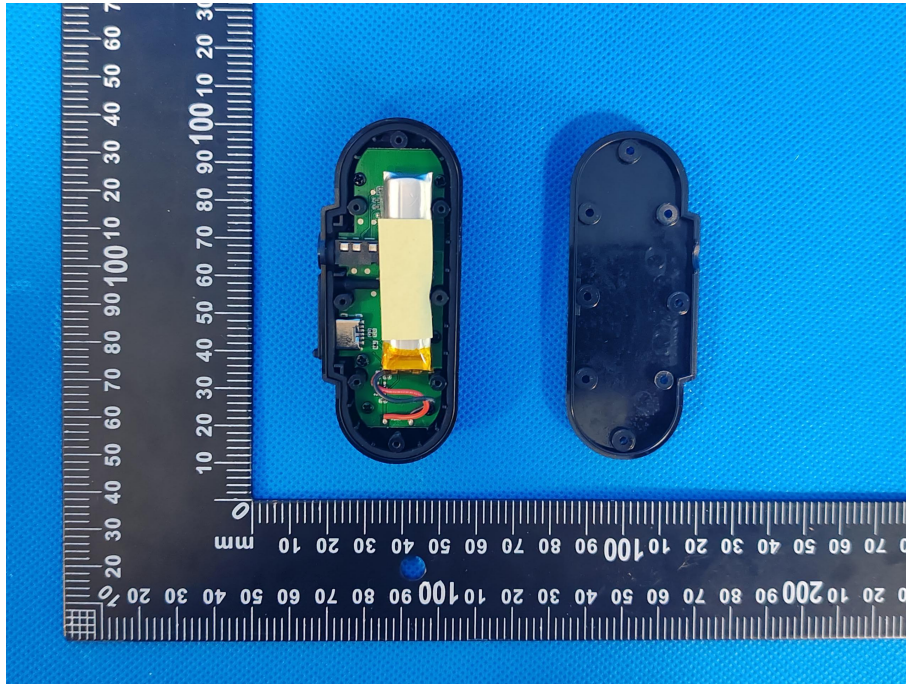

EUT PHOTO(Internal Photos)

ZHONGHAN

FCC ID: 2BFL4-BT-36

ZHONGHAN

FCC ID: 2BFL4-BT-36

***** END OF REPORT *****