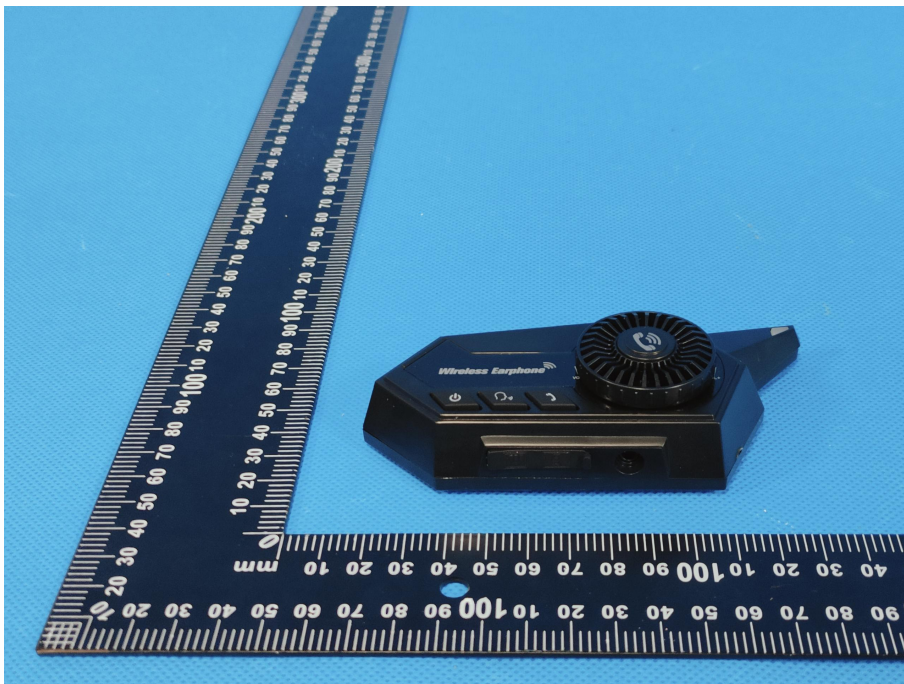

EUT PHOTOS(External Photos)

ZHONGHAN

FCC ID:2BFL4-BT-18

ZHONGHAN

FCC ID:2BFL4-BT-18

***** END OF REPORT *****