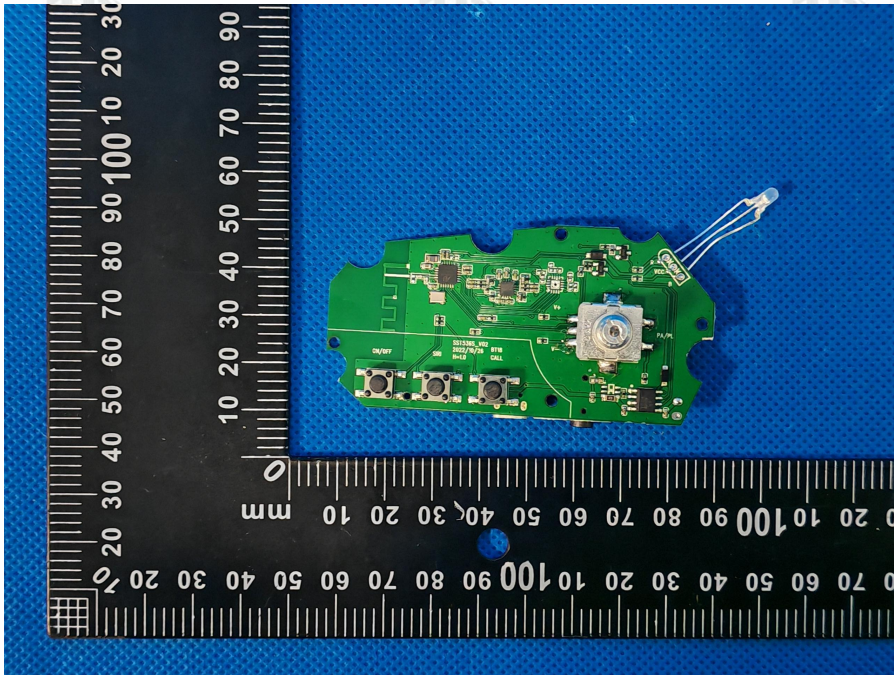

EUT PHOTO(Internal Photos)

ZHONGHAN

FCC ID: 2BFL4-BT-18

***** END OF REPORT *****