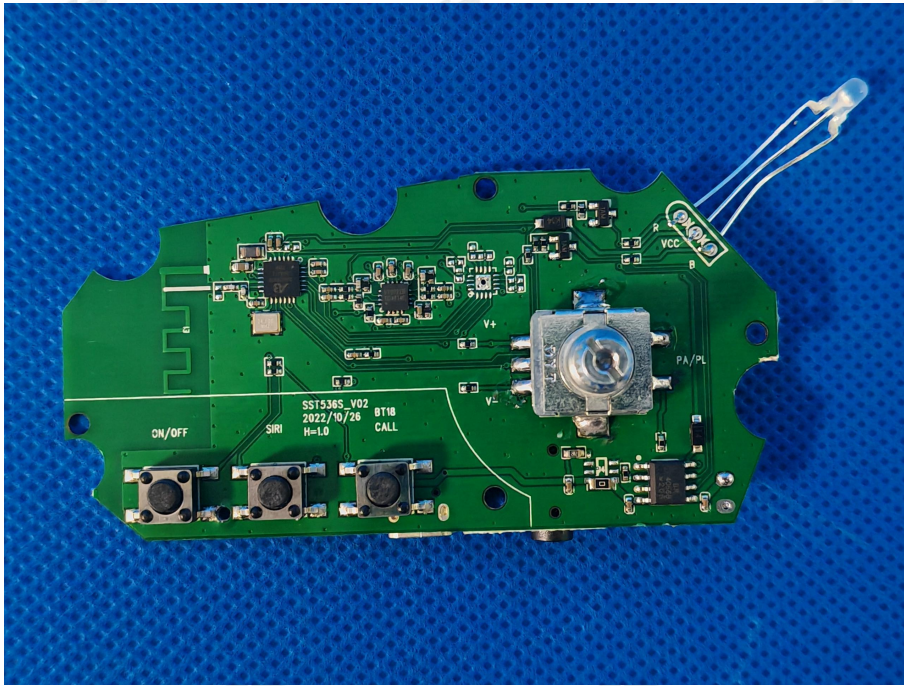

EUT PHOTO(Internal Photos)

ZHONGHAN

FCC ID: 2BFL4-BT-18

***** END OF REPORT *****