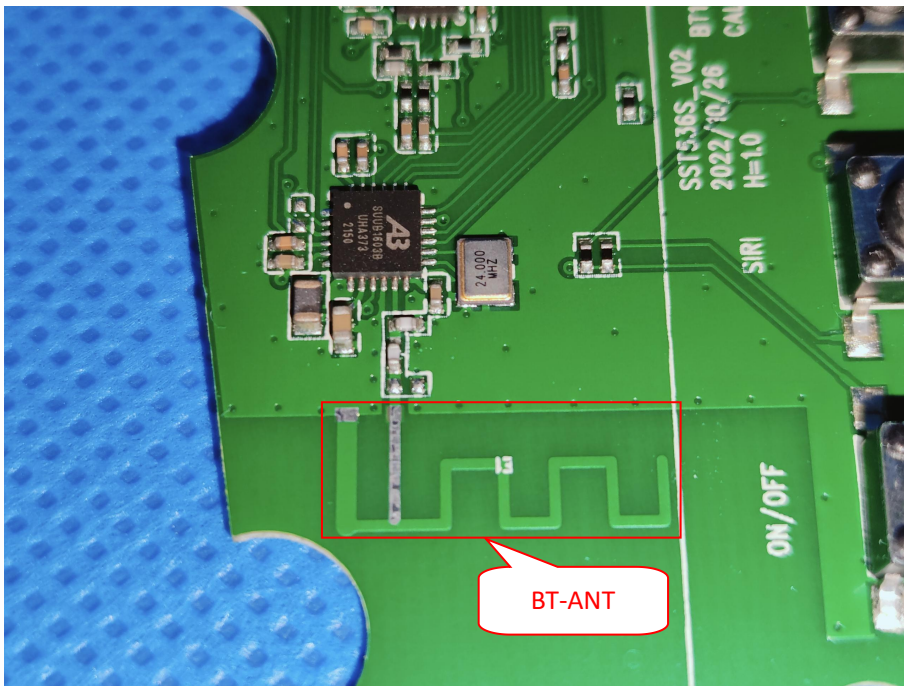

EUT PHOTO(Internal Photos)

ZHONGHAN

FCC ID: 2BFL4-BT-18

***** END OF REPORT *****