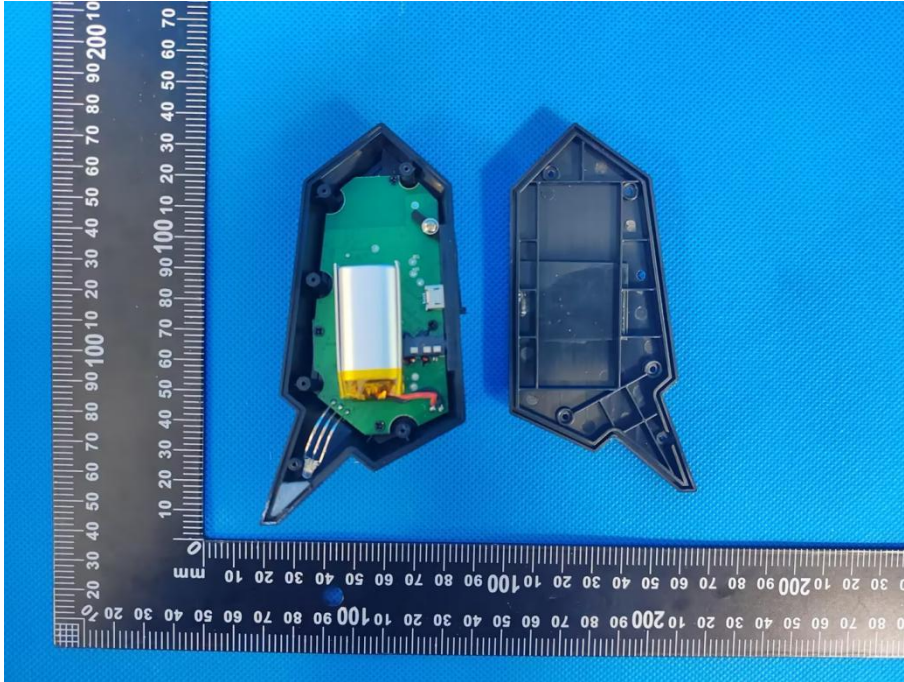

EUT PHOTO(Internal Photos)

ZHONGHAN

FCC ID: 2BFL4-BT-18

***** END OF REPORT *****