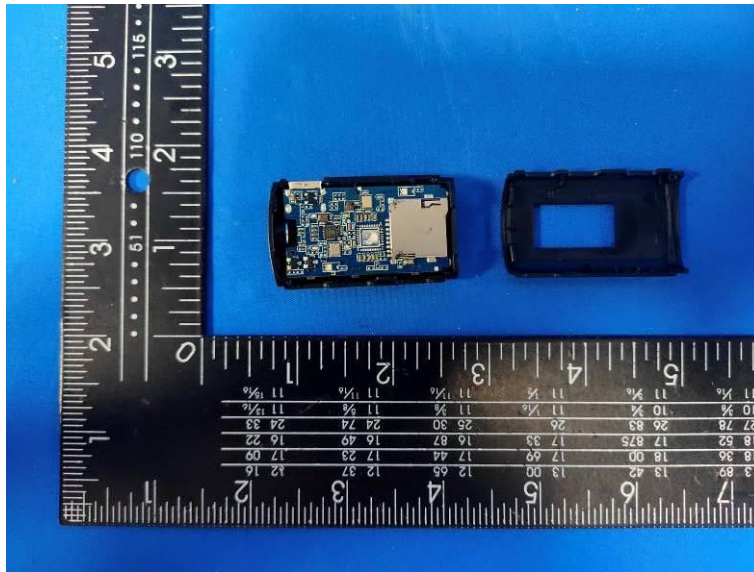

Internal Photos of the EUT

2.4G Ceramic antenna