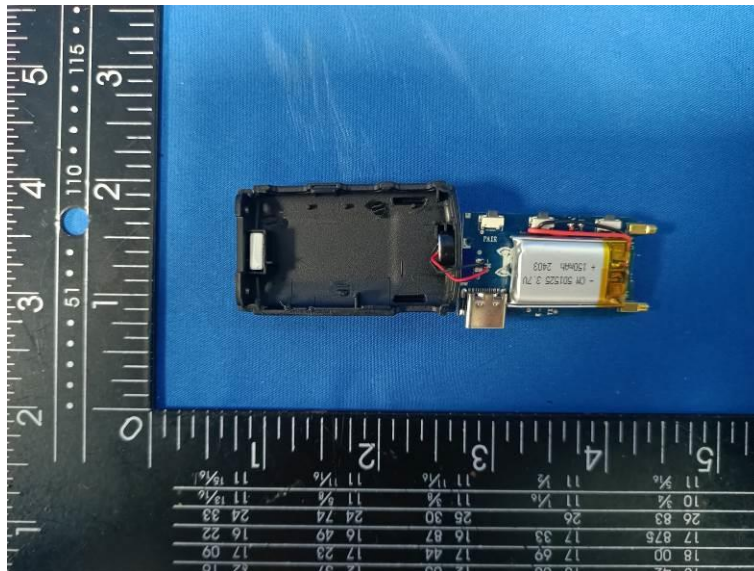

Internal Photos of the EUT

2.4G Ceramic antenna