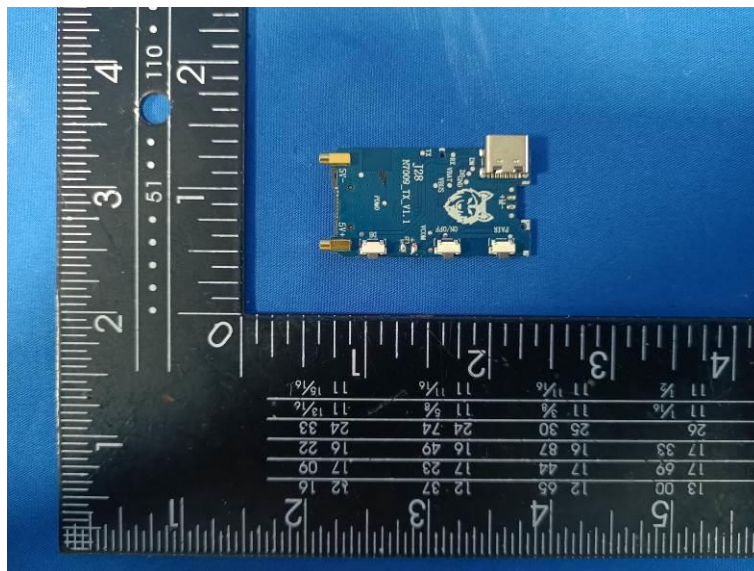

Internal Photos of the EUT

2.4G Ceramic antenna