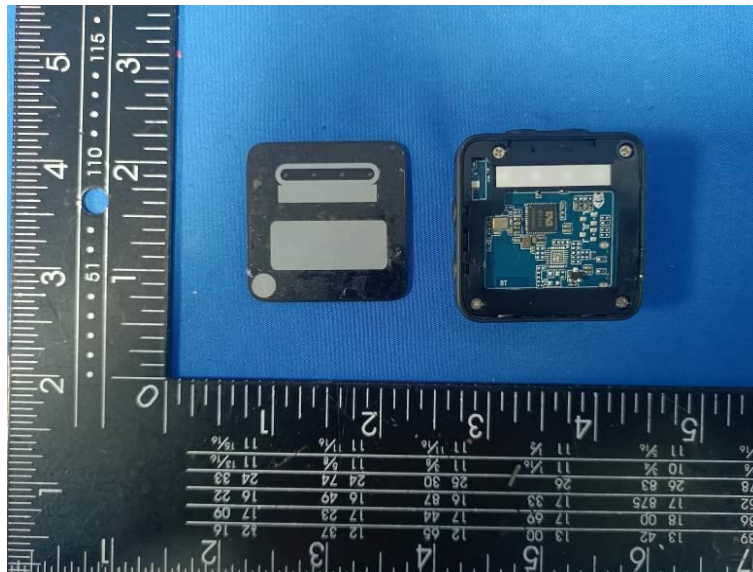

Internal Photos of the EUT

2.4G Ceramic antenna