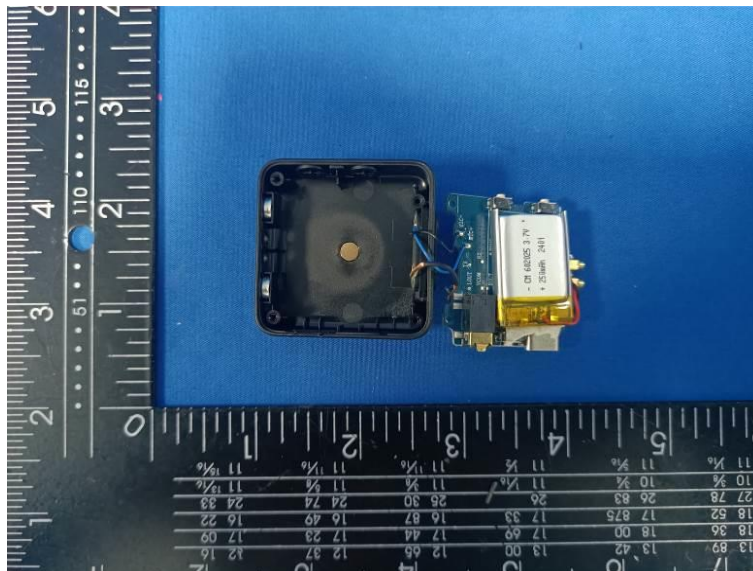

Internal Photos of the EUT

2.4G Ceramic antenna