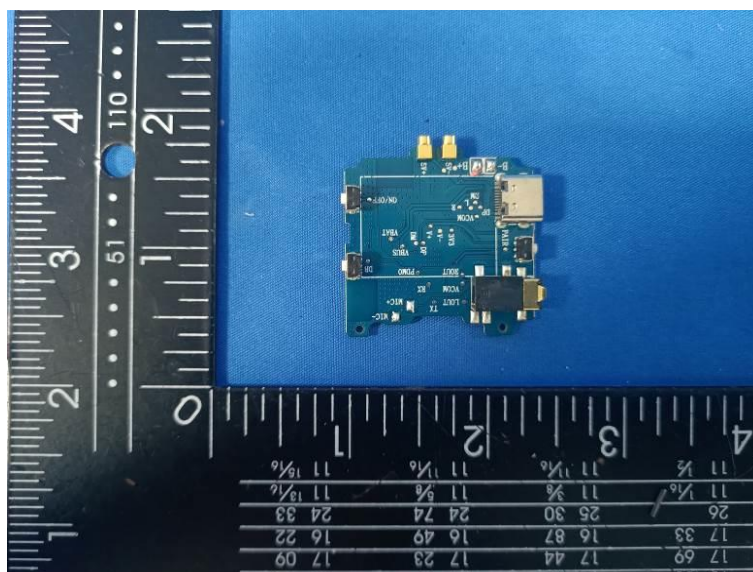

Internal Photos of the EUT

2.4G Ceramic antenna