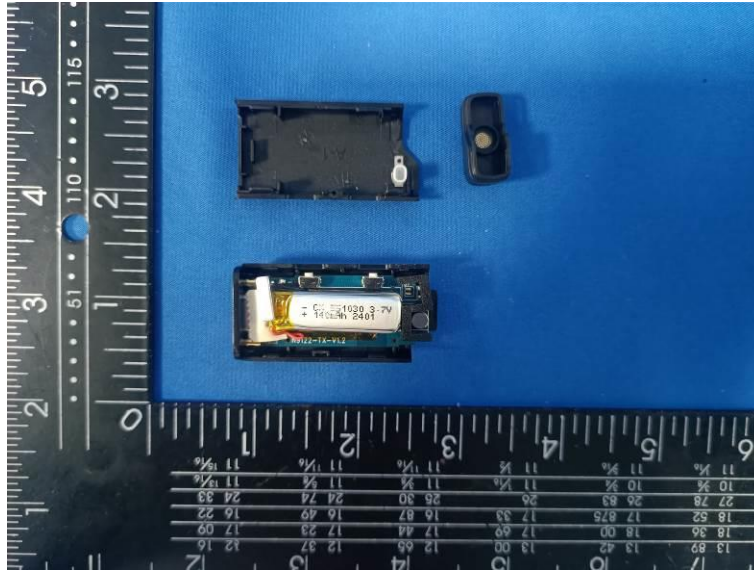

Internal Photos of the EUT

2.4G Ceramic antenna