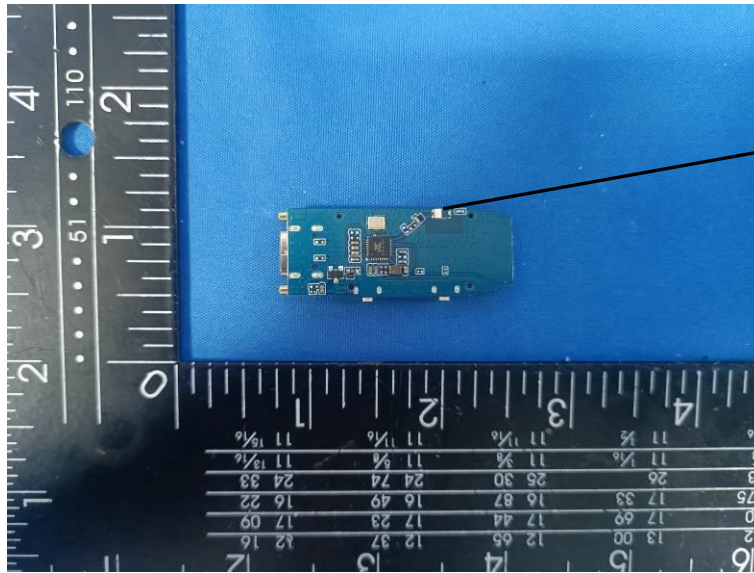

Internal Photos of the EUT

2.4G Ceramic antenna