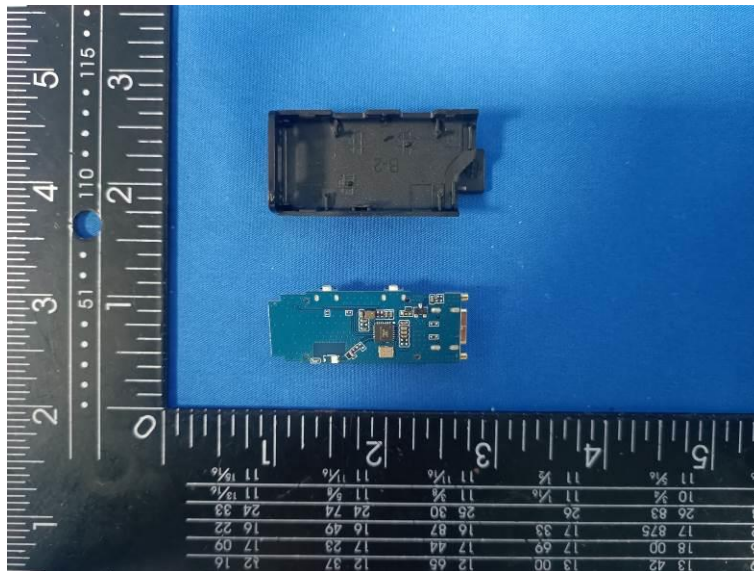

Internal Photos of the EUT

2.4G Ceramic antenna