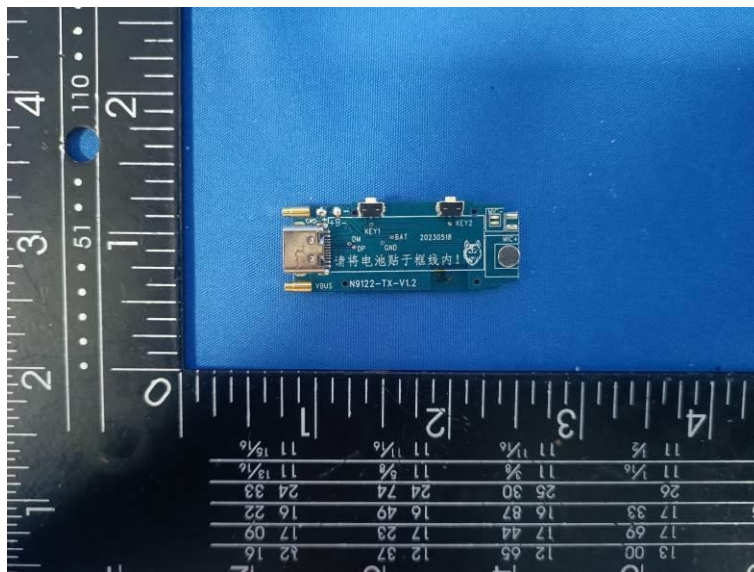

Internal Photos of the EUT

2.4G Ceramic antenna