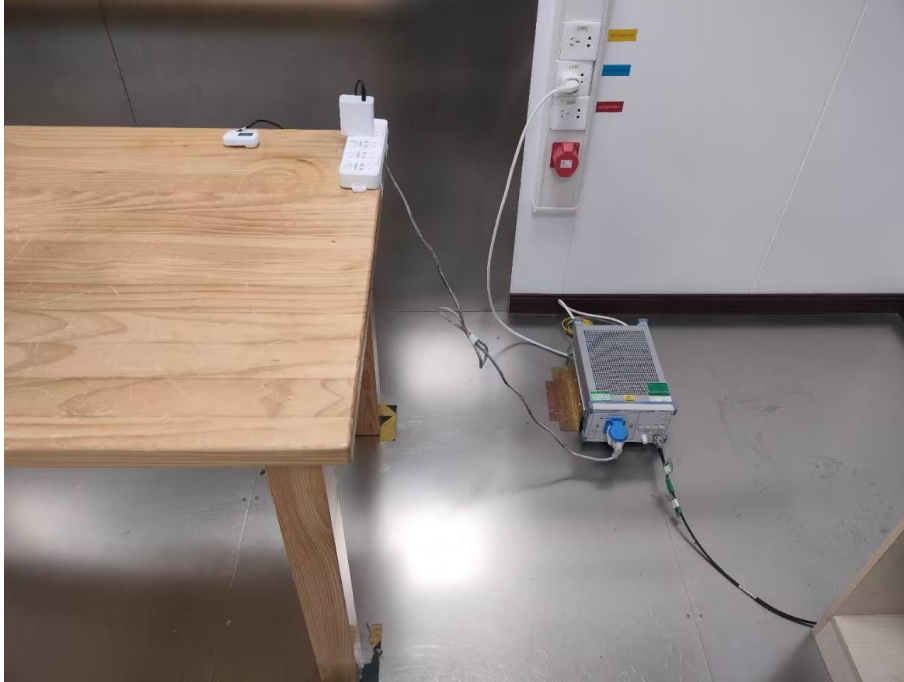

ZHONGHAN

FCC ID:2BFKA-L11

EUT TEST PHOTOS

ZHONGHAN

FCC ID:2BFKA-L11

***** END OF REPORT *****