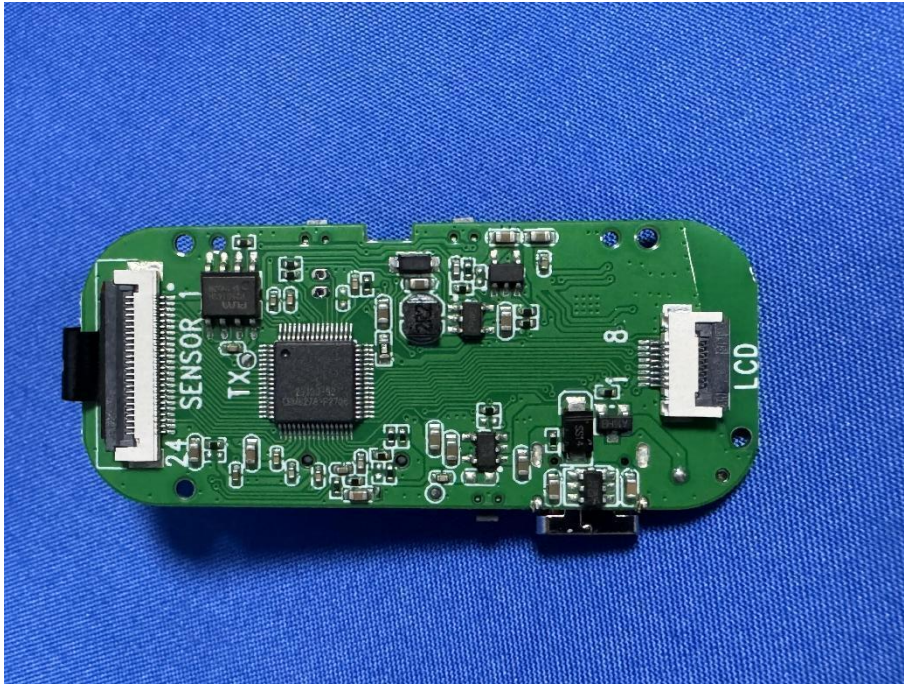

### EUT PHOTOS(Internal Photos)

ZHONGHAN

FCC ID:2BFKA-L11

ZHONGHAN

FCC ID:2BFKA-L11

ZHONGHAN

FCC ID:2BFKA-L11

\*\*\*\*\* END OF REPORT \*\*\*\*\*