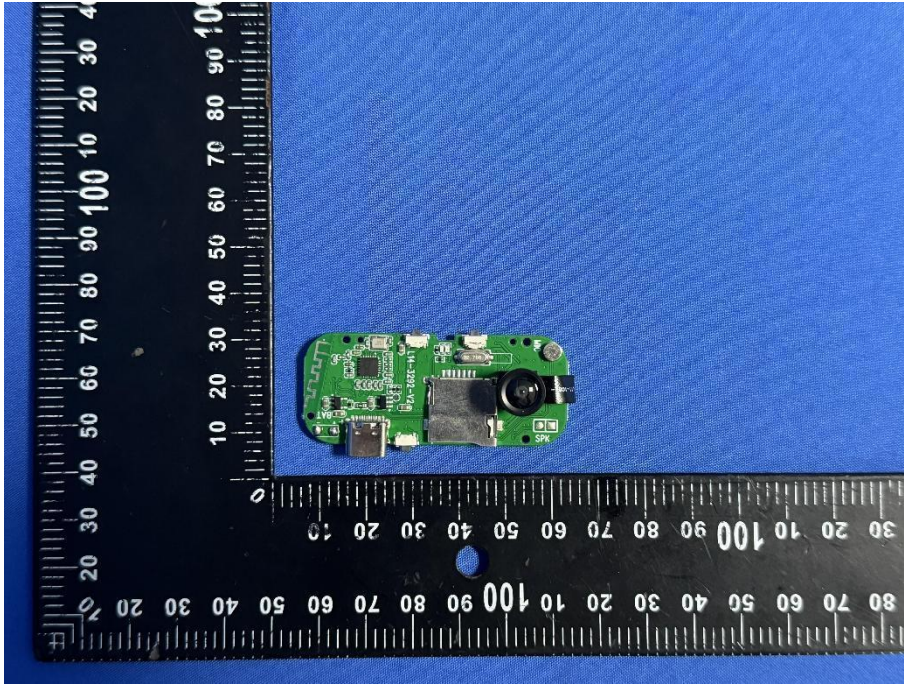

### EUT PHOTOS(Internal Photos)

ZHONGHAN

FCC ID:2BFKA-L11

ZHONGHAN

FCC ID:2BFKA-L11

ZHONGHAN

FCC ID:2BFKA-L11

\*\*\*\*\* END OF REPORT \*\*\*\*\*