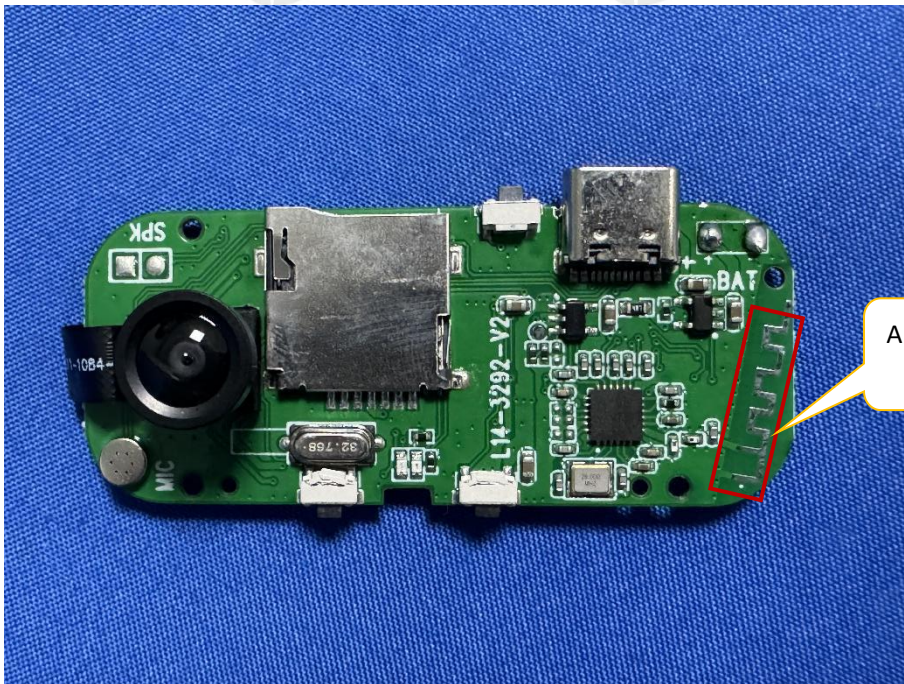

### EUT PHOTOS(Internal Photos)

ZHONGHAN

FCC ID:2BFKA-L11

ZHONGHAN

FCC ID:2BFKA-L11

ZHONGHAN

FCC ID:2BFKA-L11

\*\*\*\*\* END OF REPORT \*\*\*\*\*