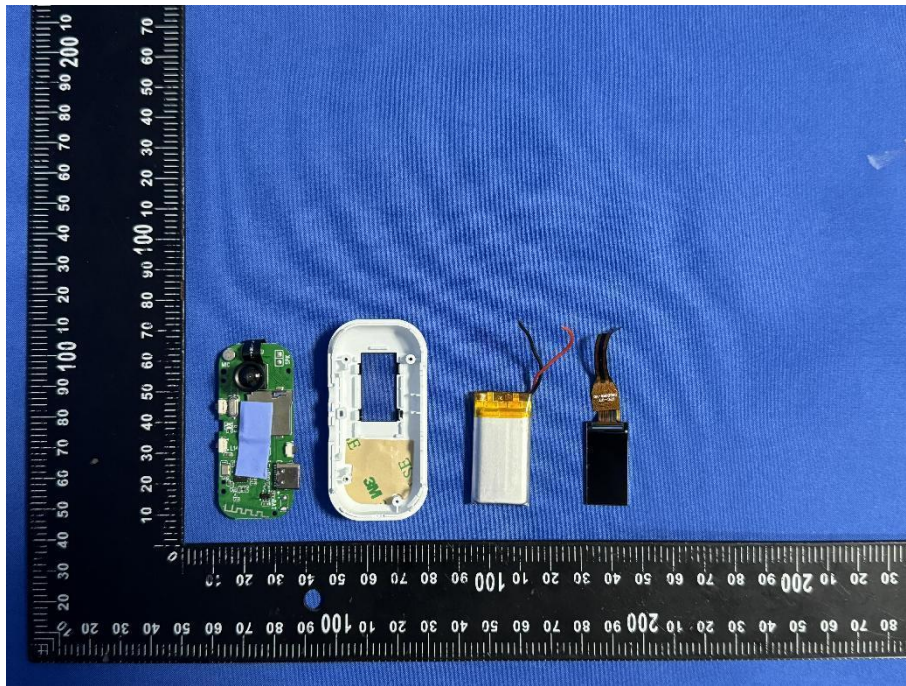

### EUT PHOTOS(Internal Photos)

ZHONGHAN

FCC ID:2BFKA-L11

ZHONGHAN

FCC ID:2BFKA-L11

ZHONGHAN

FCC ID:2BFKA-L11

\*\*\*\*\* END OF REPORT \*\*\*\*\*