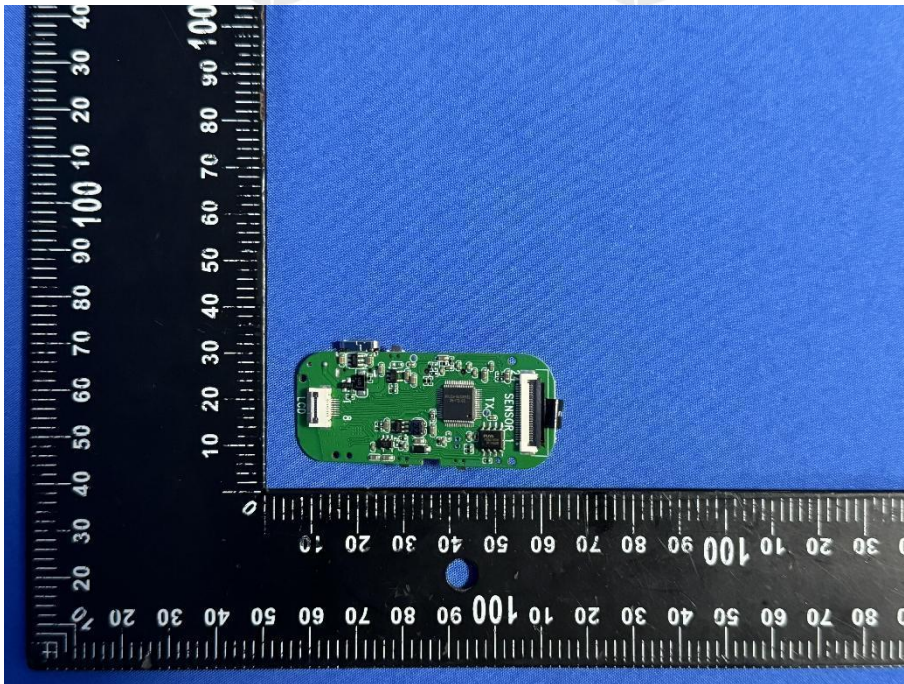

### EUT PHOTOS(Internal Photos)

ZHONGHAN

FCC ID:2BFKA-L11

ZHONGHAN

FCC ID:2BFKA-L11

ZHONGHAN

FCC ID:2BFKA-L11

\*\*\*\*\* END OF REPORT \*\*\*\*\*