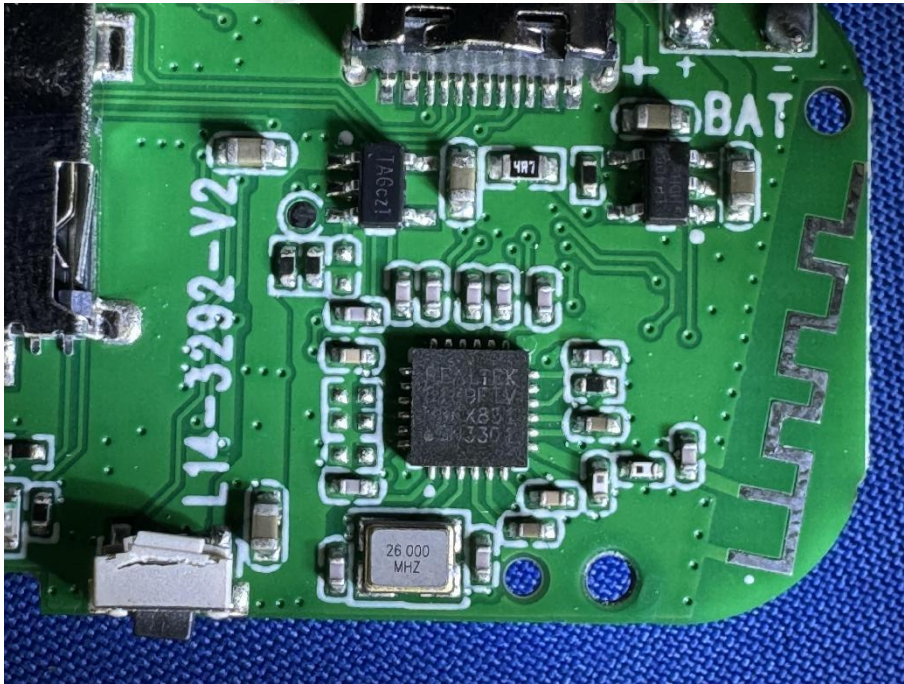

### EUT PHOTOS(Internal Photos)

ZHONGHAN

FCC ID:2BFKA-L11

ZHONGHAN

FCC ID:2BFKA-L11

ZHONGHAN

FCC ID:2BFKA-L11

\*\*\*\*\* END OF REPORT \*\*\*\*\*