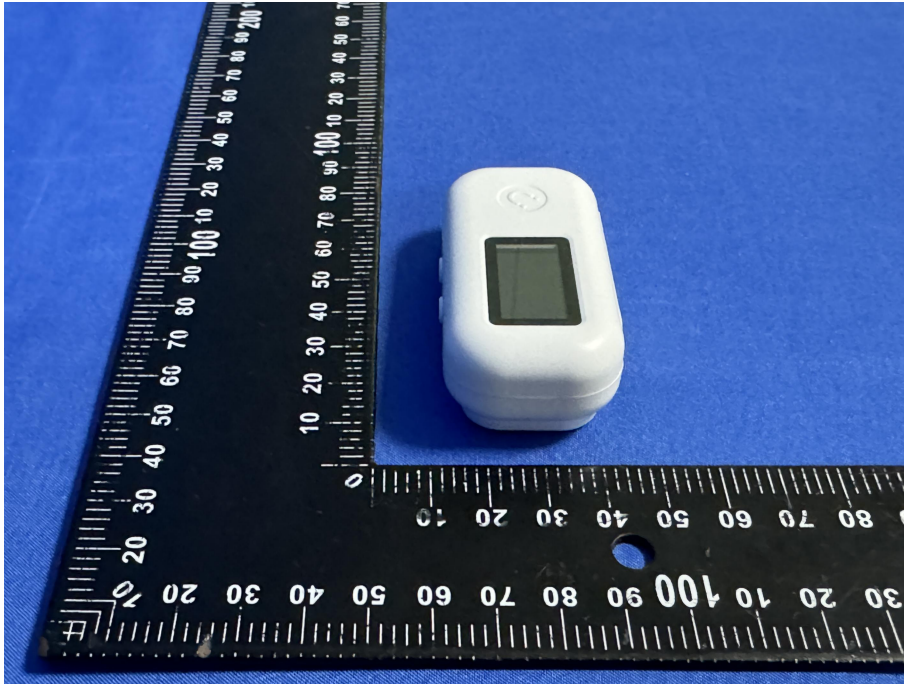

### EUT PHOTOS(External Photos)

ZHONGHAN

FCC ID:2BFKA-L11

ZHONGHAN

FCC ID:2BFKA-L11

ZHONGHAN

FCC ID:2BFKA-L11

\*\*\*\*\* END OF REPORT \*\*\*\*\*