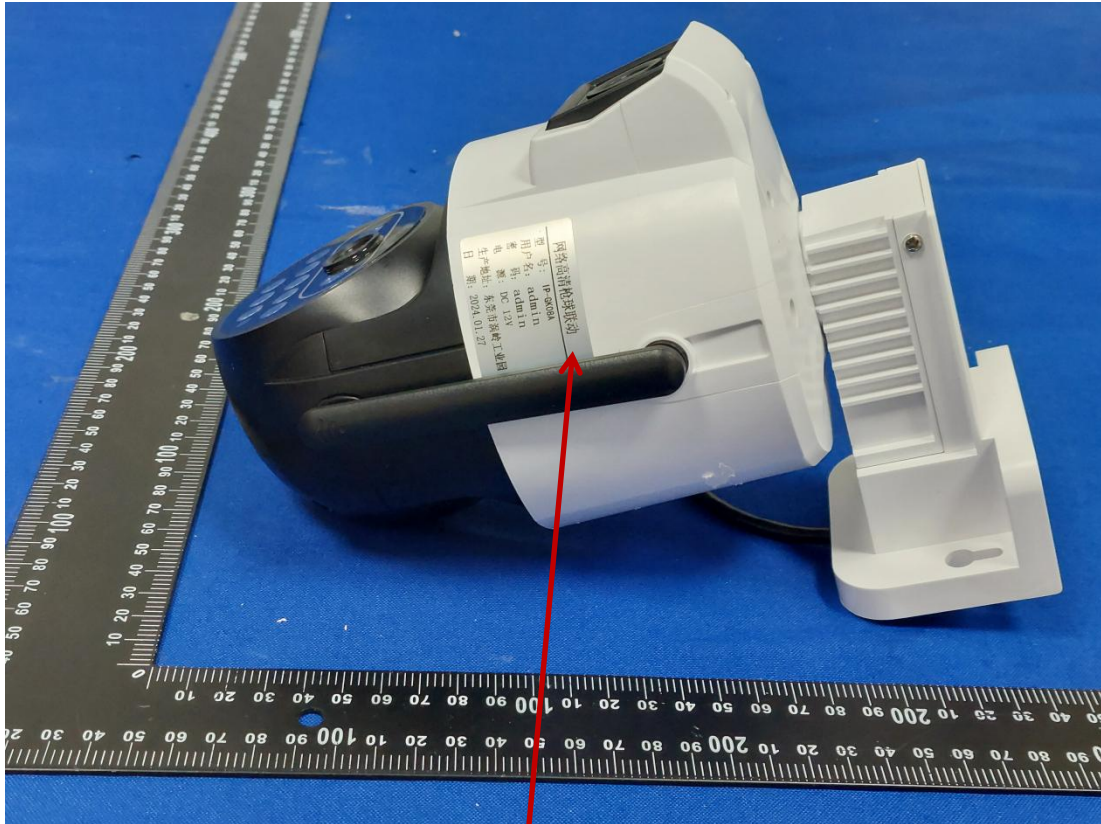

Lable:

Wi-fi HD camera  
Model: IP-GK08A  
FCC ID: 2BFJJ-IP-GK08A