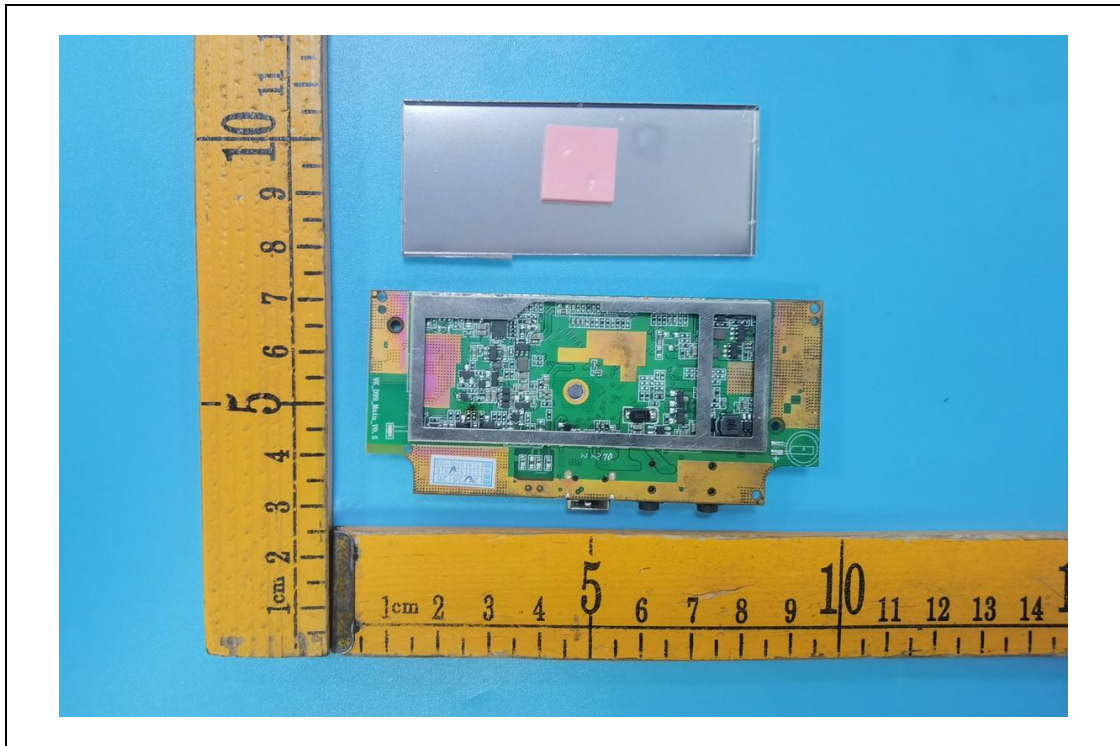

FCC ID: 2BFJA-N300

Internal

ANT