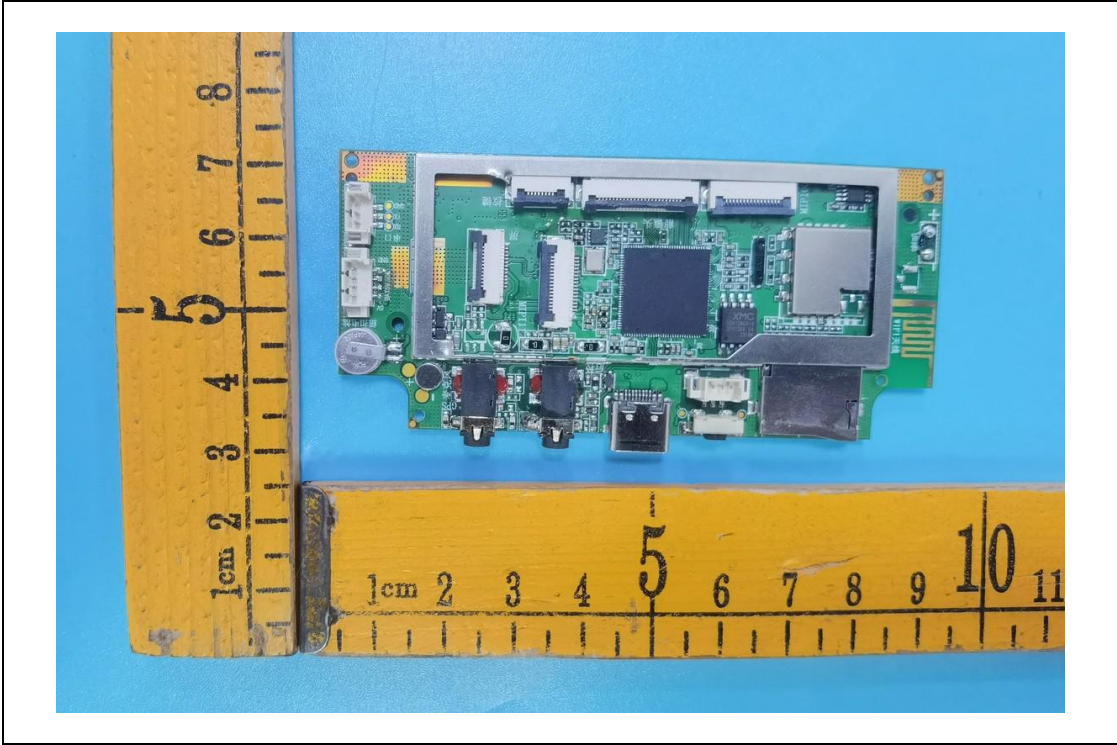

FCC ID: 2BFJA-N300

Internal

ANT