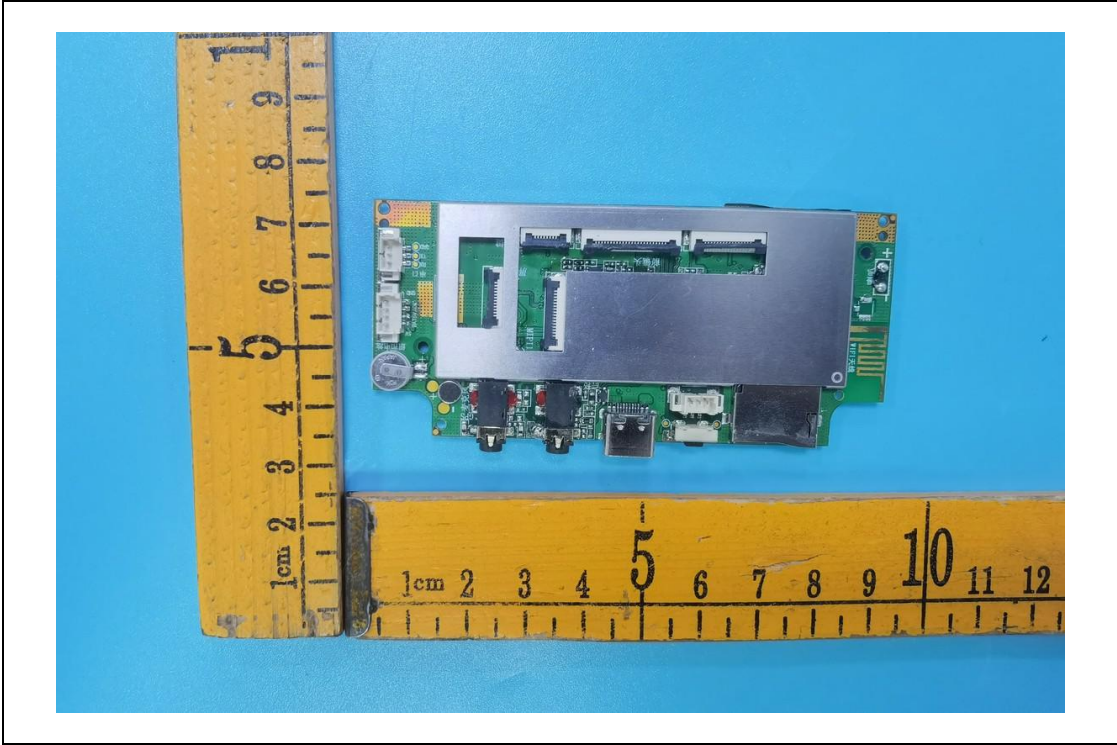

FCC ID: 2BFJA-N300

Internal

ANT