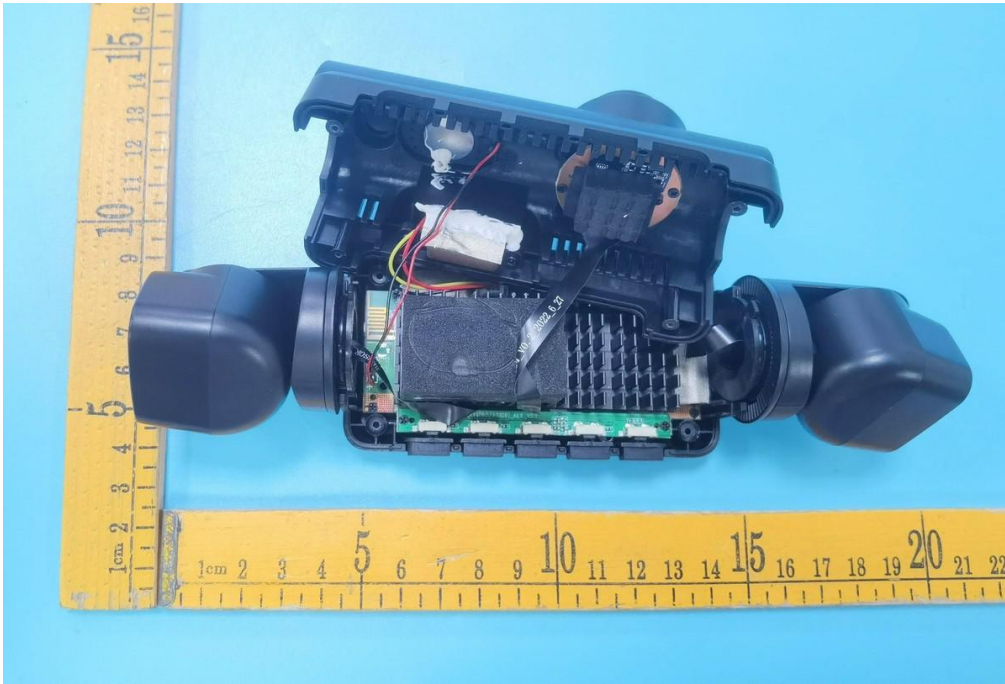

FCC ID: 2BFJA-N300

Internal

ANT