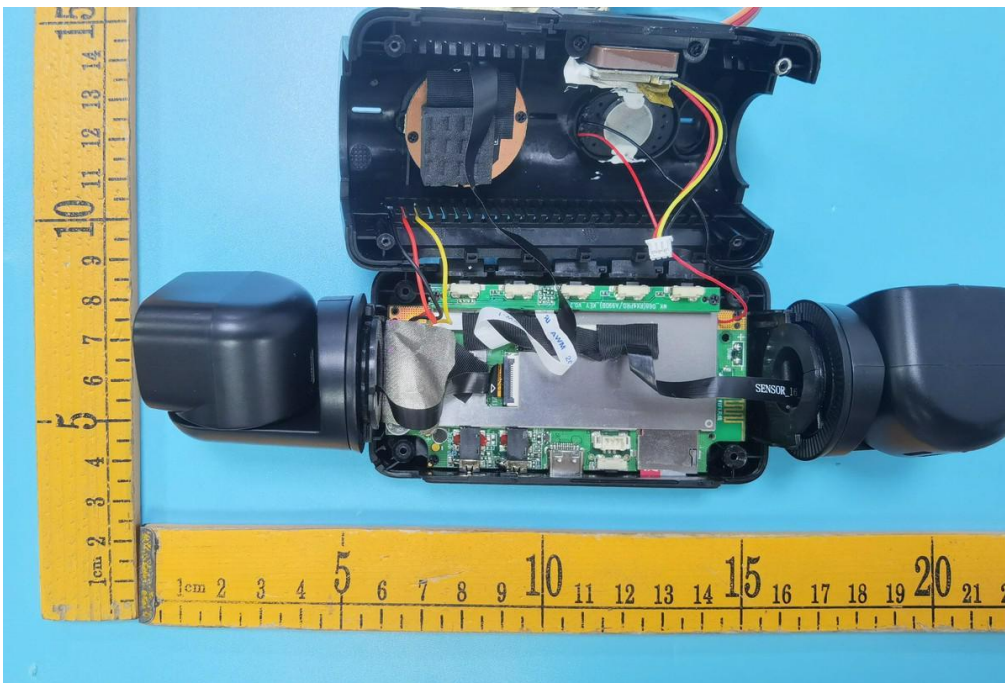

FCC ID: 2BFJA-N300

Internal

ANT