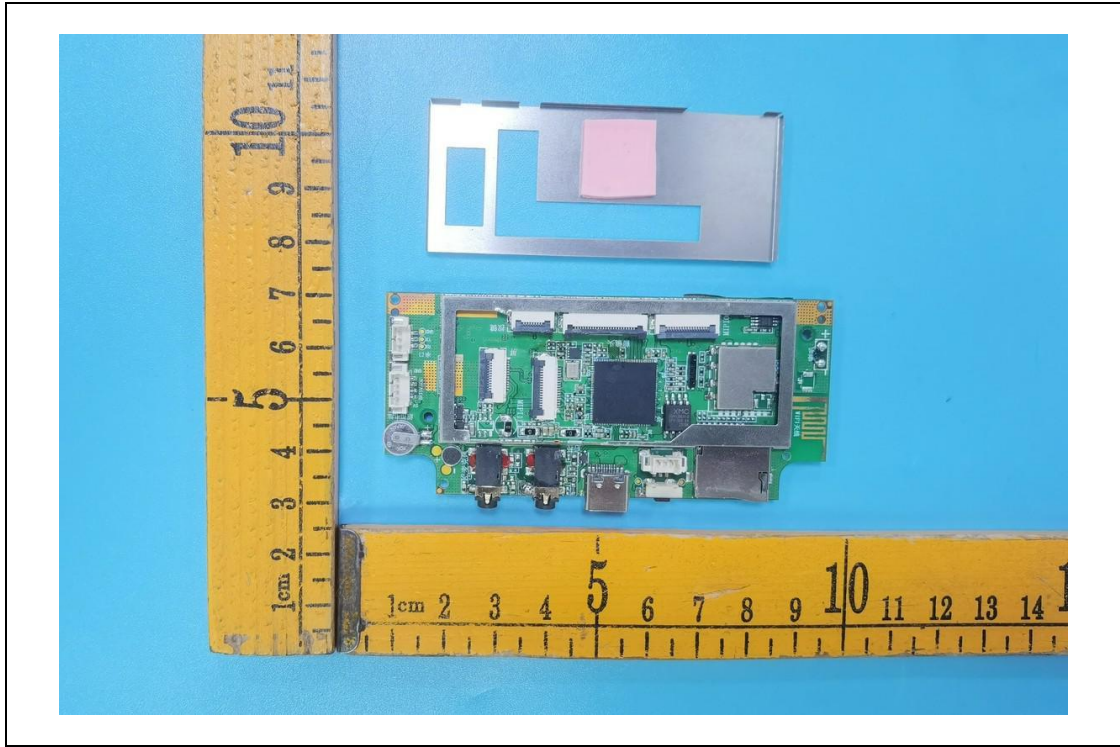

FCC ID: 2BFJA-N300

Internal

ANT