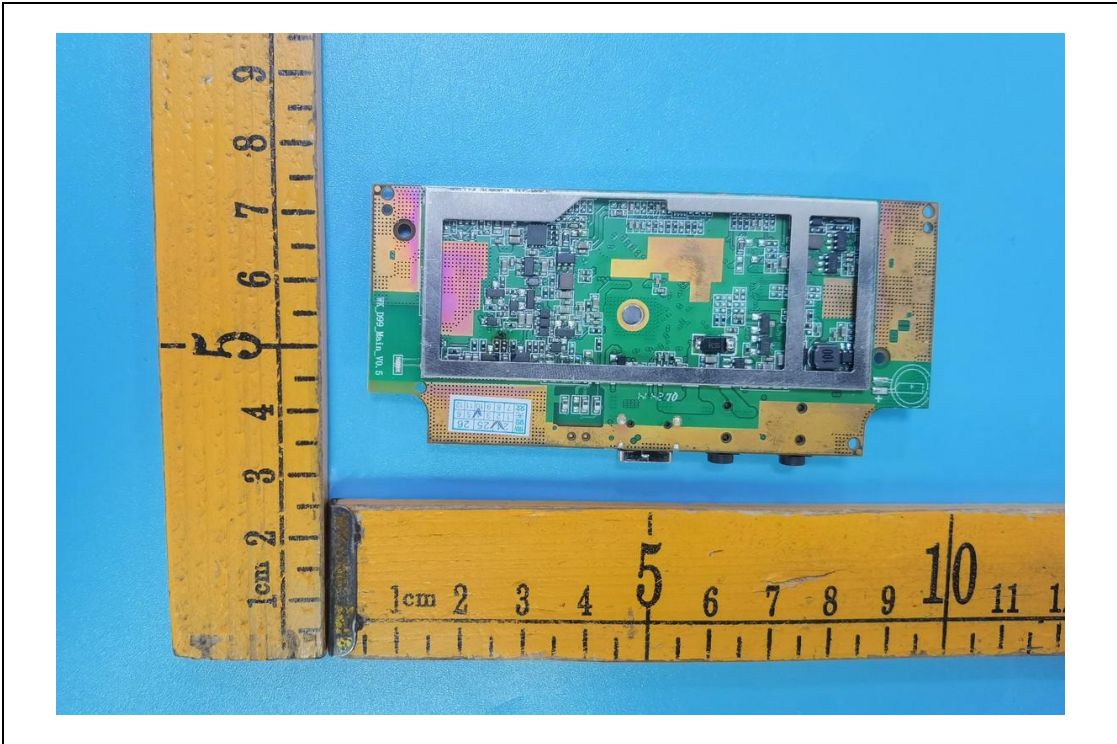

FCC ID: 2BFJA-N300

Internal

ANT