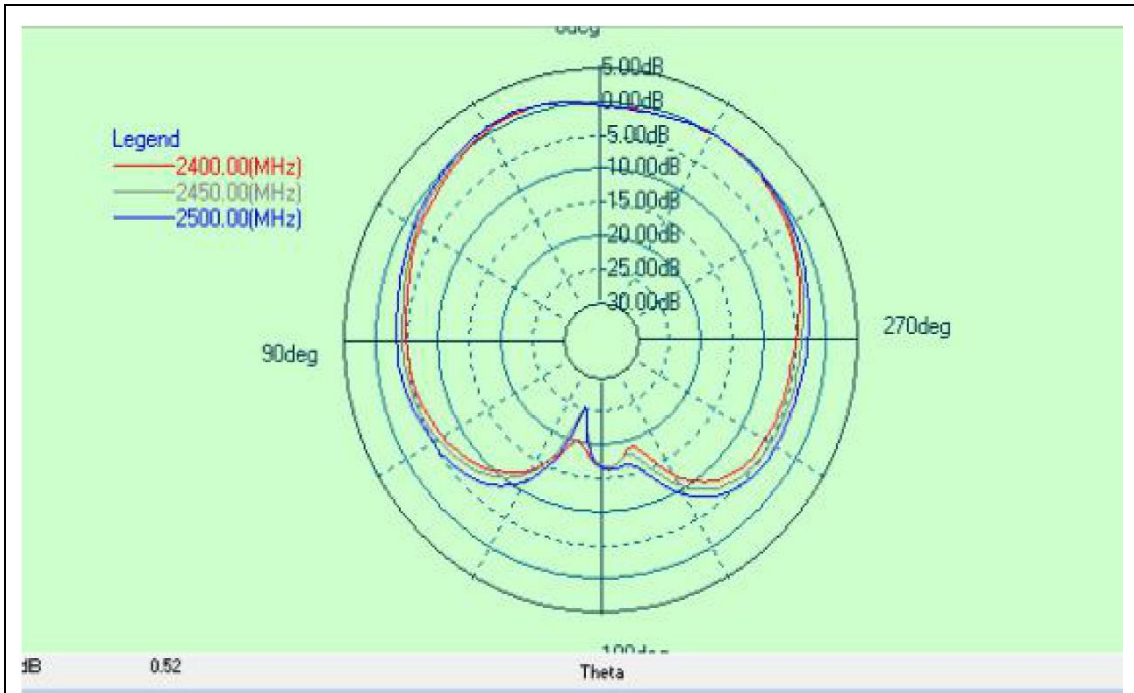

Antenna Specification chart

Test Result:

Frequency	Gain. dBi	Frequency	Efficiency
2400MHz	-0.31	2400MHz	28%
2450MHz	1.0	2450MHz	31%
2500MHz	-0.71	2500MHz	36%

Direction:

Smith Chart:

VSWR: