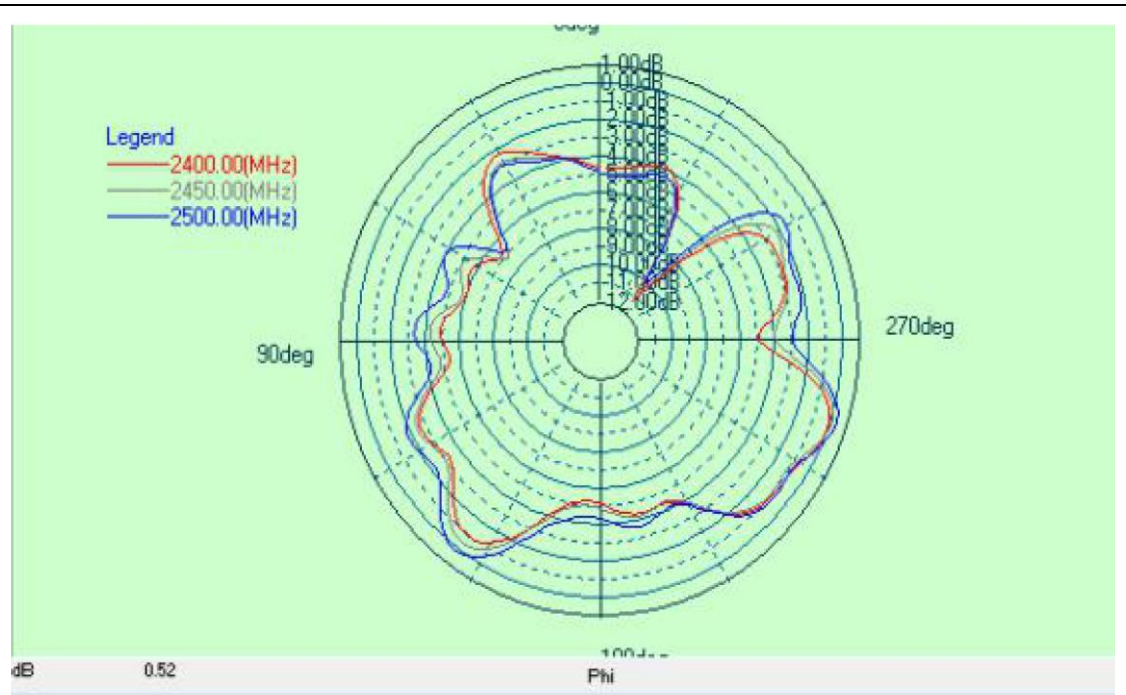

Antenna Specification chart

Test Result:

Frequency	Gain. dBi	Frequency	Efficiency
2400MHz	-0.31	2400MHz	28%
2450MHz	1.0	2450MHz	31%
2500MHz	-0.71	2500MHz	36%

Direction:

Smith Chart:

VSWR: