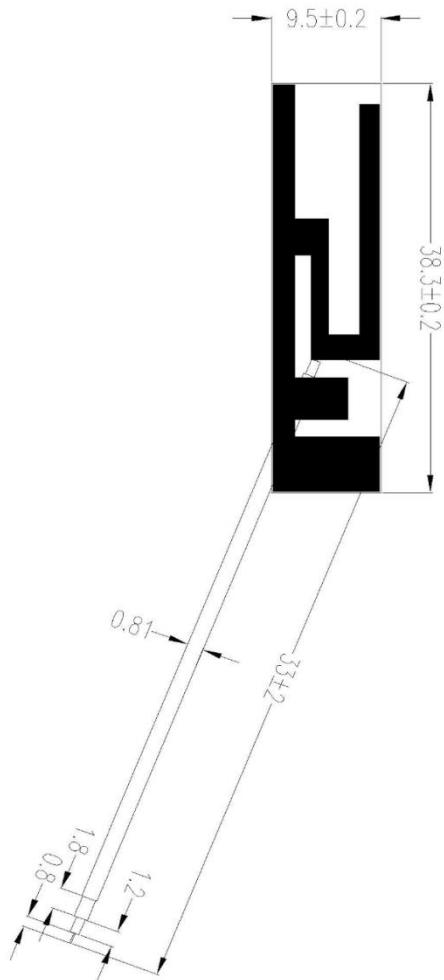

Antenna Specification chart

Test Result:

Frequency	Gain. dBi	Frequency	Efficiency
2400MHz	-0.31	2400MHz	28%
2450MHz	1.0	2450MHz	31%
2500MHz	-0.71	2500MHz	36%

Direction:

Smith Chart:

VSWR: