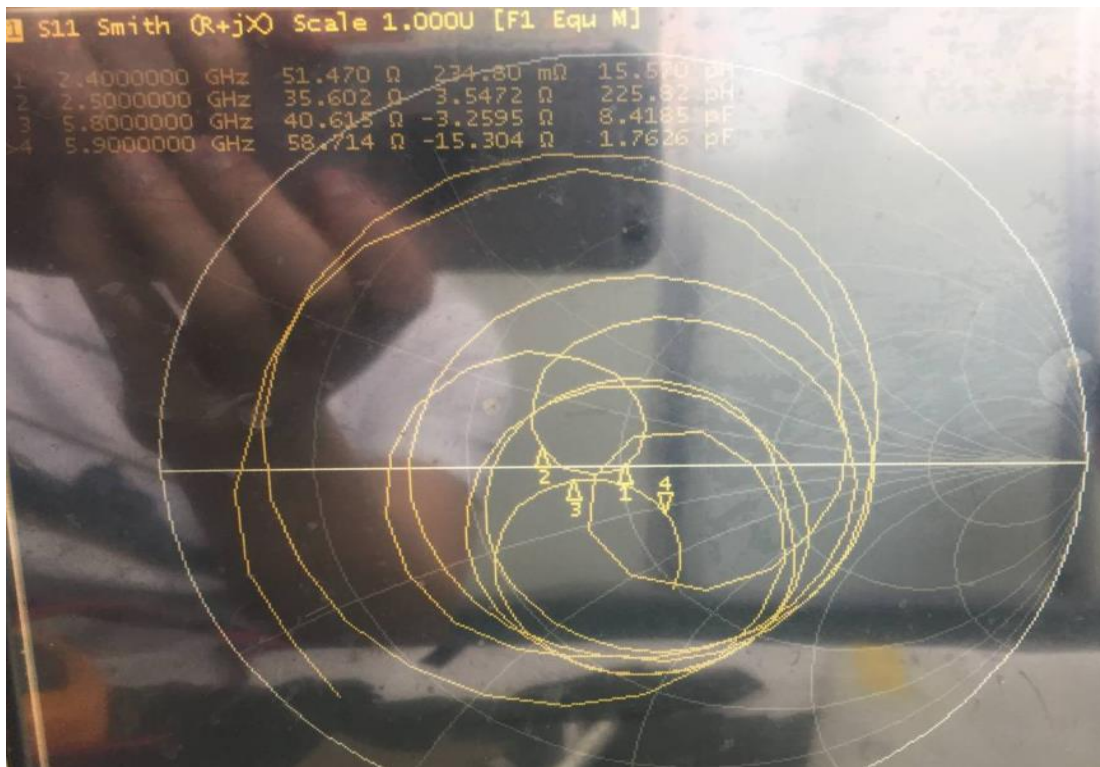

Antenna Specification chart

Test Result:

Frequency	Gain. dBi	Frequency	Efficiency
2400MHz	-0.31	2400MHz	28%
2450MHz	1.0	2450MHz	31%
2500MHz	-0.71	2500MHz	36%

Direction:

Smith Chart:

VSWR: