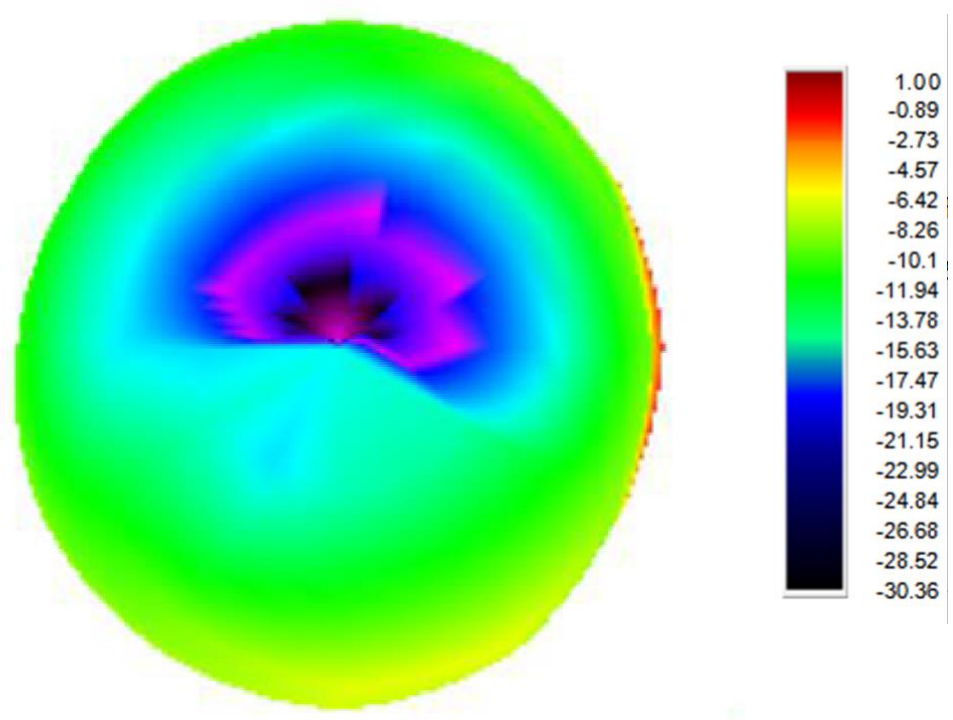

Antenna Specification chart

Test Result:

Frequency	Gain. dBi	Frequency	Efficiency
2400MHz	-0.31	2400MHz	28%
2450MHz	1.0	2450MHz	31%
2500MHz	-0.71	2500MHz	36%

Direction:

Smith Chart:

VSWR: