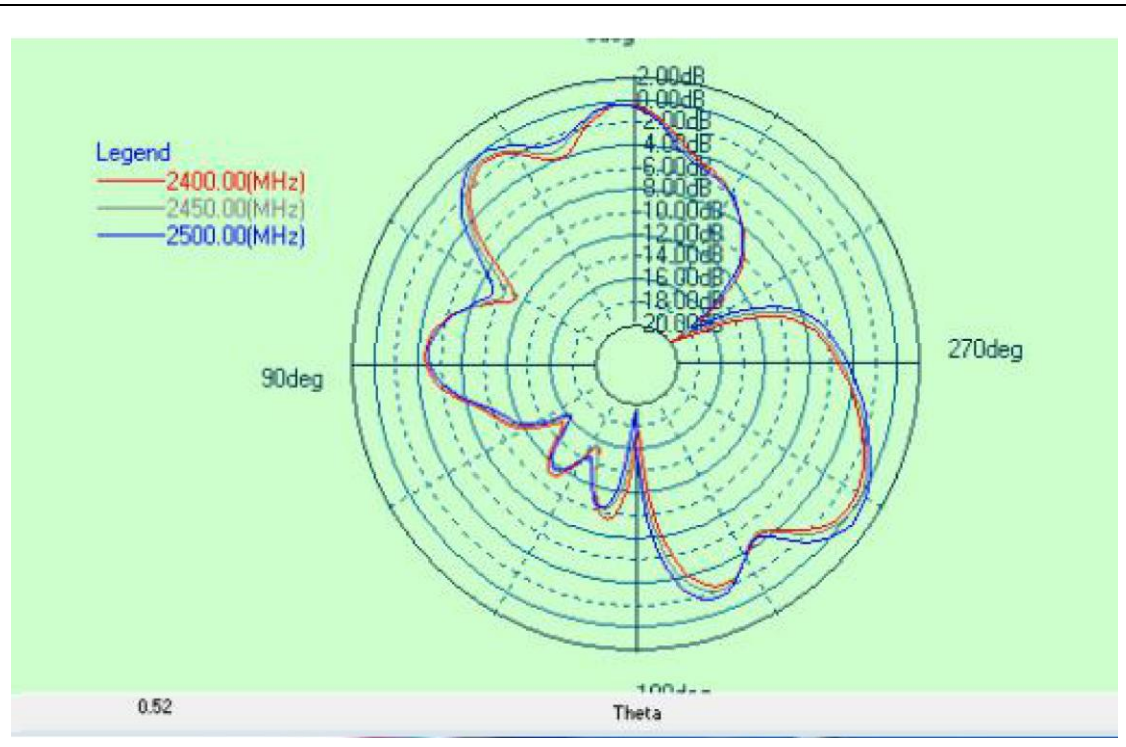

Antenna Specification chart

Test Result:

Frequency	Gain. dBi	Frequency	Efficiency
2400MHz	-0.31	2400MHz	28%
2450MHz	1.0	2450MHz	31%
2500MHz	-0.71	2500MHz	36%

Direction:

Smith Chart:

VSWR: