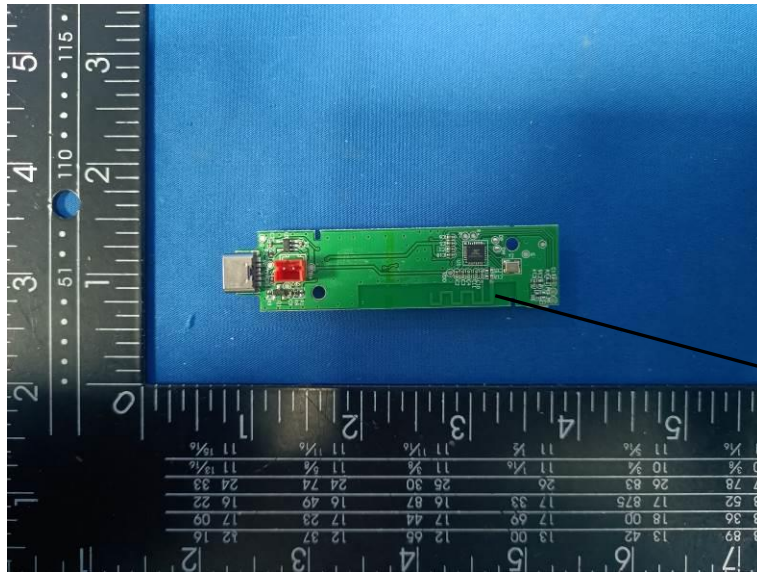

Internal Photos of the EUT

BT PCB Antenna