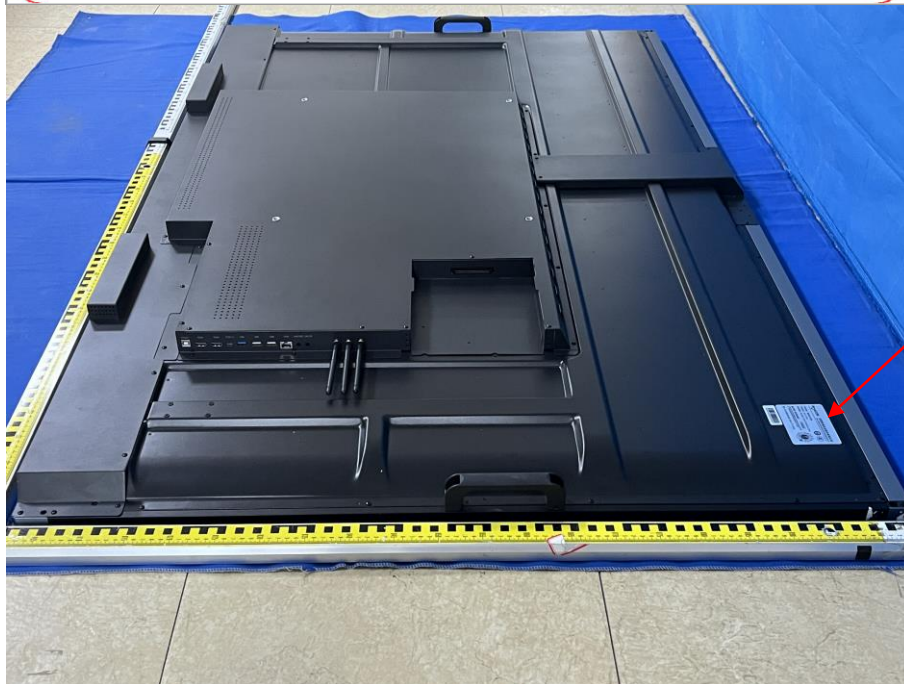

Model No.: GW-HY75K110

Power parameters: AC100-240V 50/60Hz 3.8A

FCC ID: 2BFIF-HY75K110

  Made in China

**⚠ Warning: There is high voltage inside the machine**  
This machine does not contain any repair parts inside. To avoid electric shock, please do not open the back cover without authorization. If repair is needed, please contact our company or authorized professionals

Label