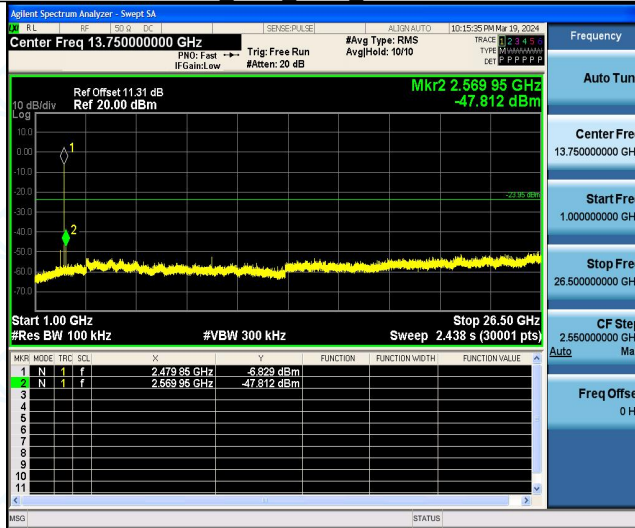

3DH5 Ant1 2441 1000~26500

3DH5 Ant1 2480 0~Reference

3DH5 Ant1 2480 30~1000

3DH5 Ant1 2480 1000~26500

The End Report

Dongguan DN Testing Co., Ltd.

Add: No. 1, West Fourth Street, Xingfa South Road, Wusha Community, Chang 'an Town, Dongguan City, Guangdong P.R.China