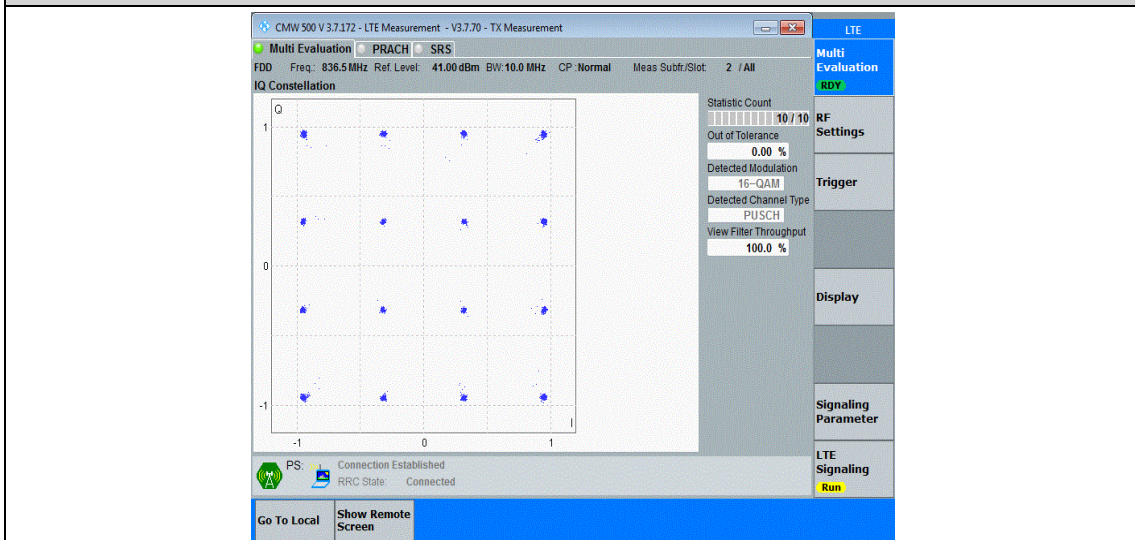

Band5-10MHz-16QAM-20525-50RB#0

Band5-10MHz-16QAM-20600-50RB#0