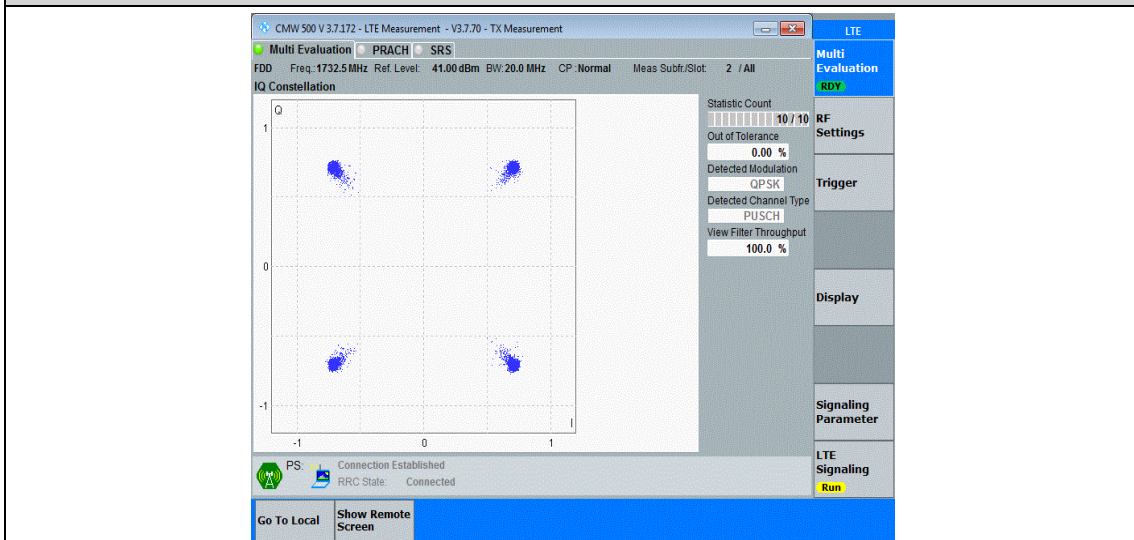

Band4-15MHz-16QAM-20175-75RB#0

Band4-15MHz-16QAM-20325-75RB#0

Band4-20MHz-QPSK-20050-100RB#0

Band4-20MHz-QPSK-20175-100RB#0

Band4-20MHz-QPSK-20300-100RB#0

Band4-20MHz-16QAM-20050-100RB#0

Band4-20MHz-16QAM-20175-100RB#0

Band4-20MHz-16QAM-20300-100RB#0