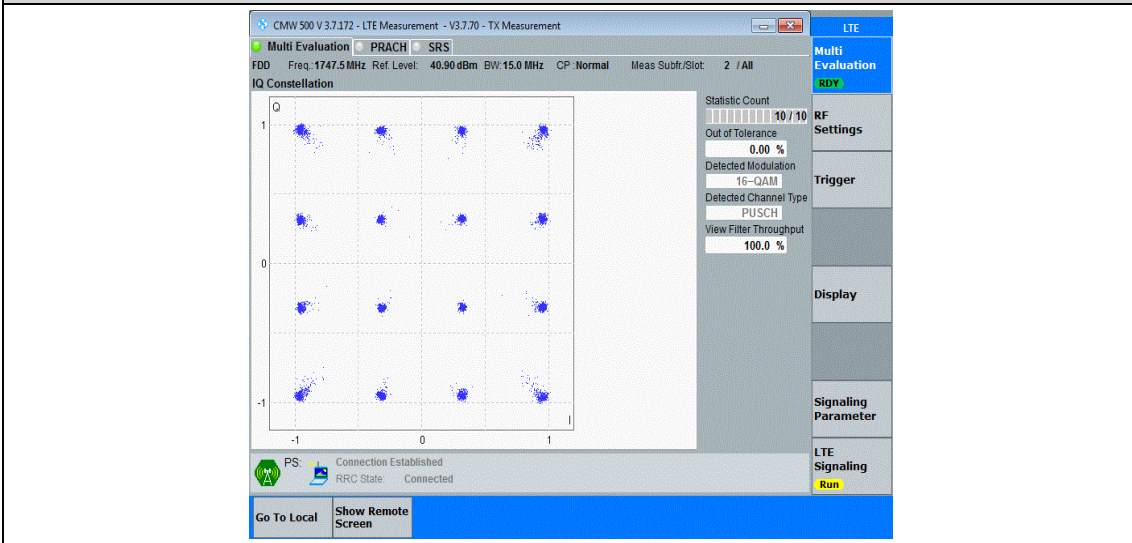

Band4-15MHz-16QAM-20175-75RB#0

Band4-15MHz-16QAM-20325-75RB#0

Band4-20MHz-QPSK-20050-100RB#0

Band4-20MHz-QPSK-20175-100RB#0

Band4-20MHz-QPSK-20300-100RB#0

Band4-20MHz-16QAM-20050-100RB#0

Band4-20MHz-16QAM-20175-100RB#0

Band4-20MHz-16QAM-20300-100RB#0