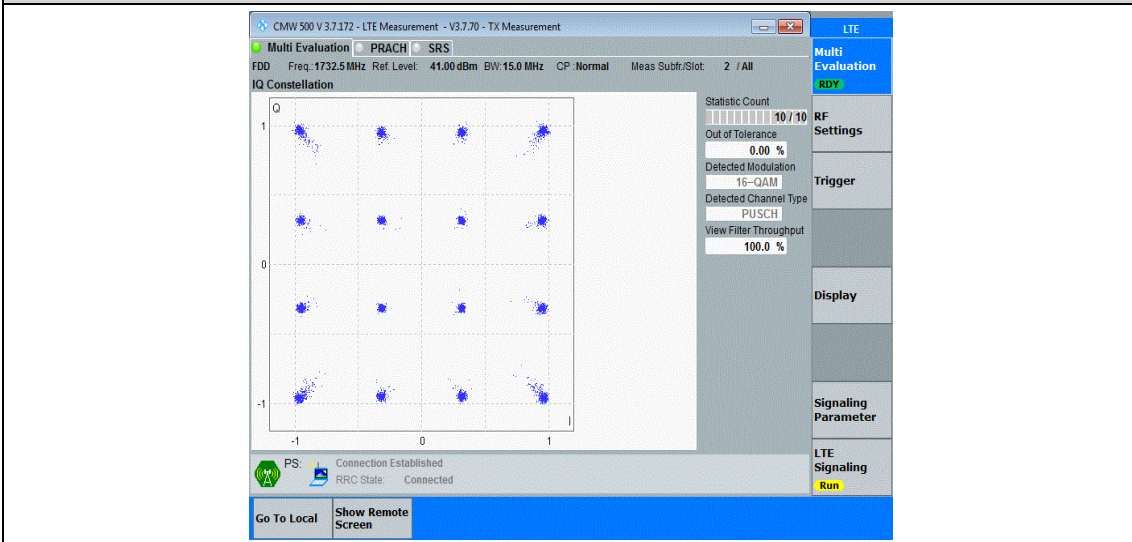

Band4-15MHz-16QAM-20175-75RB#0

Band4-15MHz-16QAM-20325-75RB#0

Band4-20MHz-QPSK-20050-100RB#0

Band4-20MHz-QPSK-20175-100RB#0

Band4-20MHz-QPSK-20300-100RB#0

Band4-20MHz-16QAM-20050-100RB#0

Band4-20MHz-16QAM-20175-100RB#0

Band4-20MHz-16QAM-20300-100RB#0