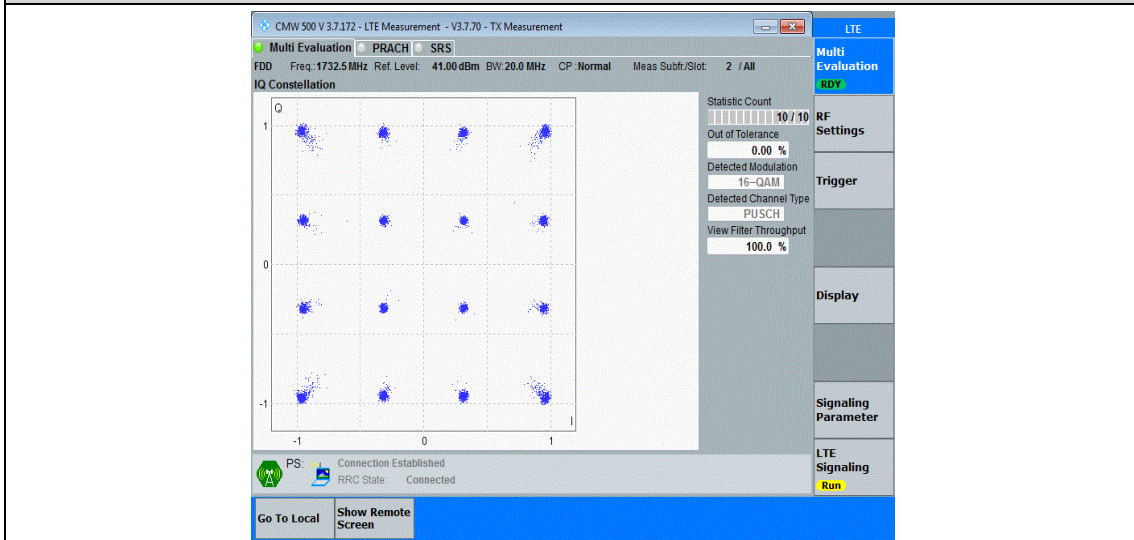

Band4-15MHz-16QAM-20175-75RB#0

Band4-15MHz-16QAM-20325-75RB#0

Band4-20MHz-QPSK-20050-100RB#0

Band4-20MHz-QPSK-20175-100RB#0

Band4-20MHz-QPSK-20300-100RB#0

Band4-20MHz-16QAM-20050-100RB#0

Band4-20MHz-16QAM-20175-100RB#0

Band4-20MHz-16QAM-20300-100RB#0