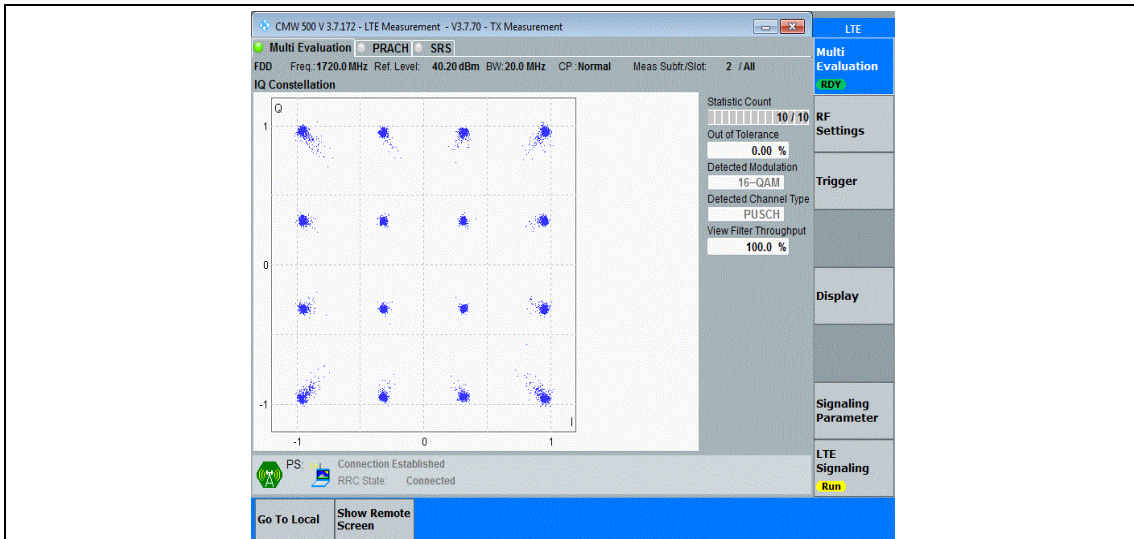

Band4-15MHz-16QAM-20175-75RB#0

Band4-15MHz-16QAM-20325-75RB#0

Band4-20MHz-QPSK-20050-100RB#0

Band4-20MHz-QPSK-20175-100RB#0

Band4-20MHz-QPSK-20300-100RB#0

Band4-20MHz-16QAM-20050-100RB#0

Band4-20MHz-16QAM-20175-100RB#0

Band4-20MHz-16QAM-20300-100RB#0