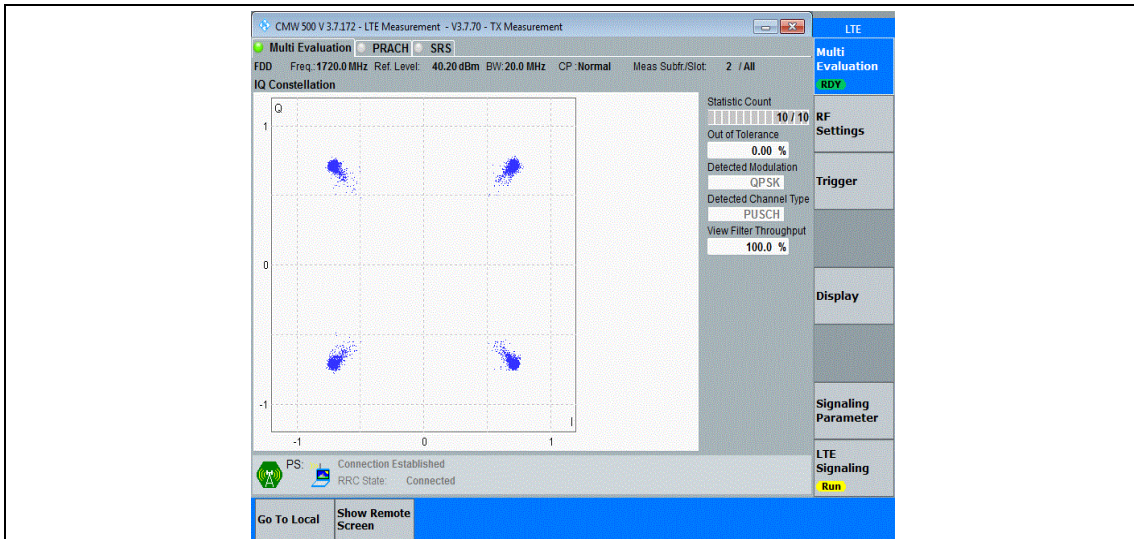

Band4-15MHz-16QAM-20175-75RB#0

Band4-15MHz-16QAM-20325-75RB#0

Band4-20MHz-QPSK-20050-100RB#0

Band4-20MHz-QPSK-20175-100RB#0

Band4-20MHz-QPSK-20300-100RB#0

Band4-20MHz-16QAM-20050-100RB#0

Band4-20MHz-16QAM-20175-100RB#0

Band4-20MHz-16QAM-20300-100RB#0