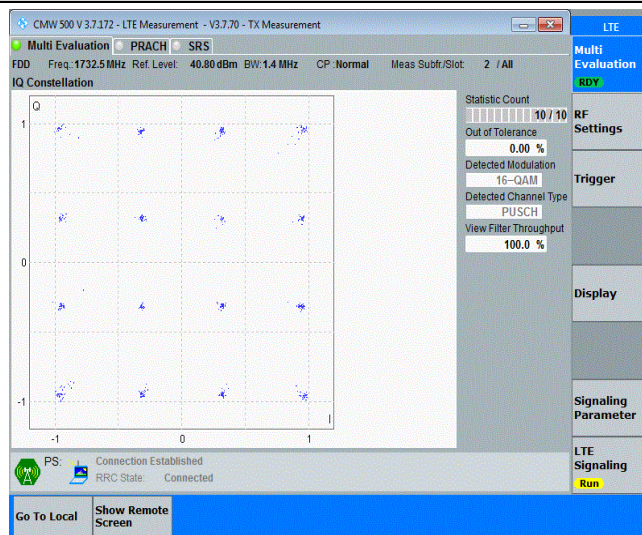

Appendix G: Modulation Characteristics

Test Result

Band	Bandwidth	Modulation	Channel	RB Configuration	Result	Verdict
Band4	1.4MHz	QPSK	19957	6RB#0	PASS	PASS
Band4	1.4MHz	QPSK	20175	6RB#0	PASS	PASS
Band4	1.4MHz	QPSK	20393	6RB#0	PASS	PASS
Band4	1.4MHz	16QAM	19957	6RB#0	PASS	PASS
Band4	1.4MHz	16QAM	20175	6RB#0	PASS	PASS
Band4	1.4MHz	16QAM	20393	6RB#0	PASS	PASS
Band4	3MHz	QPSK	19965	15RB#0	PASS	PASS
Band4	3MHz	QPSK	20175	15RB#0	PASS	PASS
Band4	3MHz	QPSK	20385	15RB#0	PASS	PASS
Band4	3MHz	16QAM	19965	15RB#0	PASS	PASS
Band4	3MHz	16QAM	20175	15RB#0	PASS	PASS
Band4	3MHz	16QAM	20385	15RB#0	PASS	PASS
Band4	5MHz	QPSK	19975	25RB#0	PASS	PASS
Band4	5MHz	QPSK	20175	25RB#0	PASS	PASS
Band4	5MHz	QPSK	20375	25RB#0	PASS	PASS
Band4	5MHz	16QAM	19975	25RB#0	PASS	PASS
Band4	5MHz	16QAM	20175	25RB#0	PASS	PASS
Band4	5MHz	16QAM	20375	25RB#0	PASS	PASS
Band4	10MHz	QPSK	20000	50RB#0	PASS	PASS
Band4	10MHz	QPSK	20175	50RB#0	PASS	PASS
Band4	10MHz	QPSK	20350	50RB#0	PASS	PASS
Band4	10MHz	16QAM	20000	50RB#0	PASS	PASS
Band4	10MHz	16QAM	20175	50RB#0	PASS	PASS
Band4	10MHz	16QAM	20350	50RB#0	PASS	PASS
Band4	15MHz	QPSK	20025	75RB#0	PASS	PASS
Band4	15MHz	QPSK	20175	75RB#0	PASS	PASS
Band4	15MHz	QPSK	20325	75RB#0	PASS	PASS
Band4	15MHz	16QAM	20025	75RB#0	PASS	PASS
Band4	15MHz	16QAM	20175	75RB#0	PASS	PASS
Band4	15MHz	16QAM	20325	75RB#0	PASS	PASS
Band4	20MHz	QPSK	20050	100RB#0	PASS	PASS
Band4	20MHz	QPSK	20175	100RB#0	PASS	PASS
Band4	20MHz	QPSK	20300	100RB#0	PASS	PASS
Band4	20MHz	16QAM	20050	100RB#0	PASS	PASS
Band4	20MHz	16QAM	20175	100RB#0	PASS	PASS
Band4	20MHz	16QAM	20300	100RB#0	PASS	PASS

Test Graphs

Band4-1.4MHz-16QAM-19957-6RB#0

Band4-1.4MHz-16QAM-20175-6RB#0

Band4-1.4MHz-16QAM-20393-6RB#0

Band4-3MHz-QPSK-19965-15RB#0

Band4-3MHz-QPSK-20175-15RB#0

Band4-3MHz-QPSK-20385-15RB#0

Band4-3MHz-16QAM-19965-15RB#0