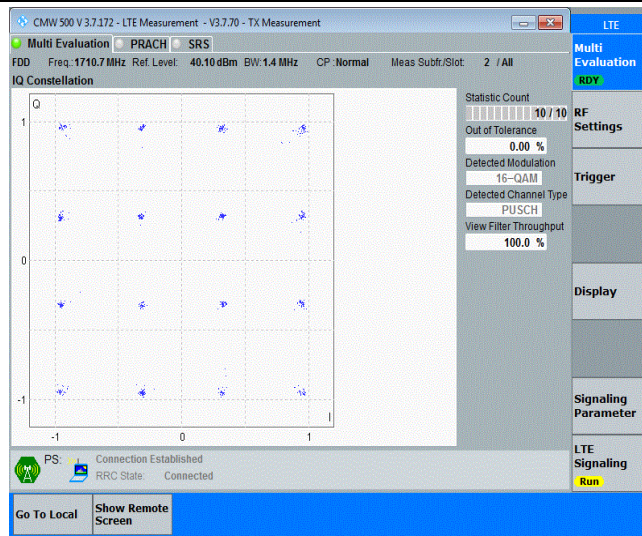

Appendix G: Modulation Characteristics

Test Result

Band	Bandwidth	Modulation	Channel	RB Configuration	Result	Verdict
Band4	1.4MHz	QPSK	19957	6RB#0	PASS	PASS
Band4	1.4MHz	QPSK	20175	6RB#0	PASS	PASS
Band4	1.4MHz	QPSK	20393	6RB#0	PASS	PASS
Band4	1.4MHz	16QAM	19957	6RB#0	PASS	PASS
Band4	1.4MHz	16QAM	20175	6RB#0	PASS	PASS
Band4	1.4MHz	16QAM	20393	6RB#0	PASS	PASS
Band4	3MHz	QPSK	19965	15RB#0	PASS	PASS
Band4	3MHz	QPSK	20175	15RB#0	PASS	PASS
Band4	3MHz	QPSK	20385	15RB#0	PASS	PASS
Band4	3MHz	16QAM	19965	15RB#0	PASS	PASS
Band4	3MHz	16QAM	20175	15RB#0	PASS	PASS
Band4	3MHz	16QAM	20385	15RB#0	PASS	PASS
Band4	5MHz	QPSK	19975	25RB#0	PASS	PASS
Band4	5MHz	QPSK	20175	25RB#0	PASS	PASS
Band4	5MHz	QPSK	20375	25RB#0	PASS	PASS
Band4	5MHz	16QAM	19975	25RB#0	PASS	PASS
Band4	5MHz	16QAM	20175	25RB#0	PASS	PASS
Band4	5MHz	16QAM	20375	25RB#0	PASS	PASS
Band4	10MHz	QPSK	20000	50RB#0	PASS	PASS
Band4	10MHz	QPSK	20175	50RB#0	PASS	PASS
Band4	10MHz	QPSK	20350	50RB#0	PASS	PASS
Band4	10MHz	16QAM	20000	50RB#0	PASS	PASS
Band4	10MHz	16QAM	20175	50RB#0	PASS	PASS
Band4	10MHz	16QAM	20350	50RB#0	PASS	PASS
Band4	15MHz	QPSK	20025	75RB#0	PASS	PASS
Band4	15MHz	QPSK	20175	75RB#0	PASS	PASS
Band4	15MHz	QPSK	20325	75RB#0	PASS	PASS
Band4	15MHz	16QAM	20025	75RB#0	PASS	PASS
Band4	15MHz	16QAM	20175	75RB#0	PASS	PASS
Band4	15MHz	16QAM	20325	75RB#0	PASS	PASS
Band4	20MHz	QPSK	20050	100RB#0	PASS	PASS
Band4	20MHz	QPSK	20175	100RB#0	PASS	PASS
Band4	20MHz	QPSK	20300	100RB#0	PASS	PASS
Band4	20MHz	16QAM	20050	100RB#0	PASS	PASS
Band4	20MHz	16QAM	20175	100RB#0	PASS	PASS
Band4	20MHz	16QAM	20300	100RB#0	PASS	PASS

Test Graphs

Band4-1.4MHz-16QAM-19957-6RB#0

Band4-1.4MHz-16QAM-20175-6RB#0

Band4-1.4MHz-16QAM-20393-6RB#0

Band4-3MHz-QPSK-19965-15RB#0

Band4-3MHz-QPSK-20175-15RB#0

Band4-3MHz-QPSK-20385-15RB#0

Band4-3MHz-16QAM-19965-15RB#0