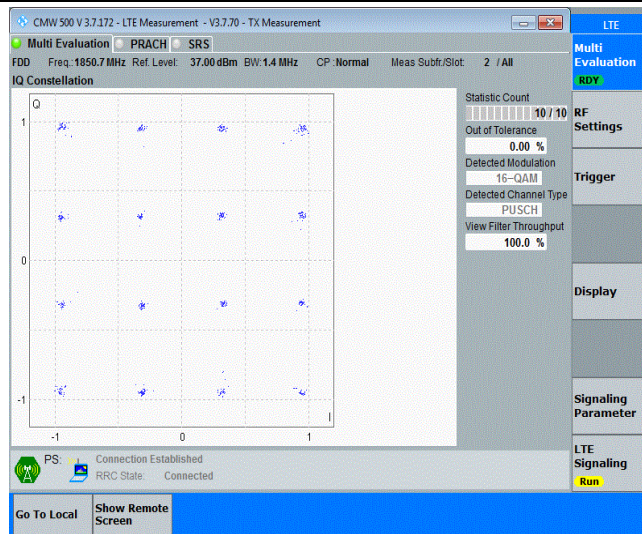

Appendix G: Modulation Characteristics

Test Result

Band	Bandwidth	Modulation	Channel	RB Configuration	Result	Verdict
Band2	1.4MHz	QPSK	18607	6RB#0	PASS	PASS
Band2	1.4MHz	QPSK	18900	6RB#0	PASS	PASS
Band2	1.4MHz	QPSK	19193	6RB#0	PASS	PASS
Band2	1.4MHz	16QAM	18607	6RB#0	PASS	PASS
Band2	1.4MHz	16QAM	18900	6RB#0	PASS	PASS
Band2	1.4MHz	16QAM	19193	6RB#0	PASS	PASS
Band2	3MHz	QPSK	18615	15RB#0	PASS	PASS
Band2	3MHz	QPSK	18900	15RB#0	PASS	PASS
Band2	3MHz	QPSK	19185	15RB#0	PASS	PASS
Band2	3MHz	16QAM	18615	15RB#0	PASS	PASS
Band2	3MHz	16QAM	18900	15RB#0	PASS	PASS
Band2	3MHz	16QAM	19185	15RB#0	PASS	PASS
Band2	5MHz	QPSK	18625	25RB#0	PASS	PASS
Band2	5MHz	QPSK	18900	25RB#0	PASS	PASS
Band2	5MHz	QPSK	19175	25RB#0	PASS	PASS
Band2	5MHz	16QAM	18625	25RB#0	PASS	PASS
Band2	5MHz	16QAM	18900	25RB#0	PASS	PASS
Band2	5MHz	16QAM	19175	25RB#0	PASS	PASS
Band2	10MHz	QPSK	18650	50RB#0	PASS	PASS
Band2	10MHz	QPSK	18900	50RB#0	PASS	PASS
Band2	10MHz	QPSK	19150	50RB#0	PASS	PASS
Band2	10MHz	16QAM	18650	50RB#0	PASS	PASS
Band2	10MHz	16QAM	18900	50RB#0	PASS	PASS
Band2	10MHz	16QAM	19150	50RB#0	PASS	PASS
Band2	15MHz	QPSK	18675	75RB#0	PASS	PASS
Band2	15MHz	QPSK	18900	75RB#0	PASS	PASS
Band2	15MHz	QPSK	19125	75RB#0	PASS	PASS
Band2	15MHz	16QAM	18675	75RB#0	PASS	PASS
Band2	15MHz	16QAM	18900	75RB#0	PASS	PASS
Band2	15MHz	16QAM	19125	75RB#0	PASS	PASS
Band2	20MHz	QPSK	18700	100RB#0	PASS	PASS
Band2	20MHz	QPSK	18900	100RB#0	PASS	PASS
Band2	20MHz	QPSK	19100	100RB#0	PASS	PASS
Band2	20MHz	16QAM	18700	100RB#0	PASS	PASS
Band2	20MHz	16QAM	18900	100RB#0	PASS	PASS
Band2	20MHz	16QAM	19100	100RB#0	PASS	PASS

Test Graphs

Band2-1.4MHz-16QAM-18607-6RB#0

Band2-1.4MHz-16QAM-18900-6RB#0

Band2-1.4MHz-16QAM-19193-6RB#0

Band2-3MHz-QPSK-18615-15RB#0

Band2-3MHz-QPSK-18900-15RB#0

Band2-3MHz-QPSK-19185-15RB#0

Band2-3MHz-16QAM-18615-15RB#0