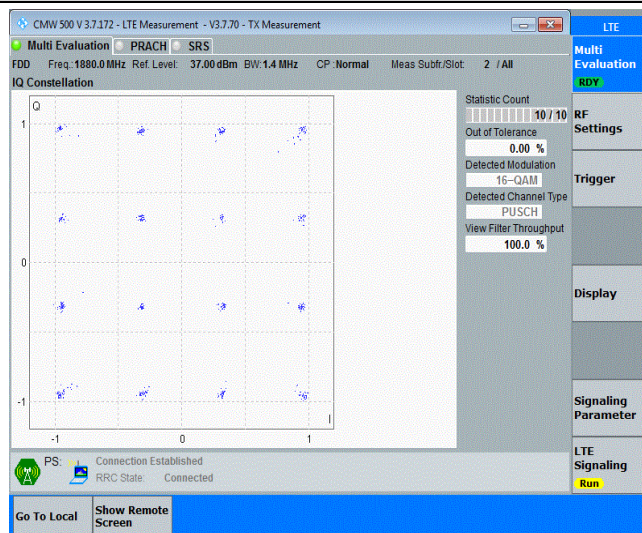

Appendix G: Modulation Characteristics

Test Result

Band	Bandwidth	Modulation	Channel	RB Configuration	Result	Verdict
Band2	1.4MHz	QPSK	18607	6RB#0	PASS	PASS
Band2	1.4MHz	QPSK	18900	6RB#0	PASS	PASS
Band2	1.4MHz	QPSK	19193	6RB#0	PASS	PASS
Band2	1.4MHz	16QAM	18607	6RB#0	PASS	PASS
Band2	1.4MHz	16QAM	18900	6RB#0	PASS	PASS
Band2	1.4MHz	16QAM	19193	6RB#0	PASS	PASS
Band2	3MHz	QPSK	18615	15RB#0	PASS	PASS
Band2	3MHz	QPSK	18900	15RB#0	PASS	PASS
Band2	3MHz	QPSK	19185	15RB#0	PASS	PASS
Band2	3MHz	16QAM	18615	15RB#0	PASS	PASS
Band2	3MHz	16QAM	18900	15RB#0	PASS	PASS
Band2	3MHz	16QAM	19185	15RB#0	PASS	PASS
Band2	5MHz	QPSK	18625	25RB#0	PASS	PASS
Band2	5MHz	QPSK	18900	25RB#0	PASS	PASS
Band2	5MHz	QPSK	19175	25RB#0	PASS	PASS
Band2	5MHz	16QAM	18625	25RB#0	PASS	PASS
Band2	5MHz	16QAM	18900	25RB#0	PASS	PASS
Band2	5MHz	16QAM	19175	25RB#0	PASS	PASS
Band2	10MHz	QPSK	18650	50RB#0	PASS	PASS
Band2	10MHz	QPSK	18900	50RB#0	PASS	PASS
Band2	10MHz	QPSK	19150	50RB#0	PASS	PASS
Band2	10MHz	16QAM	18650	50RB#0	PASS	PASS
Band2	10MHz	16QAM	18900	50RB#0	PASS	PASS
Band2	10MHz	16QAM	19150	50RB#0	PASS	PASS
Band2	15MHz	QPSK	18675	75RB#0	PASS	PASS
Band2	15MHz	QPSK	18900	75RB#0	PASS	PASS
Band2	15MHz	QPSK	19125	75RB#0	PASS	PASS
Band2	15MHz	16QAM	18675	75RB#0	PASS	PASS
Band2	15MHz	16QAM	18900	75RB#0	PASS	PASS
Band2	15MHz	16QAM	19125	75RB#0	PASS	PASS
Band2	20MHz	QPSK	18700	100RB#0	PASS	PASS
Band2	20MHz	QPSK	18900	100RB#0	PASS	PASS
Band2	20MHz	QPSK	19100	100RB#0	PASS	PASS
Band2	20MHz	16QAM	18700	100RB#0	PASS	PASS
Band2	20MHz	16QAM	18900	100RB#0	PASS	PASS
Band2	20MHz	16QAM	19100	100RB#0	PASS	PASS

Test Graphs

Band2-1.4MHz-16QAM-18607-6RB#0

Band2-1.4MHz-16QAM-18900-6RB#0

Band2-1.4MHz-16QAM-19193-6RB#0

Band2-3MHz-QPSK-18615-15RB#0

Band2-3MHz-QPSK-18900-15RB#0

Band2-3MHz-QPSK-19185-15RB#0

Band2-3MHz-16QAM-18615-15RB#0