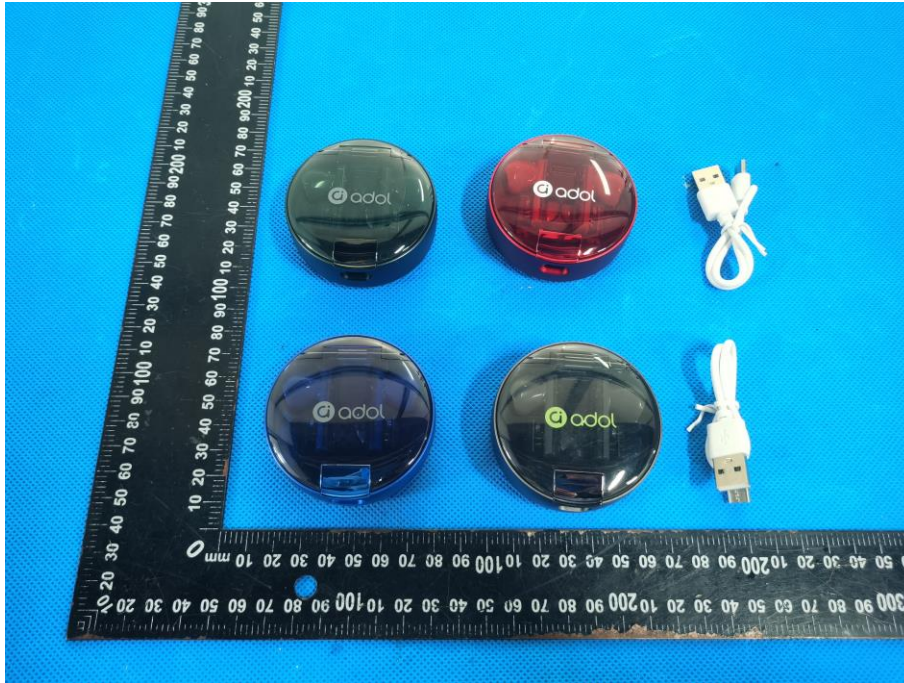

Shenzhen DL Testing Technology Co., Ltd.

EUT PHOTO(External Photos)

Shenzhen DL Testing Technology Co., Ltd.

Shenzhen DL Testing Technology Co., Ltd.

***** END OF REPORT *****