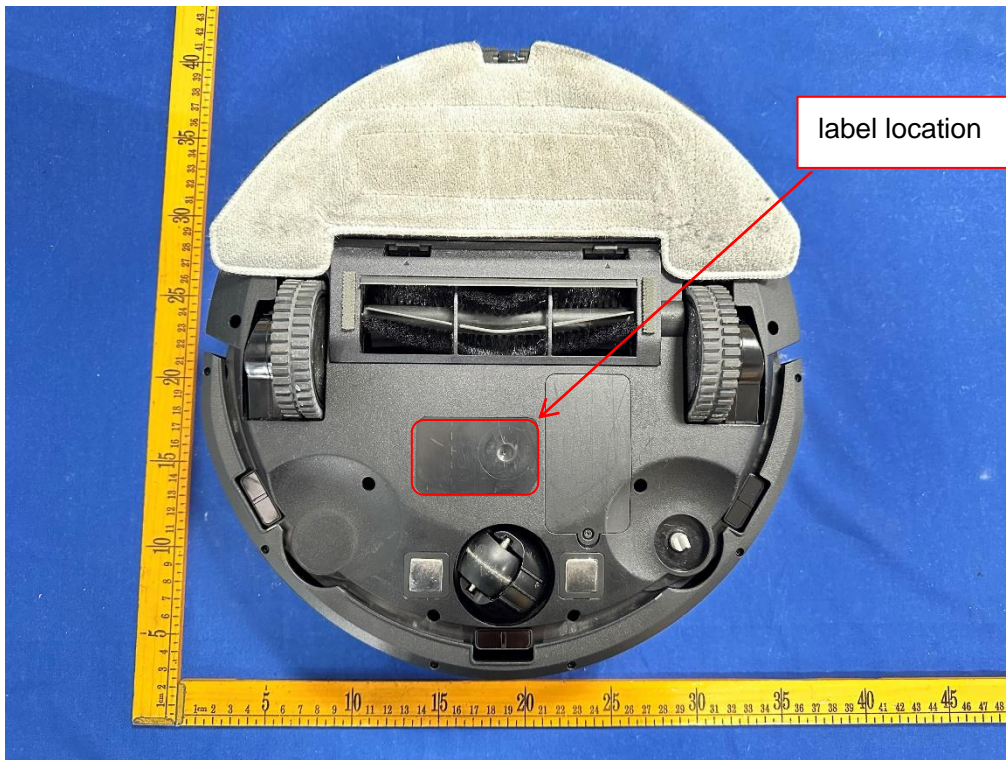

Label & label location

label location

Made in China

Product Name: Laser sweep and mop integrated robot  
Model: L100W0      Input: 19V  $\equiv$  0.6A  
Rated Power: 30W      Working Voltage: 14.4V  $\equiv$

Note: Only use the product indoors  
FCC ID: 2BFFA-L100C0  
IC: 32217-L100C0

Dongguan Huicheng intelligent technology Co., Ltd. Room 101, No. 13, Jinling Road, Jinhe, Zhangmutou Town, Dongguan City, Guangdong Province, China