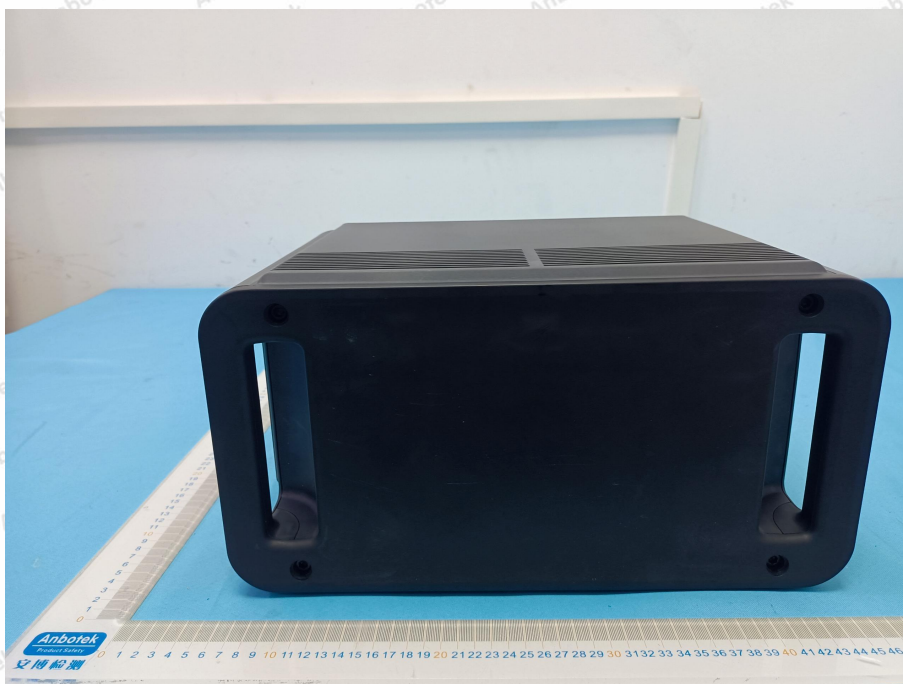

Shenzhen Anbotek Compliance Laboratory Limited

Address: 1/F., Building D, Sogood Science and Technology Park, Sanwei Community, Hangcheng Street, Bao'an District, Shenzhen, Guangdong, China.
Tel: (86) 0755-26066440 Fax: (86) 0755-26014772 Email: service@anbotek.com

Hotline
400-003-0500
www.anbotek.com.cn