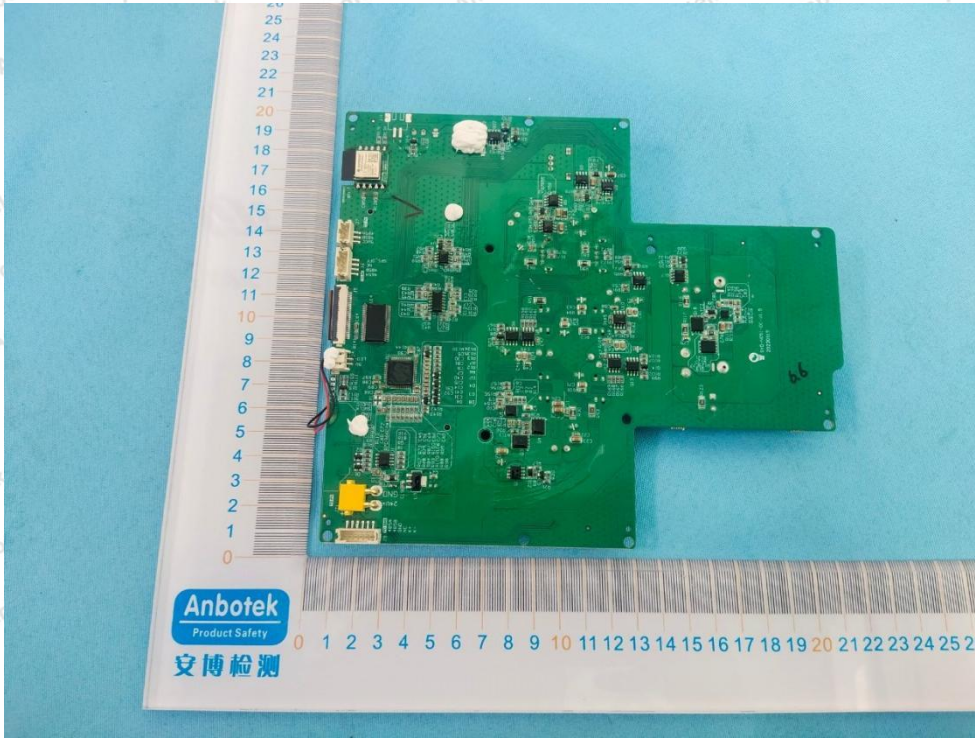

Shenzhen Anbotek Compliance Laboratory Limited

Address: 1/F., Building D, Sogood Science and Technology Park, Sanwei Community, Hangcheng Street, Bao'an District, Shenzhen, Guangdong, China.
Tel: (86) 0755-26066440 Fax: (86) 0755-26014772 Email: service@anbotek.com

Hotline
400-003-0500
www.anbotek.com.cn