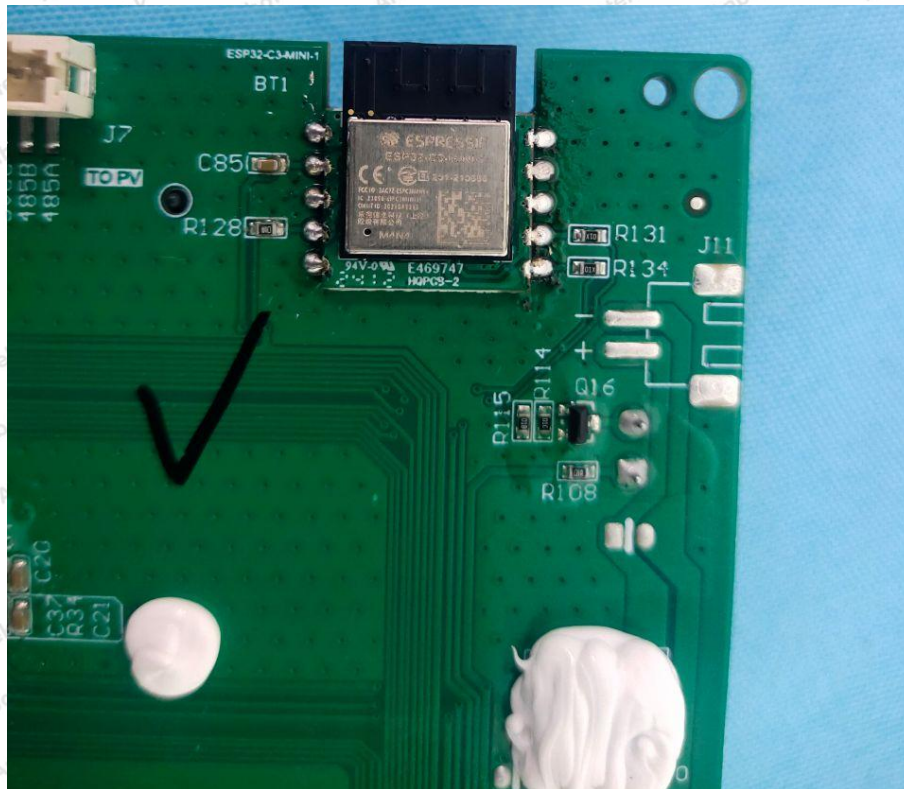

Shenzhen Anbotek Compliance Laboratory Limited

Address: 1/F., Building D, Sogood Science and Technology Park, Sanwei Community, Hangcheng Street, Bao'an District, Shenzhen, Guangdong, China.
Tel: (86) 0755-26066440 Fax: (86) 0755-26014772 Email: service@anbotek.com

Hotline
400-003-0500
www.anbotek.com.cn