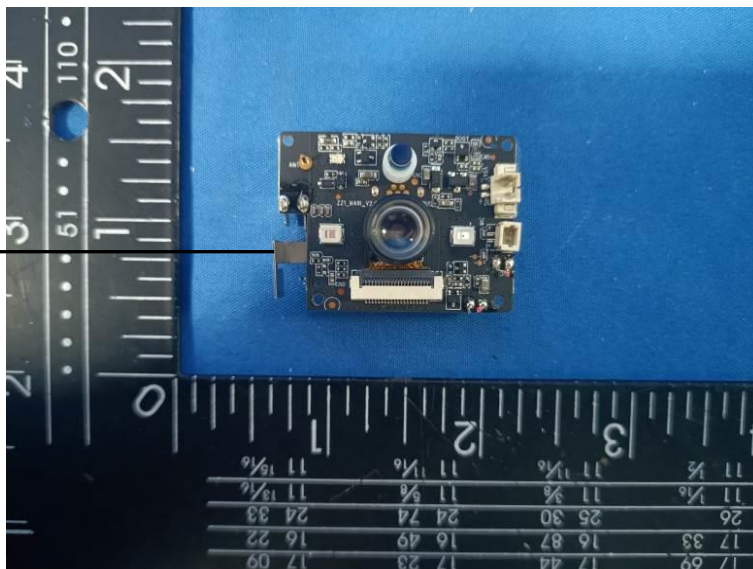

Internal Photos of the EUT

2.4G WIFI
Internal Antenna

433MHz Spring Antenna