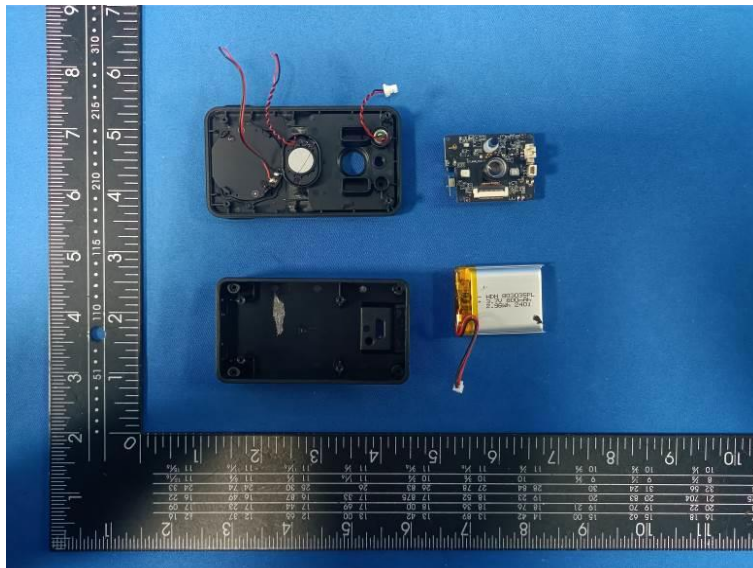

Internal Photos of the EUT

2.4G WIFI
Internal Antenna

433MHz Spring Antenna