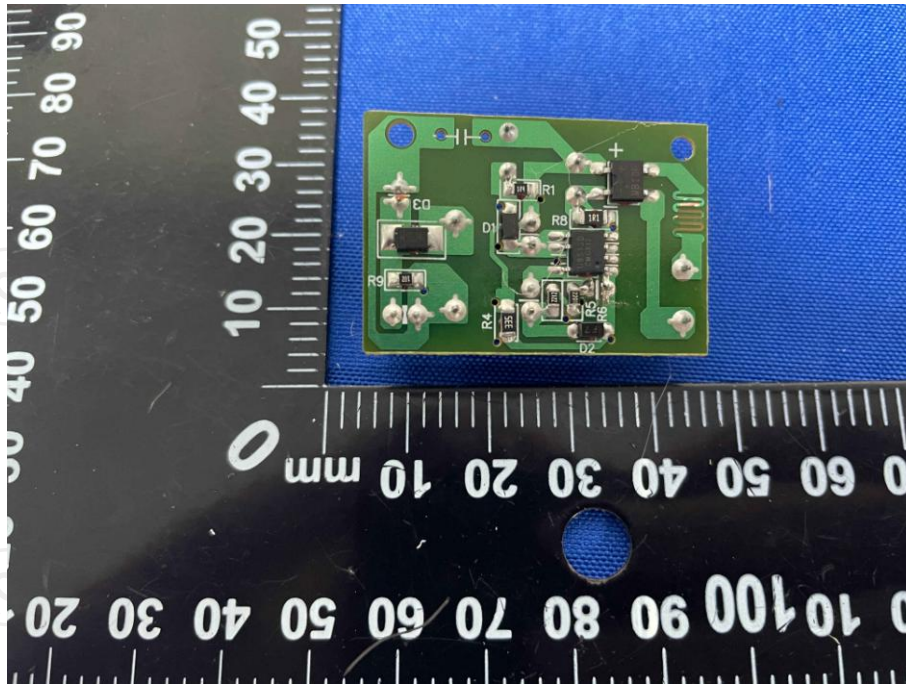

Conducted Emission

Appendix C: Photographs of EUT
Product: 1080p Wi-Fi Light Bulb Security Camera
Model: HT60
External Photos

Product: 1080p Wi-Fi Light Bulb Security Camera
Model: HT60
Internal Photos

*******END OF REPORT*******