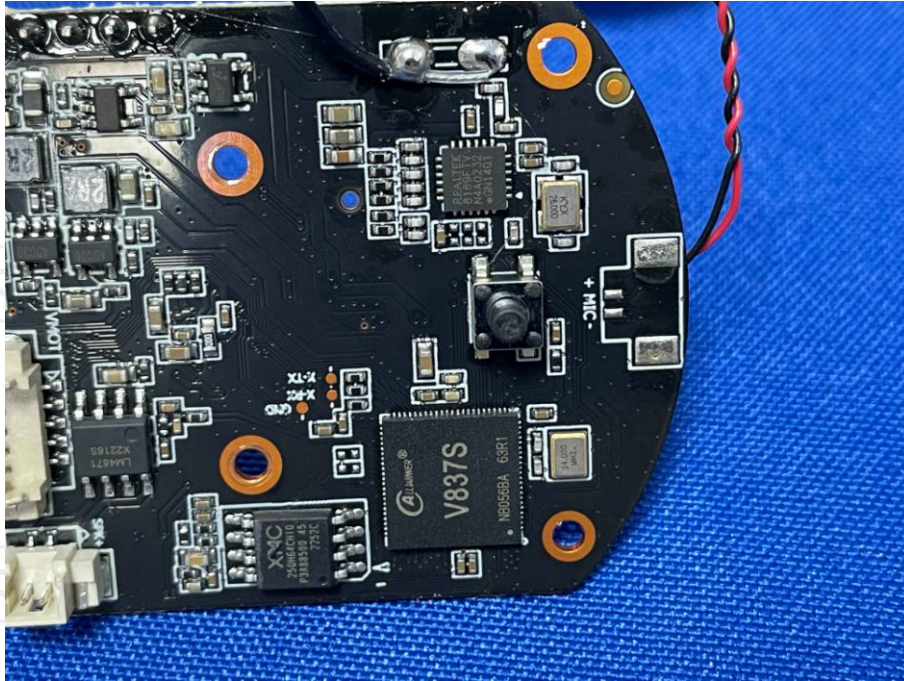

Conducted Emission

Appendix C: Photographs of EUT
Product: 1080p Wi-Fi Light Bulb Security Camera
Model: HT60
External Photos

Product: 1080p Wi-Fi Light Bulb Security Camera
Model: HT60
Internal Photos

*******END OF REPORT*******