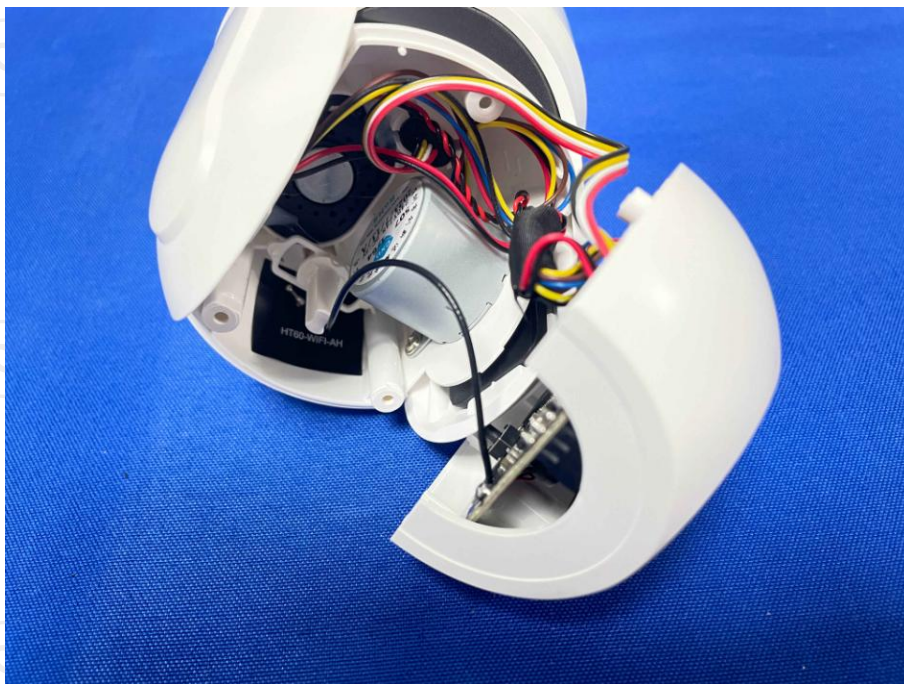

Conducted Emission

Appendix C: Photographs of EUT
Product: 1080p Wi-Fi Light Bulb Security Camera
Model: HT60
External Photos

Product: 1080p Wi-Fi Light Bulb Security Camera
Model: HT60
Internal Photos

*******END OF REPORT*******