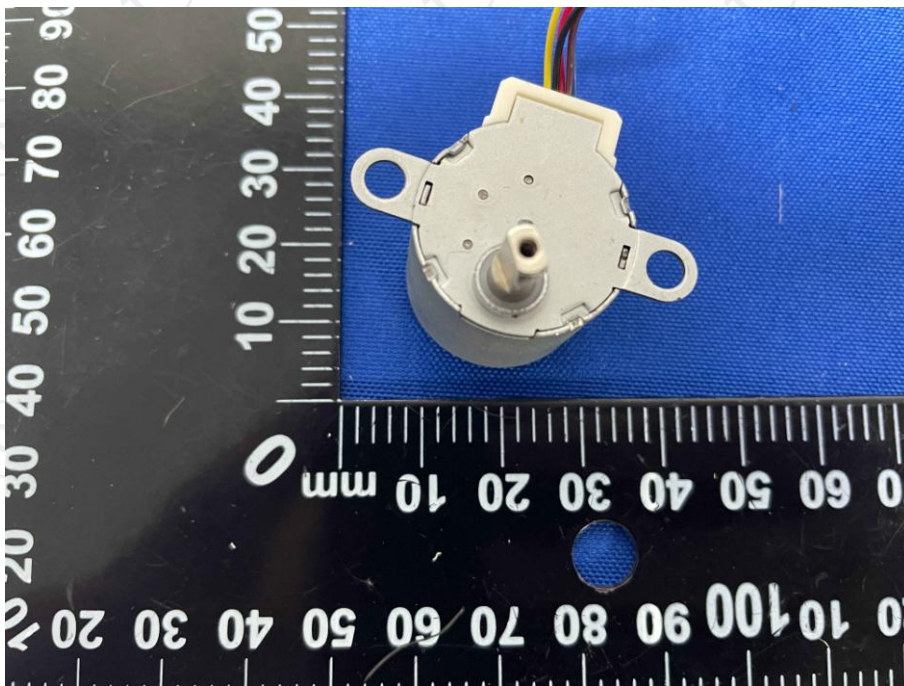

Conducted Emission

Appendix C: Photographs of EUT
Product: 1080p Wi-Fi Light Bulb Security Camera
Model: HT60
External Photos

Product: 1080p Wi-Fi Light Bulb Security Camera
Model: HT60
Internal Photos

*******END OF REPORT*******