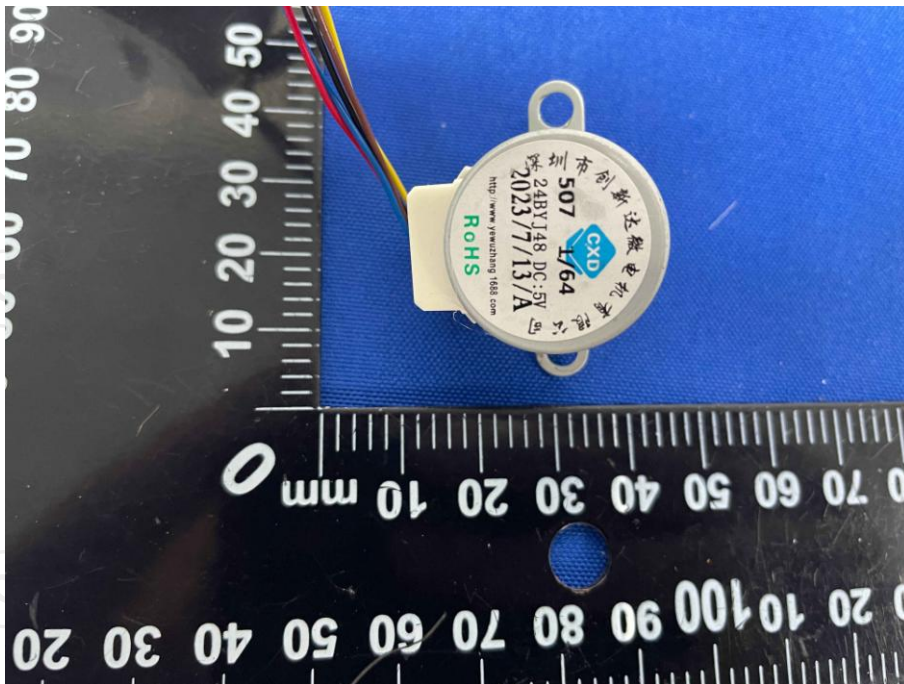

Conducted Emission

Appendix C: Photographs of EUT
Product: 1080p Wi-Fi Light Bulb Security Camera
Model: HT60
External Photos

Product: 1080p Wi-Fi Light Bulb Security Camera
Model: HT60
Internal Photos

*******END OF REPORT*******