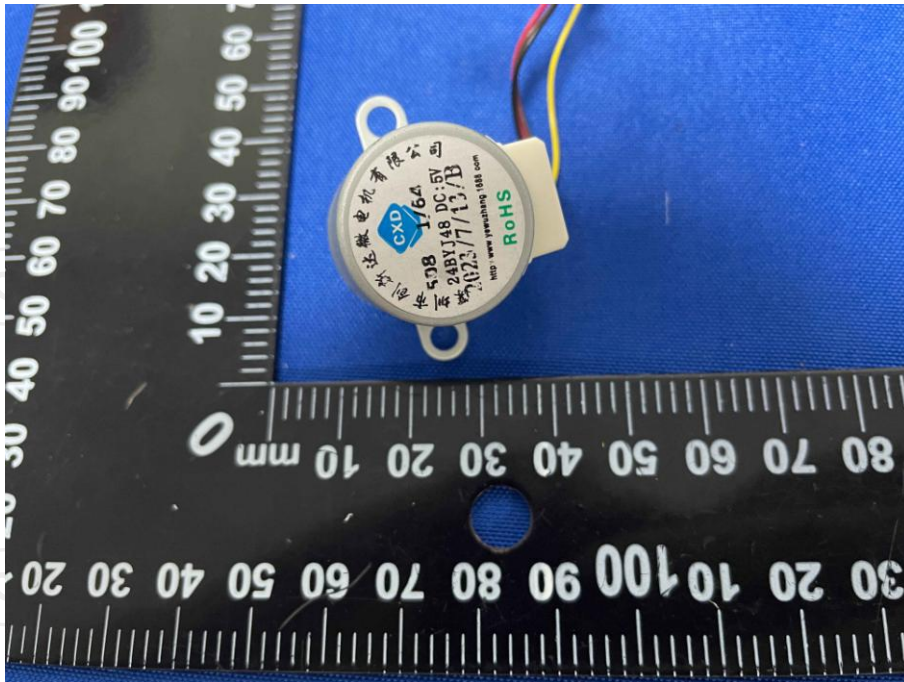

Conducted Emission

Appendix C: Photographs of EUT
Product: 1080p Wi-Fi Light Bulb Security Camera
Model: HT60
External Photos

Product: 1080p Wi-Fi Light Bulb Security Camera
Model: HT60
Internal Photos

*******END OF REPORT*******