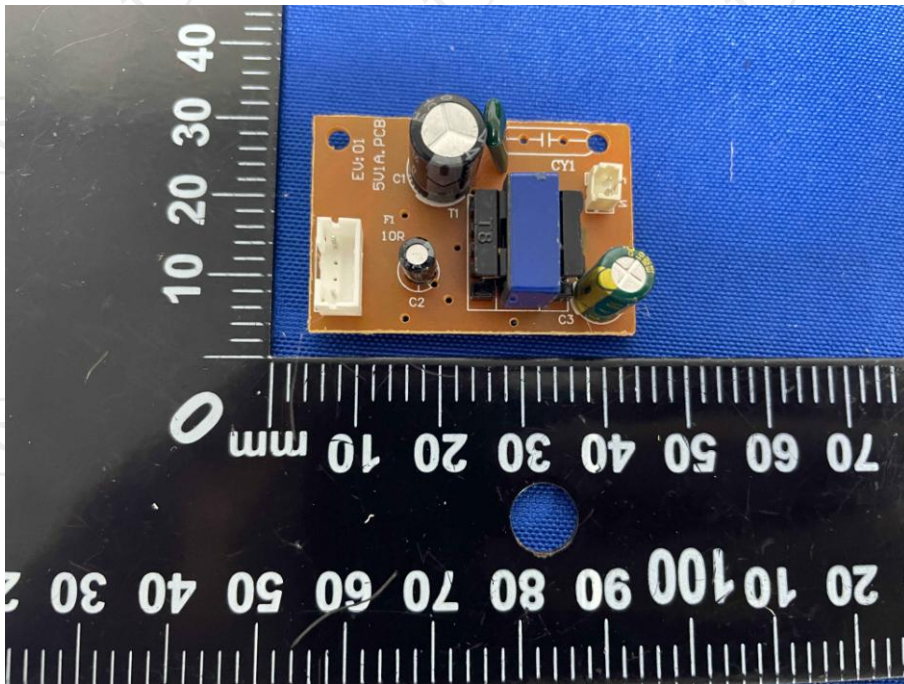

Conducted Emission

Appendix C: Photographs of EUT
Product: 1080p Wi-Fi Light Bulb Security Camera
Model: HT60
External Photos

Product: 1080p Wi-Fi Light Bulb Security Camera
Model: HT60
Internal Photos

*******END OF REPORT*******