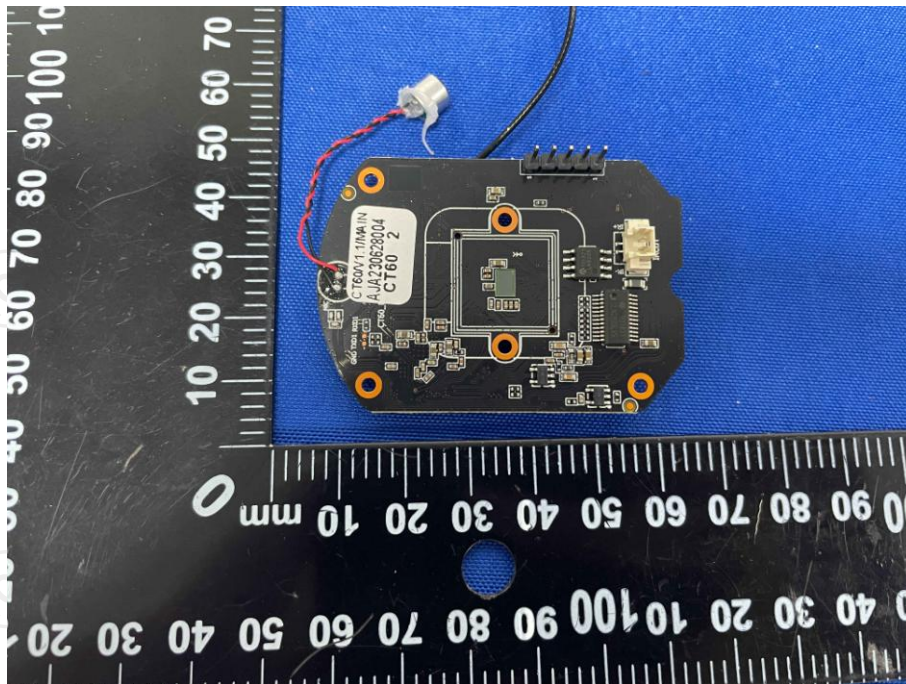

Conducted Emission

Appendix C: Photographs of EUT
Product: 1080p Wi-Fi Light Bulb Security Camera
Model: HT60
External Photos

Product: 1080p Wi-Fi Light Bulb Security Camera
Model: HT60
Internal Photos

*******END OF REPORT*******