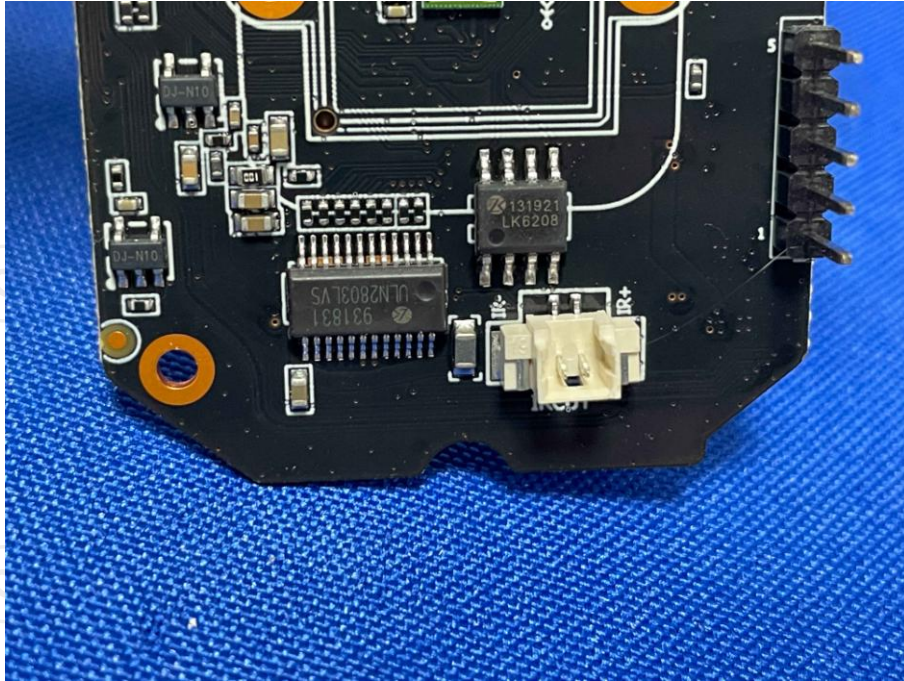

Conducted Emission

Appendix C: Photographs of EUT
Product: 1080p Wi-Fi Light Bulb Security Camera
Model: HT60
External Photos

Product: 1080p Wi-Fi Light Bulb Security Camera
Model: HT60
Internal Photos

*******END OF REPORT*******