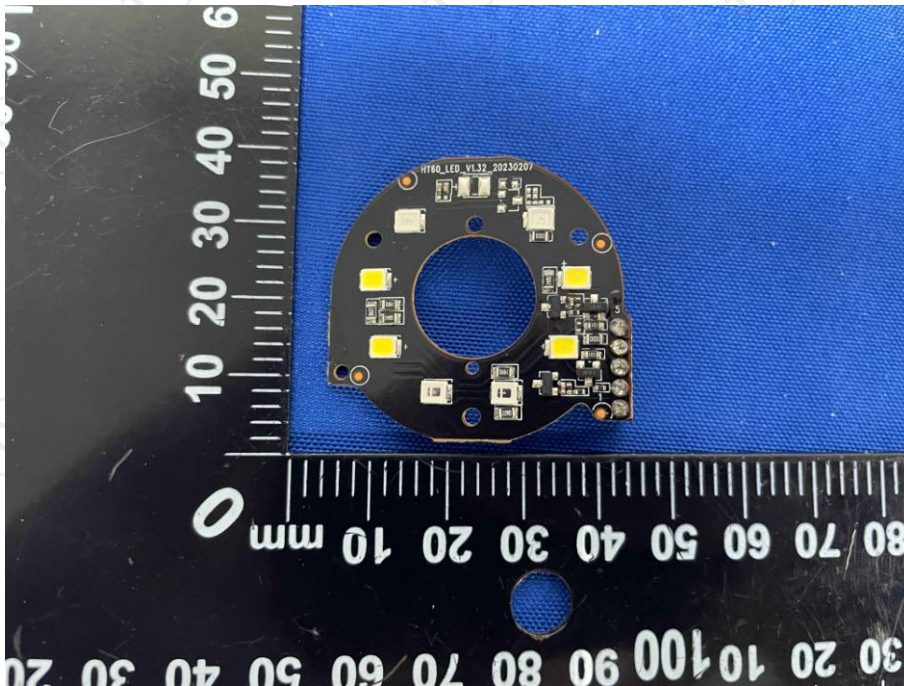

Conducted Emission

Appendix C: Photographs of EUT
Product: 1080p Wi-Fi Light Bulb Security Camera
Model: HT60
External Photos

Product: 1080p Wi-Fi Light Bulb Security Camera
Model: HT60
Internal Photos

*******END OF REPORT*******