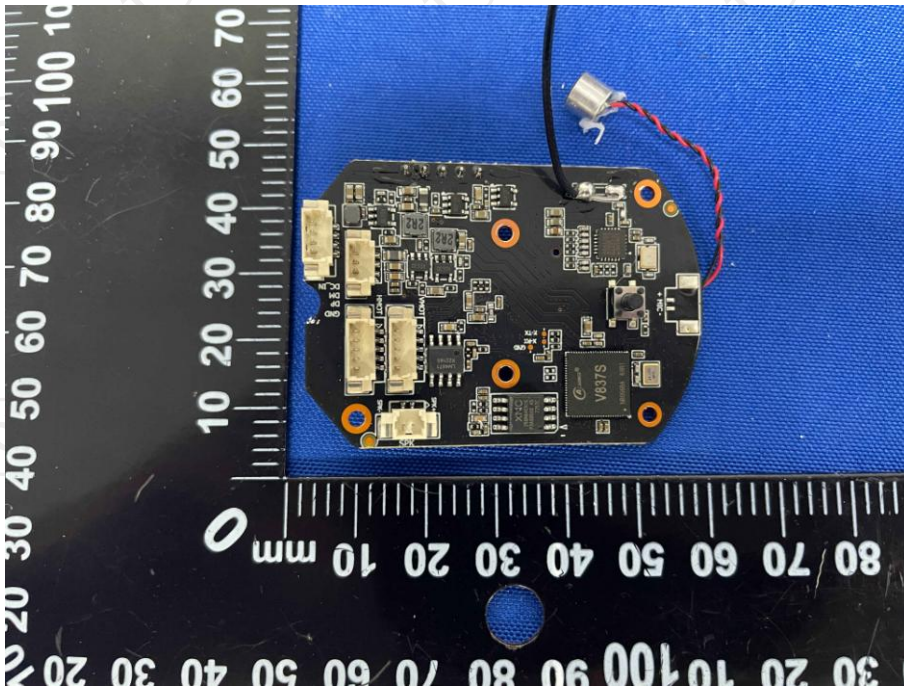

Conducted Emission

Appendix C: Photographs of EUT
Product: 1080p Wi-Fi Light Bulb Security Camera
Model: HT60
External Photos

Product: 1080p Wi-Fi Light Bulb Security Camera
Model: HT60
Internal Photos

*******END OF REPORT*******