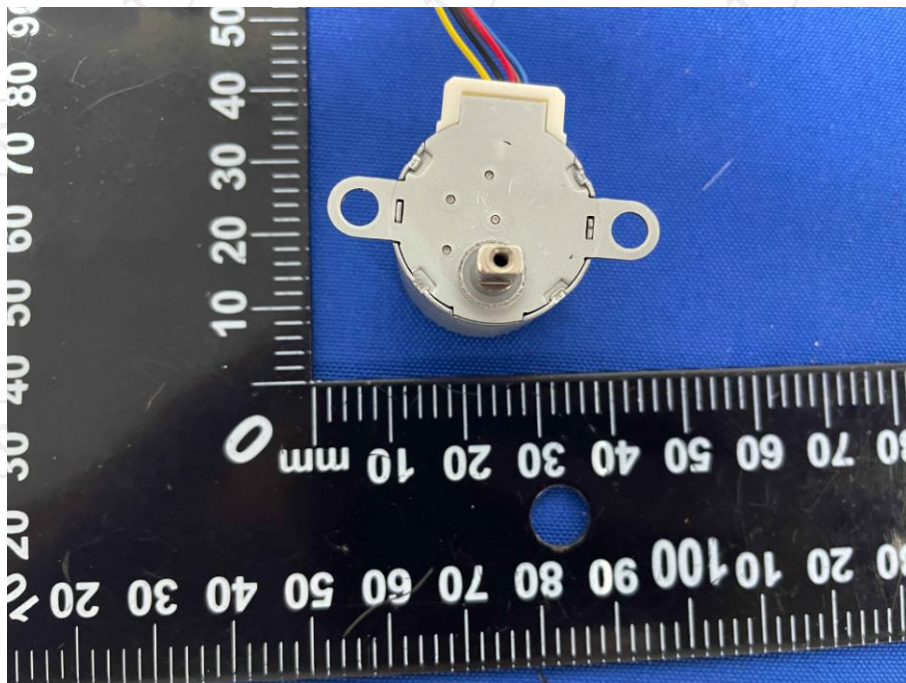

Conducted Emission

Appendix C: Photographs of EUT
Product: 1080p Wi-Fi Light Bulb Security Camera
Model: HT60
External Photos

Product: 1080p Wi-Fi Light Bulb Security Camera
Model: HT60
Internal Photos

*******END OF REPORT*******