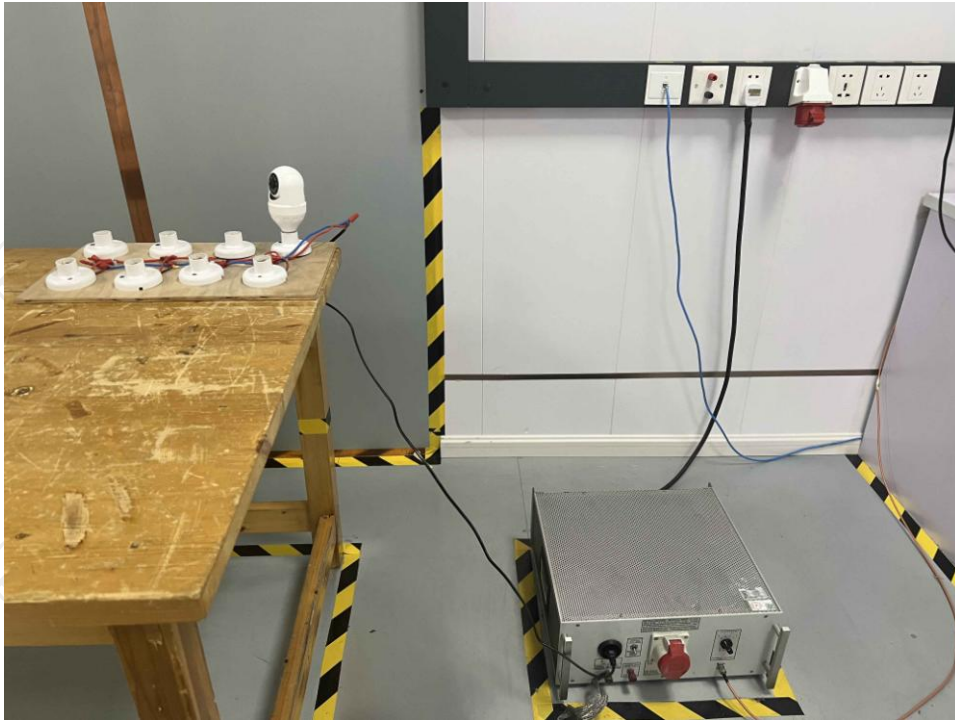

Conducted Emission

Appendix C: Photographs of EUT
Product: 1080p Wi-Fi Light Bulb Security Camera
Model: HT60
External Photos

Product: 1080p Wi-Fi Light Bulb Security Camera
Model: HT60
Internal Photos

*******END OF REPORT*******