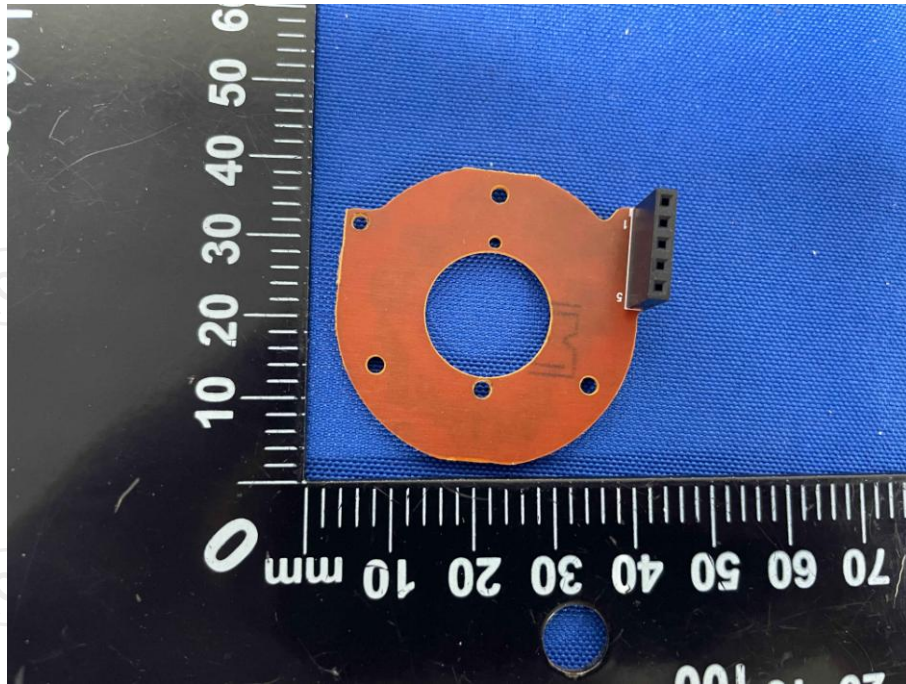

Conducted Emission

Appendix C: Photographs of EUT
Product: 1080p Wi-Fi Light Bulb Security Camera
Model: HT60
External Photos

Product: 1080p Wi-Fi Light Bulb Security Camera
Model: HT60
Internal Photos

*******END OF REPORT*******