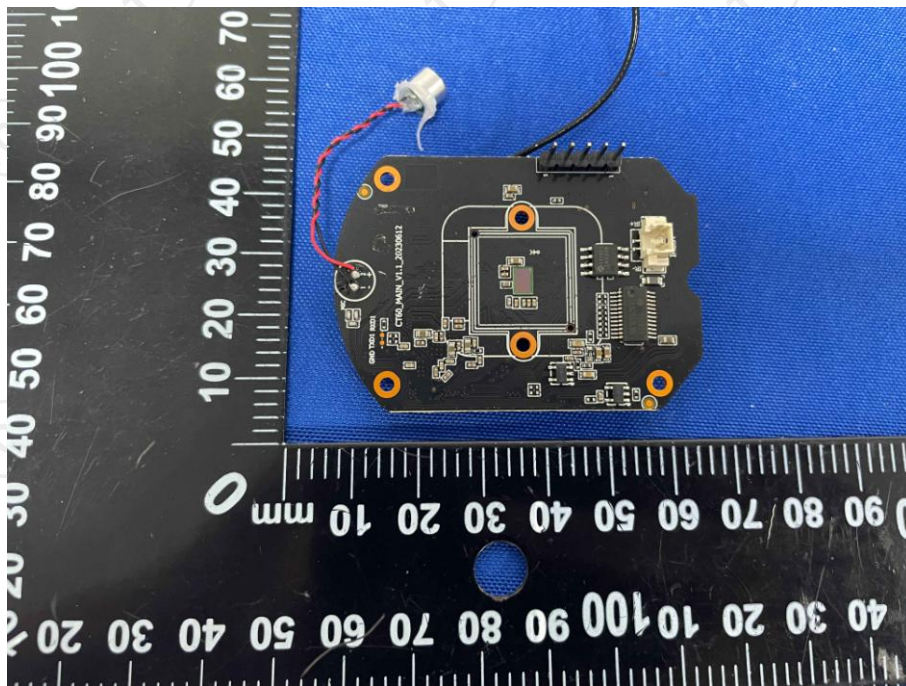

Conducted Emission

Appendix C: Photographs of EUT
Product: 1080p Wi-Fi Light Bulb Security Camera
Model: HT60
External Photos

Product: 1080p Wi-Fi Light Bulb Security Camera
Model: HT60
Internal Photos

*******END OF REPORT*******