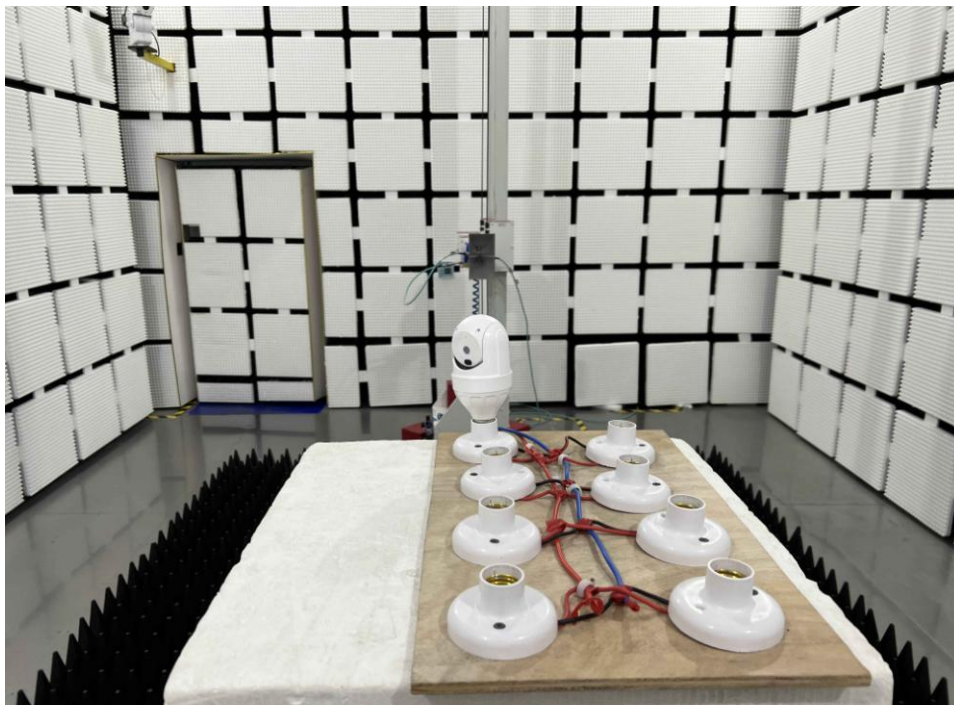

Appendix B: Photographs of Test Setup

Product: 1080p Wi-Fi Light Bulb Security Camera

Model: HT60

Radiated Emission

Conducted Emission