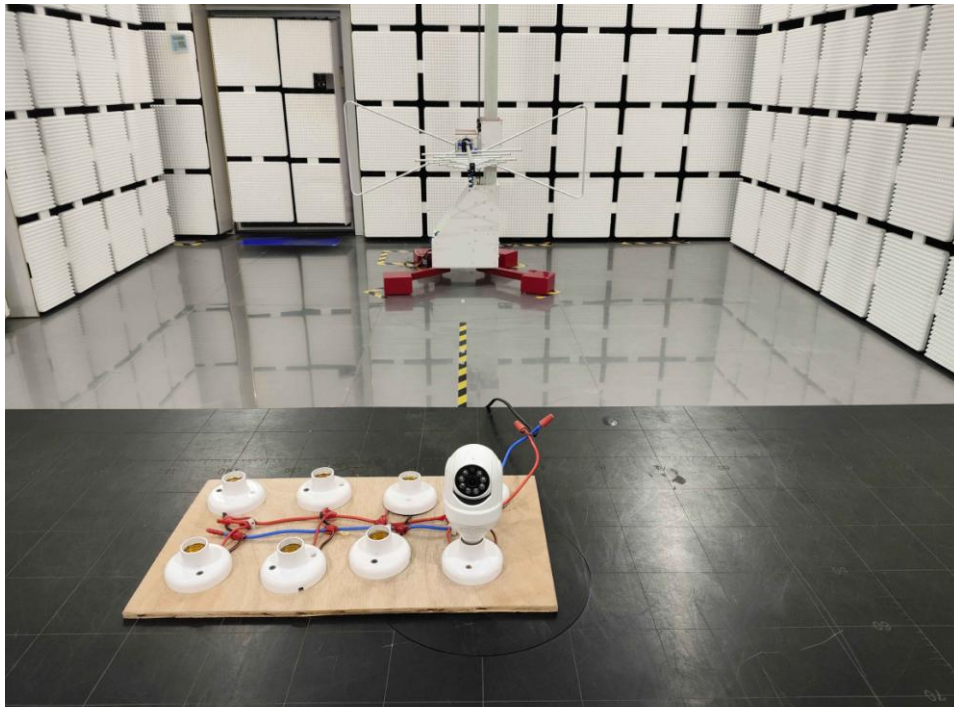

Appendix B: Photographs of Test Setup

Product: 1080p Wi-Fi Light Bulb Security Camera

Model: HT60

Radiated Emission

Conducted Emission