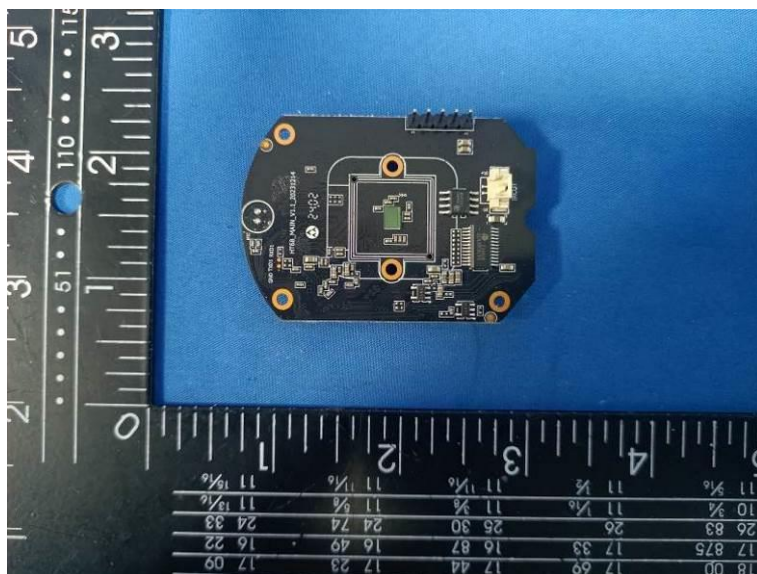

Internal Photos of the EUT

HT80

2.4G WIFI PIFA
Antenna

HT90

2.4G WIFI PIFA
Antenna