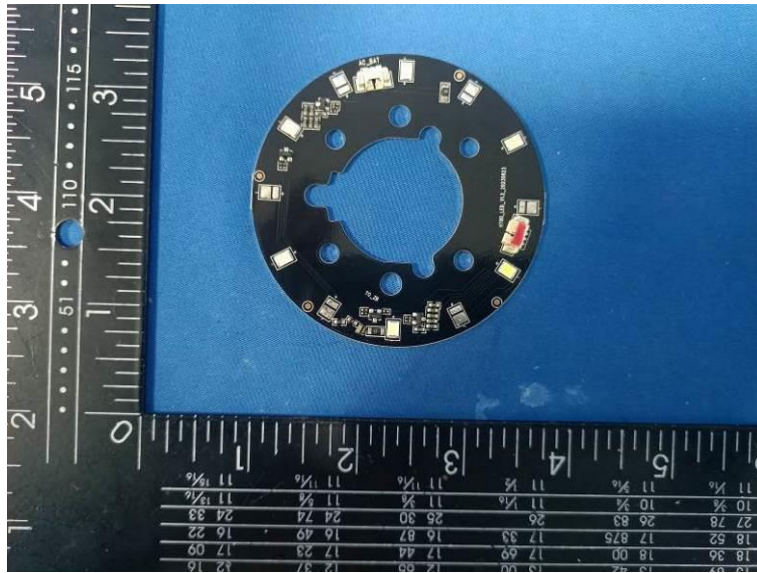

Internal Photos of the EUT

HT80

2.4G WIFI PIFA
Antenna

HT90

2.4G WIFI PIFA
Antenna