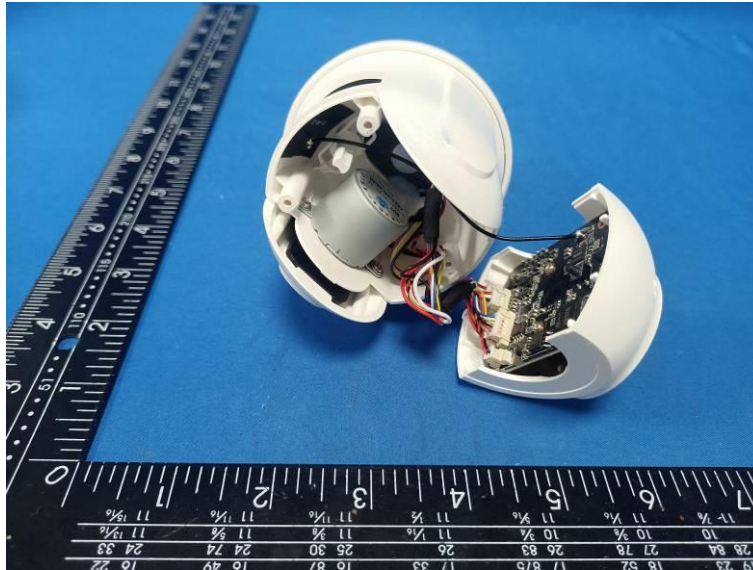

Internal Photos of the EUT

HT80

2.4G WIFI PIFA
Antenna

HT90

2.4G WIFI PIFA
Antenna