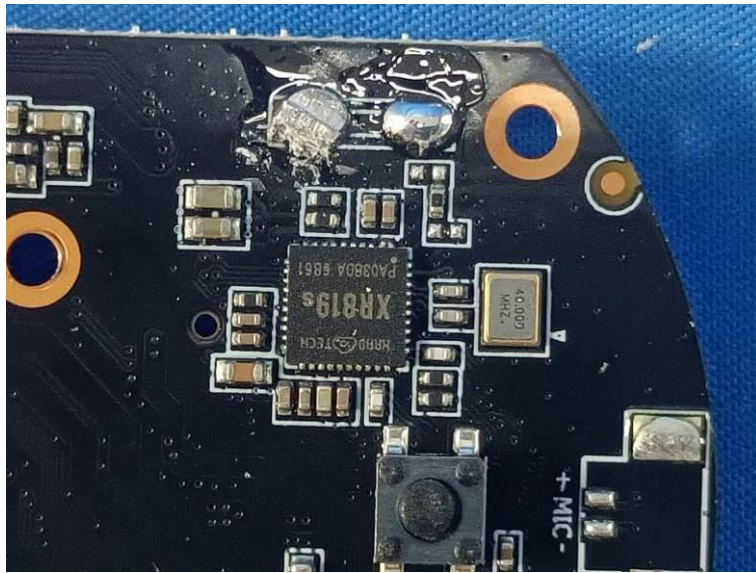

Internal Photos of the EUT

HT80

2.4G WIFI PIFA
Antenna

HT90

2.4G WIFI PIFA
Antenna