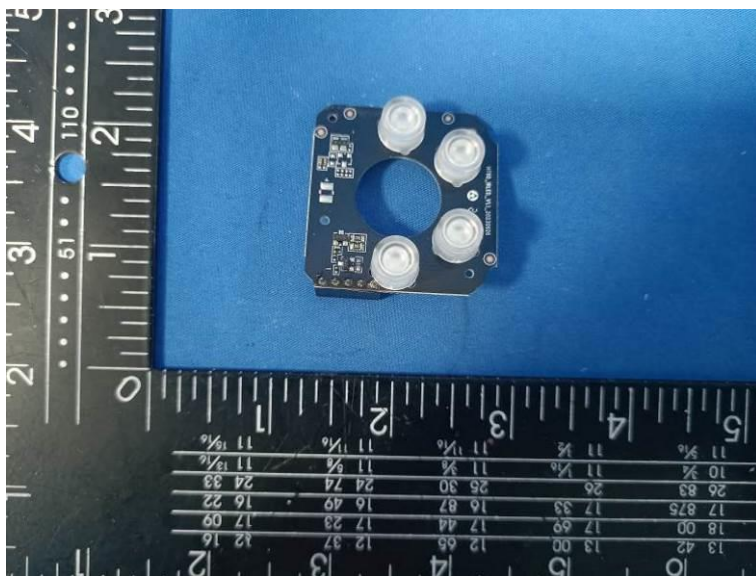

Internal Photos of the EUT

HT80

2.4G WIFI PIFA
Antenna

HT90

2.4G WIFI PIFA
Antenna