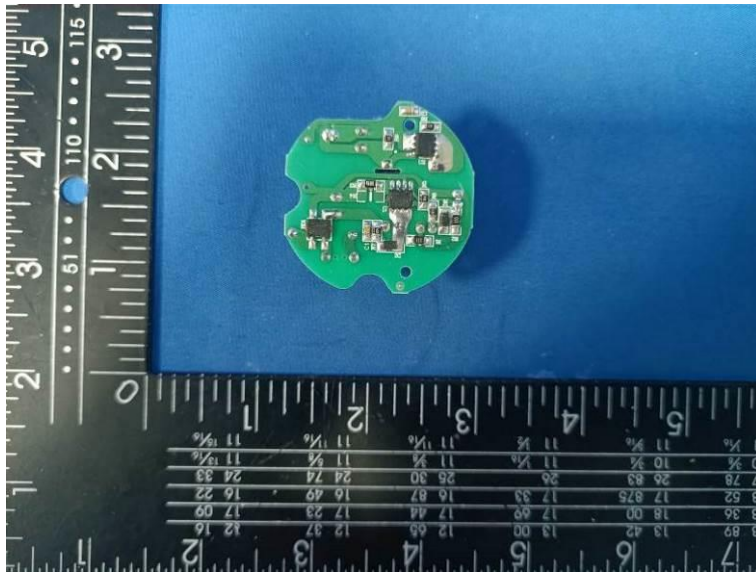

Internal Photos of the EUT

HT80

2.4G WIFI PIFA
Antenna

HT90

2.4G WIFI PIFA
Antenna