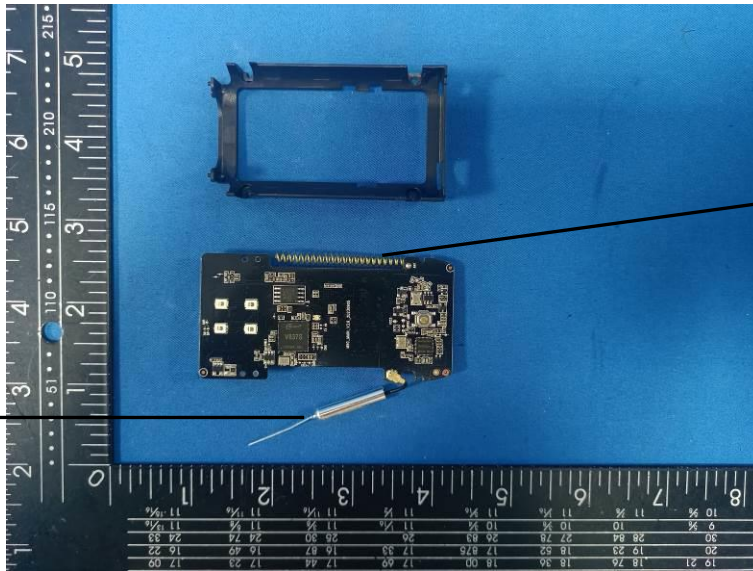

Internal Photos of the EUT

2.4G WIFI
Internal Antenna

433MHz
Spring Antenna