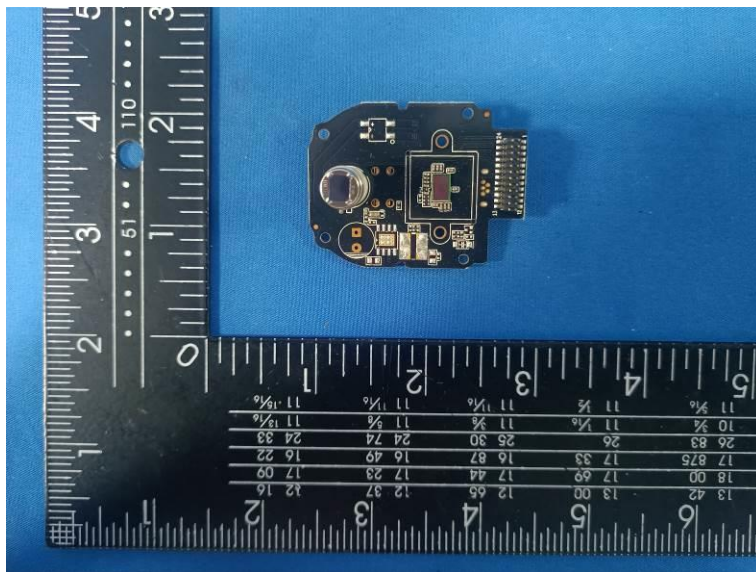

Internal Photos of the EUT

2.4G WIFI
Internal Antenna

433MHz
Spring Antenna