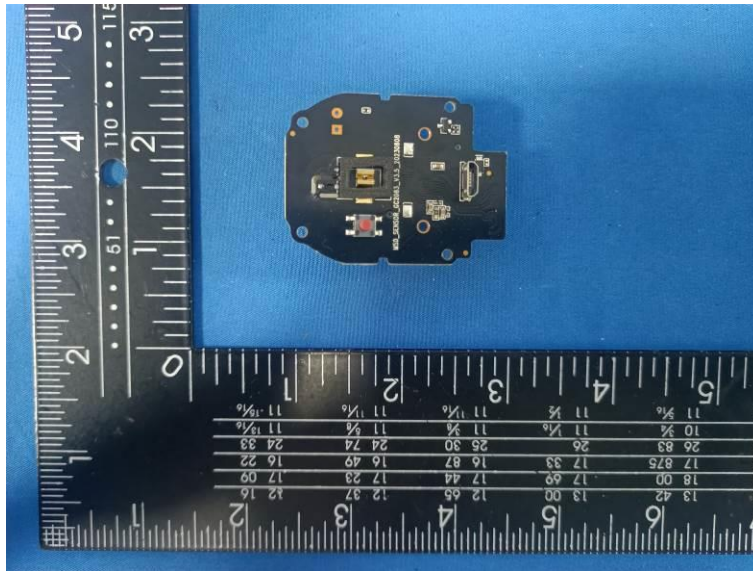

Internal Photos of the EUT

2.4G WIFI
Internal Antenna

433MHz
Spring Antenna