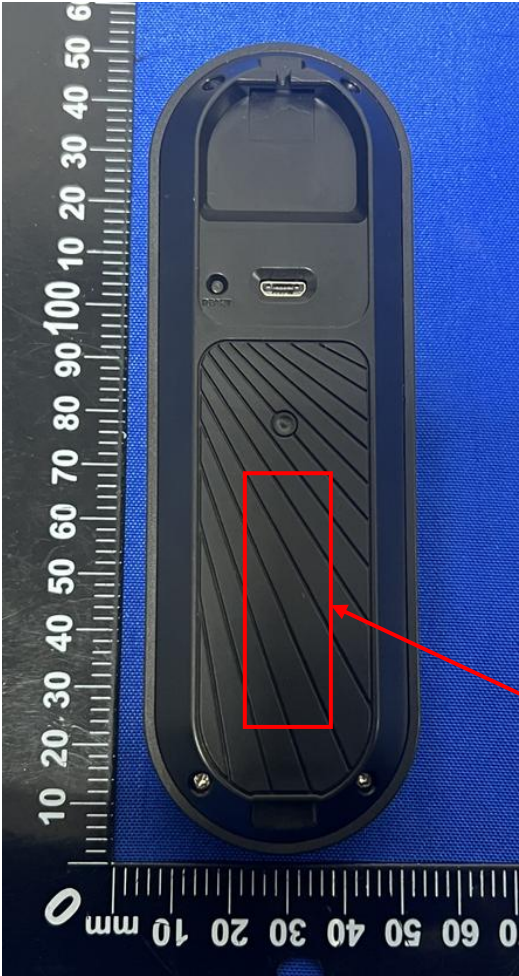

# Label Artwork and Location

Model: M20

Label:

Smart Wi-Fi Doorbell Camera  
Model: M20  
FCC ID: 2BFEP-DBM30

Size: L\*W= 45\*15mm

Location