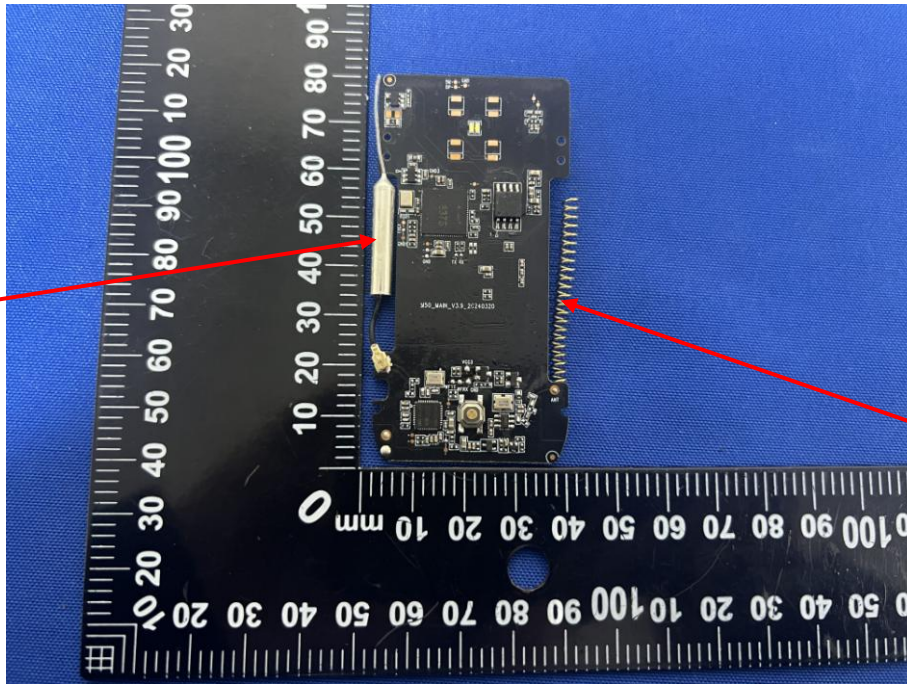

Appendix B: Photographs of EUT

Product: Smart Wi-Fi Doorbell Camera

Model: M20

Internal Photos

BLE/2.4G WIFI
Antenna

SRD Antenna