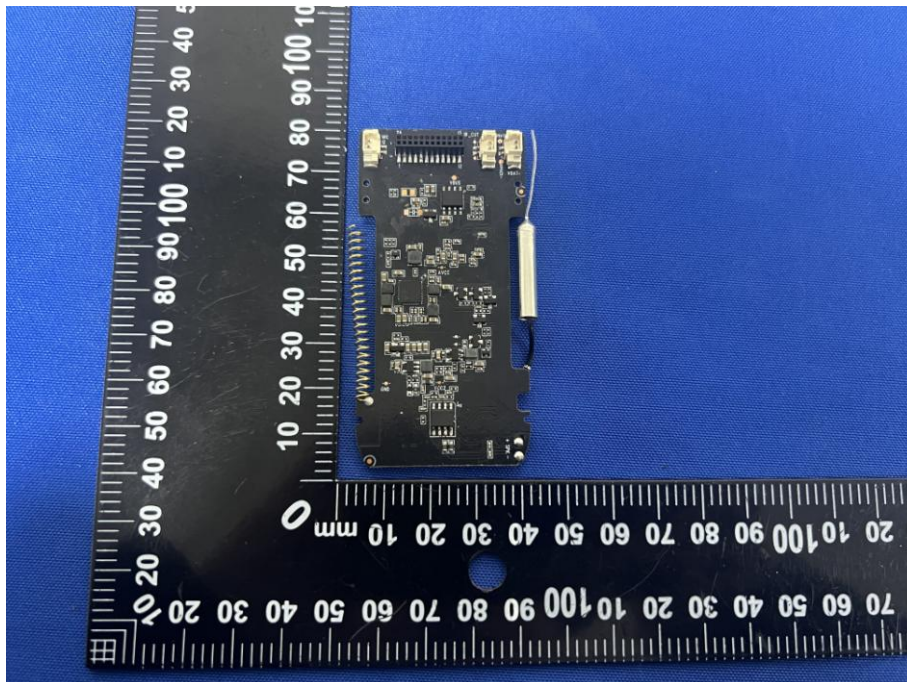

Appendix B: Photographs of EUT

Product: Smart Wi-Fi Doorbell Camera

Model: M20

Internal Photos

BLE/2.4G WIFI
Antenna

SRD Antenna