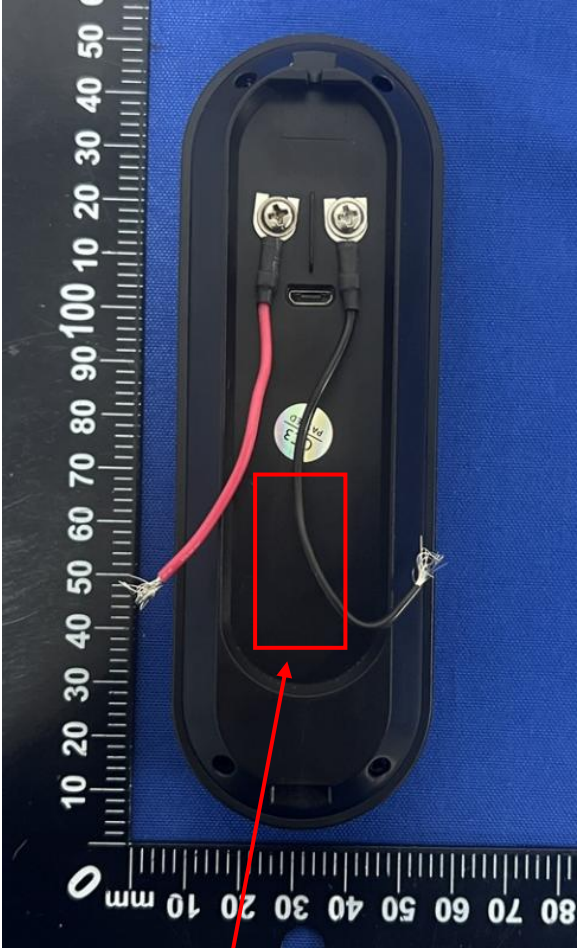

Label Artwork and Location

Model: K50

Label:

**Smart Wi-Fi Doorbell Camera
Model: K50
FCC ID: 2BFEP-DBCAM3**

Size: L*W= 45*15mm

Location