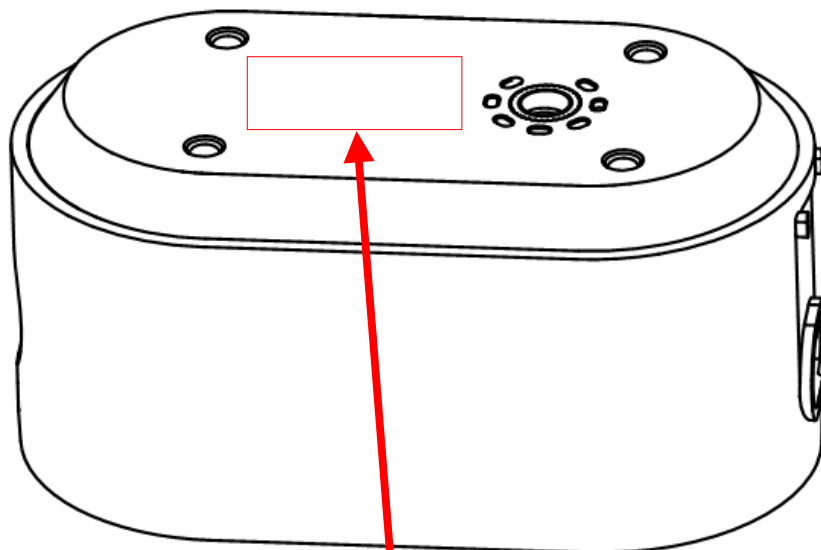

Label Artwork and Location

Model: M9X

Label:

1080p Wi-Fi Security Camera
Model: M9X
FCC ID: 2BFEP-CAM3

Size: L*W=40*15mm

Location