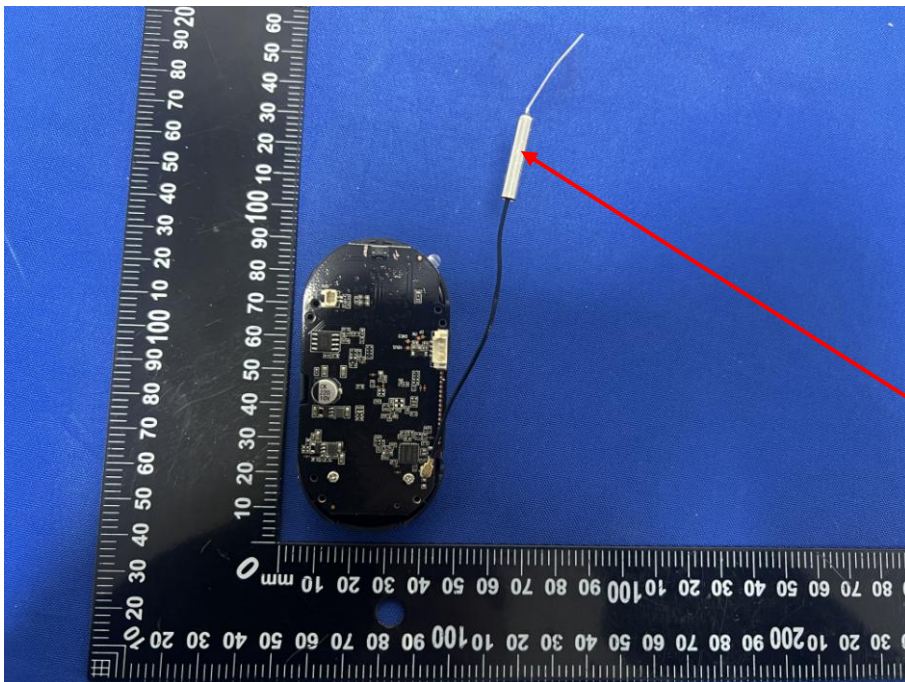

# Appendix B: Photographs of EUT

Product: 1080p Wi-Fi Security Camera

Model: R6

Internal Photos

BLE/WIFI  
Antenna