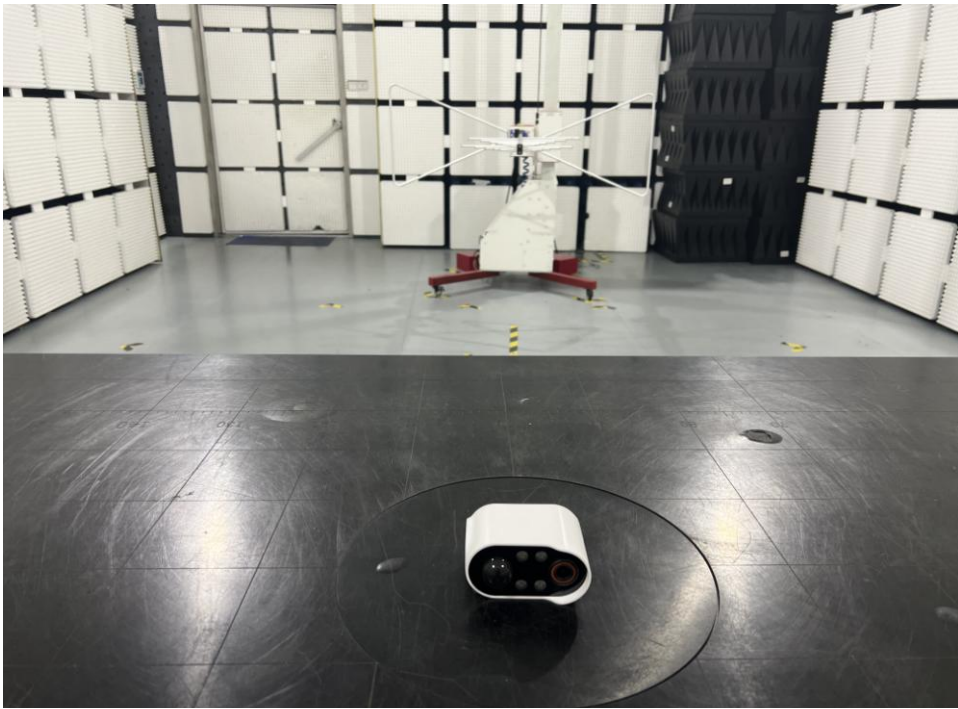

Appendix A: Photographs of Test Setup

Product: 1080p Wi-Fi Security Camera

Model: R6

Radiated Emission

Conducted Emission