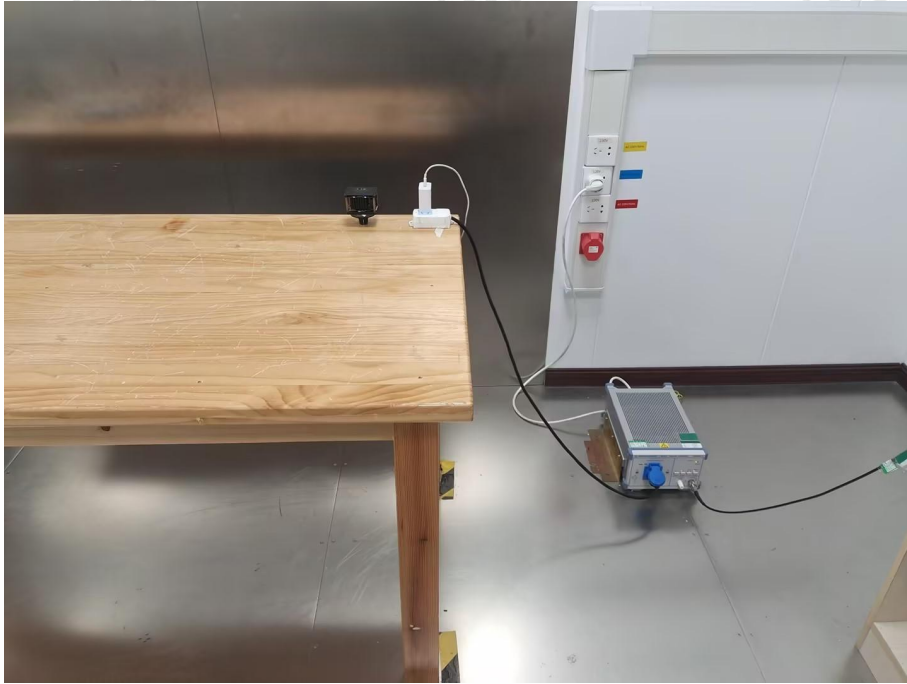

ZHONGHAN

FCC ID:2BFDK-A33

EUT TEST PHOTOS

ZHONGHAN

FCC ID:2BFDK-A33

***** END OF REPORT *****