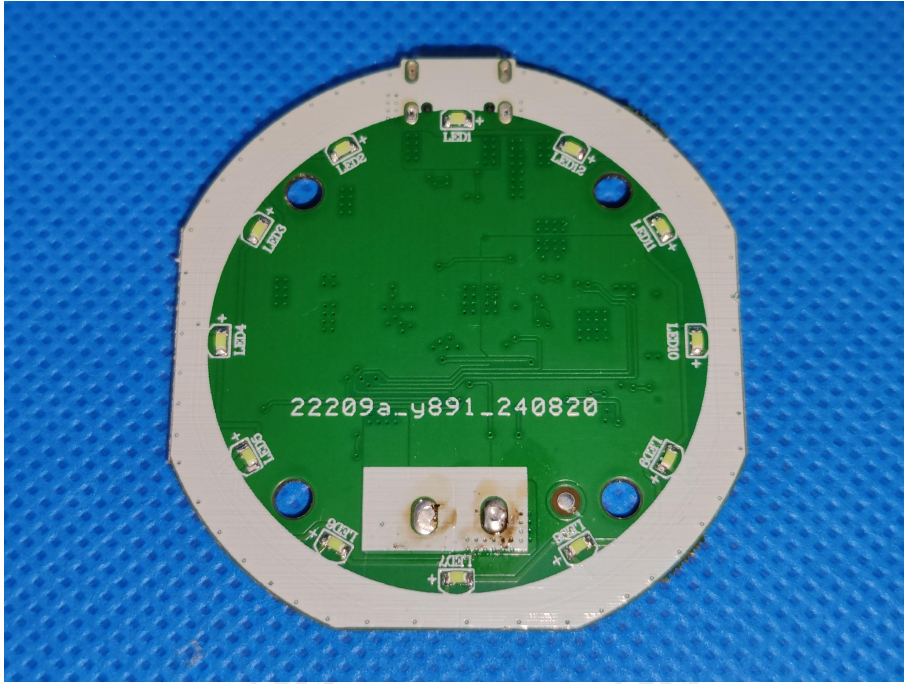

ZHONGHAN

FCC ID:2BFDK-A33