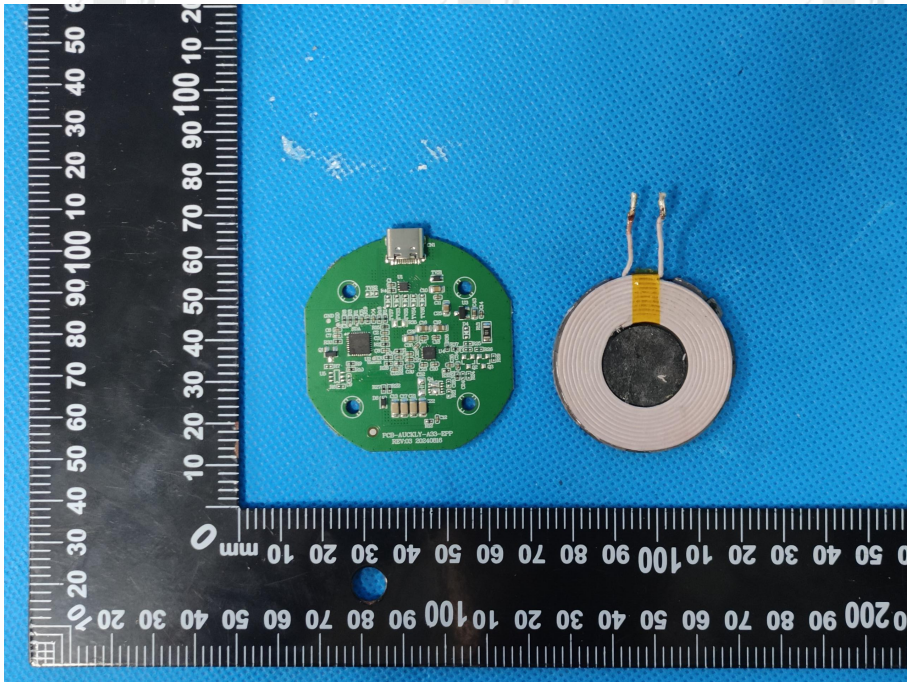

ZHONGHAN

FCC ID:2BFDK-A33

EUT PHOTO(Internal Photos)

ZHONGHAN

FCC ID:2BFDK-A33

ZHONGHAN

FCC ID:2BFDK-A33

ZHONGHAN