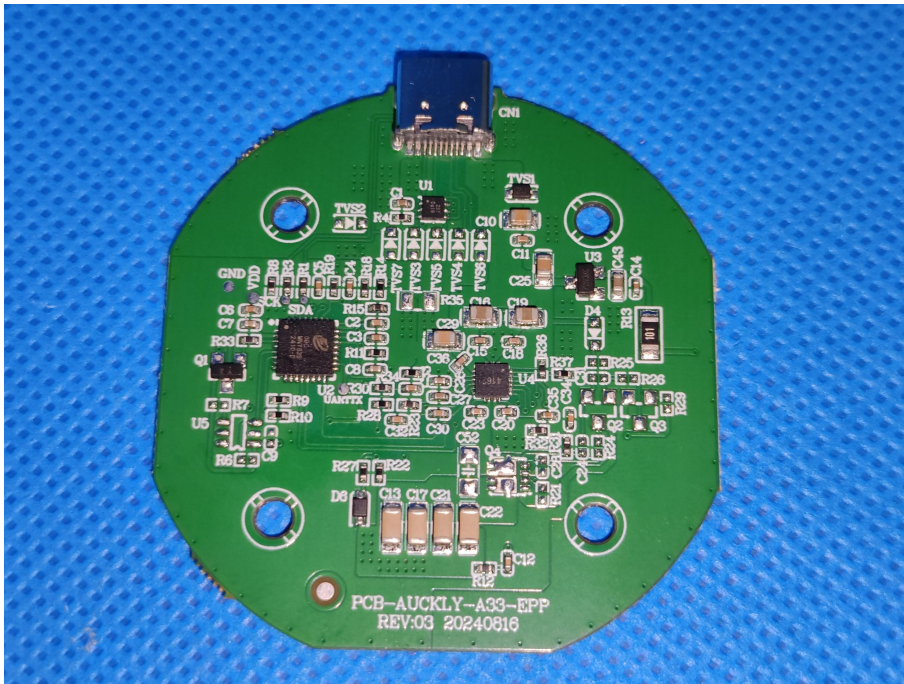

ZHONGHAN

FCC ID:2BFDK-A33