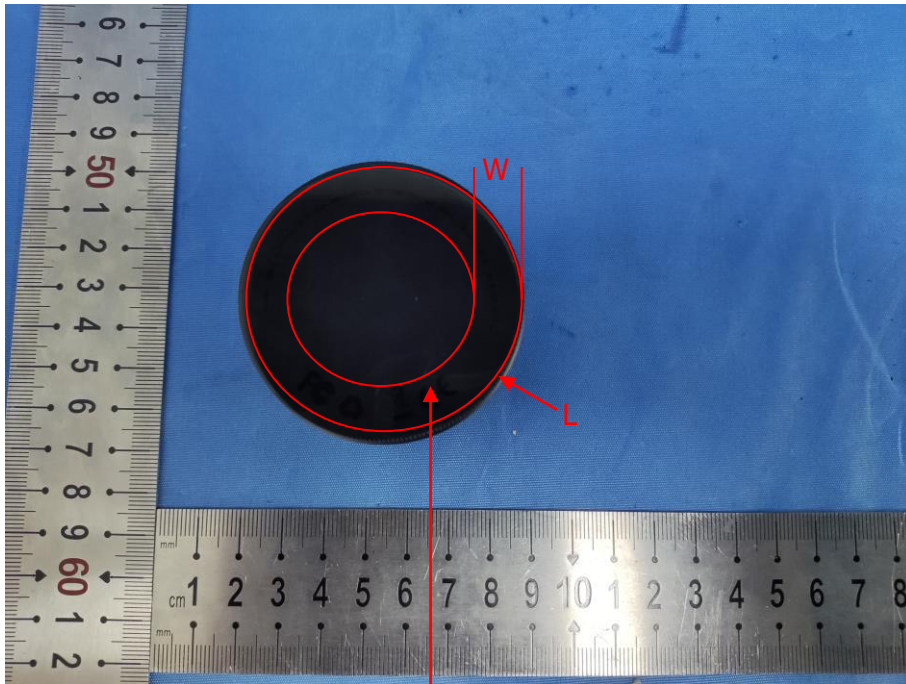

Label

Wireless Car Charger

Model Name: A30

FCC ID: 2BFDK-A30

Size: L180mm * W10mm

1. The label is silk-screen on the sample