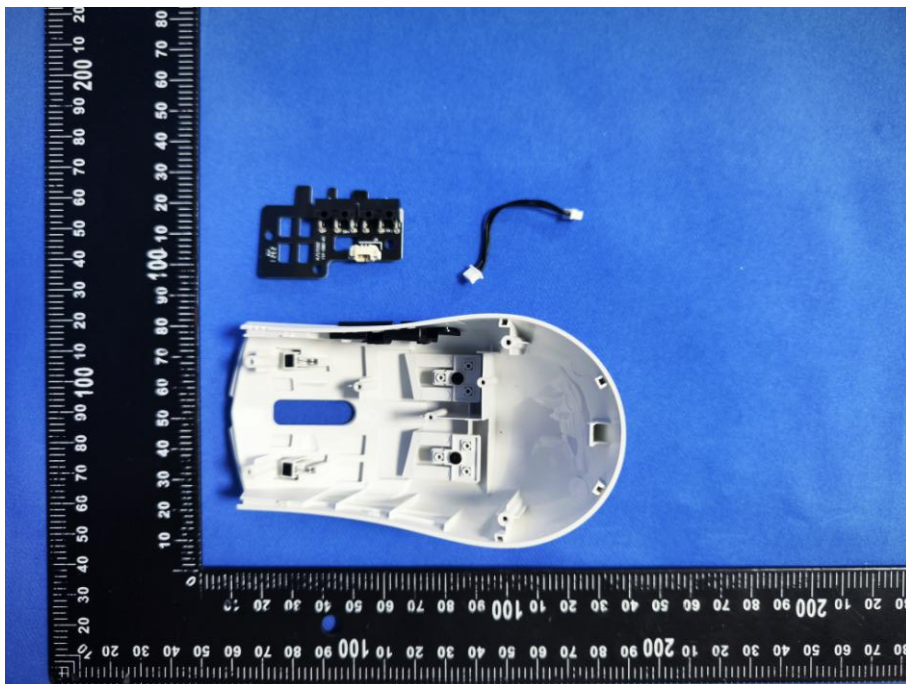

EUT PHOTO (Internal Photos)

ZHONGHAN

FCC ID: 2BFDF-ML903

ZHONGHAN

FCC ID: 2BFDF-ML903

ZHONGHAN

FCC ID: 2BFDF-ML903

ZHONGHAN