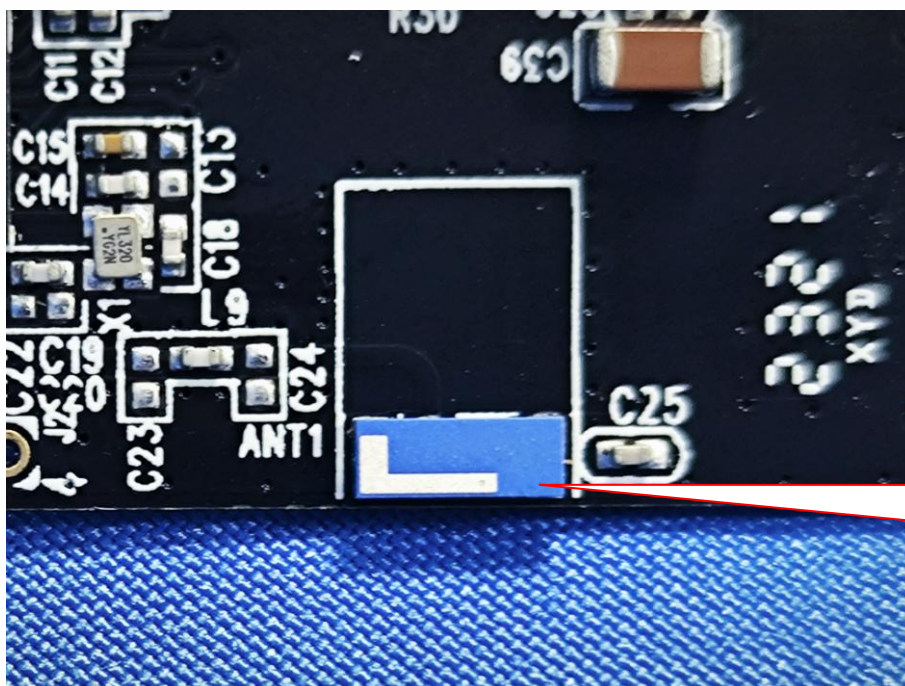

EUT PHOTO (Internal Photos)

ZHONGHAN

FCC ID: 2BFDF-ML903

ZHONGHAN

FCC ID: 2BFDF-ML903

ZHONGHAN

FCC ID: 2BFDF-ML903

ZHONGHAN

FCC ID: 2BFDF-ML903

ZHONGHAN

FCC ID: 2BFDF-ML903

***** END OF REPORT *****