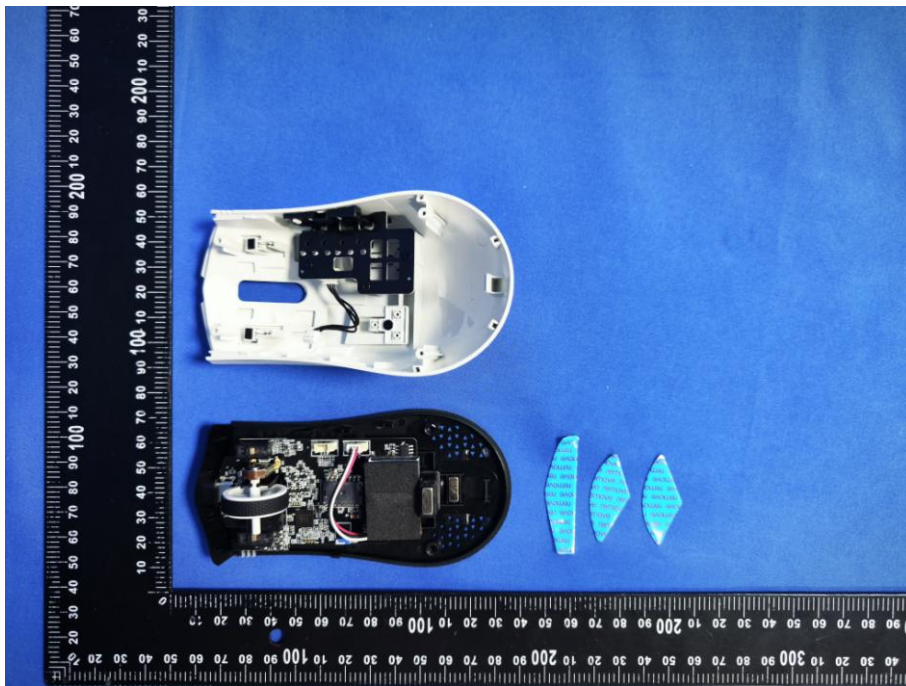

EUT PHOTO (Internal Photos)

ZHONGHAN

FCC ID: 2BFDF-ML903

ZHONGHAN

FCC ID: 2BFDF-ML903

ZHONGHAN

FCC ID: 2BFDF-ML903

ZHONGHAN