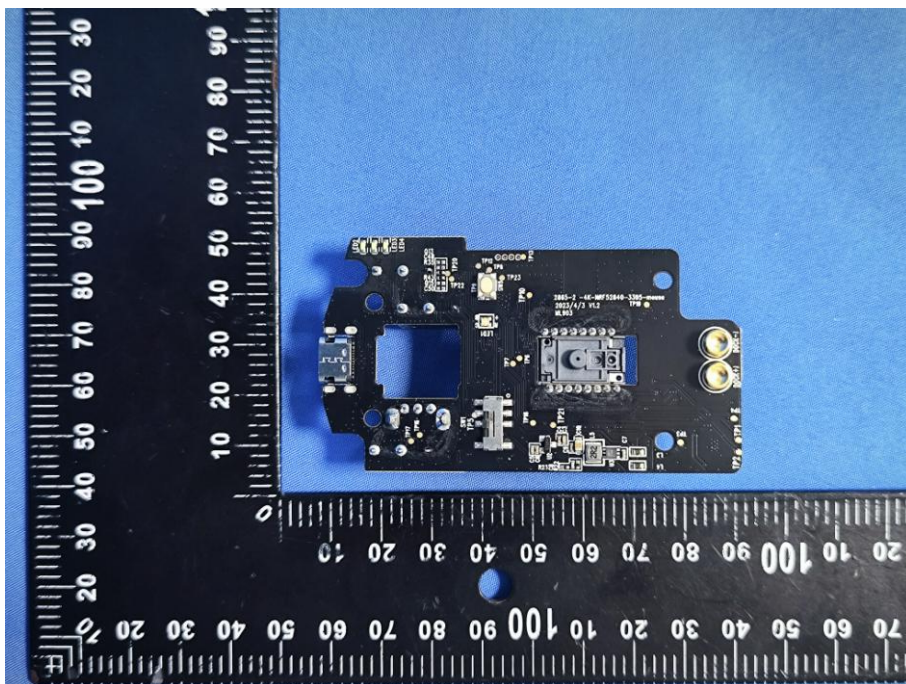

EUT PHOTO (Internal Photos)

ZHONGHAN

FCC ID: 2BFDF-ML903

ZHONGHAN

FCC ID: 2BFDF-ML903

ZHONGHAN

FCC ID: 2BFDF-ML903

ZHONGHAN