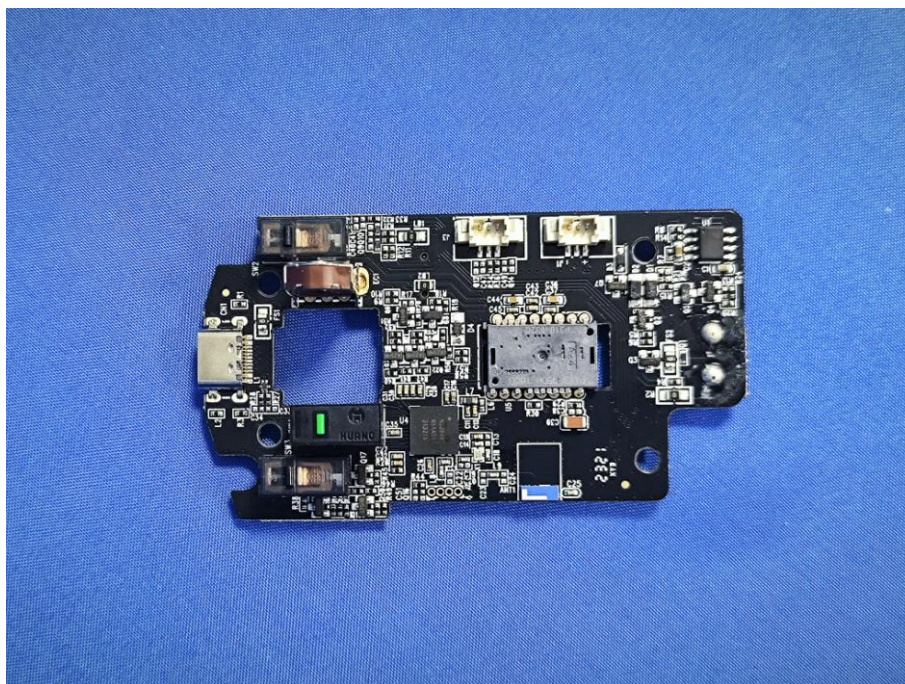

EUT PHOTO (Internal Photos)

ZHONGHAN

FCC ID: 2BFDF-ML903

ZHONGHAN

FCC ID: 2BFDF-ML903

ZHONGHAN

FCC ID: 2BFDF-ML903

ZHONGHAN

FCC ID: 2BFDF-ML903

ZHONGHAN

FCC ID: 2BFDF-ML903

***** END OF REPORT *****