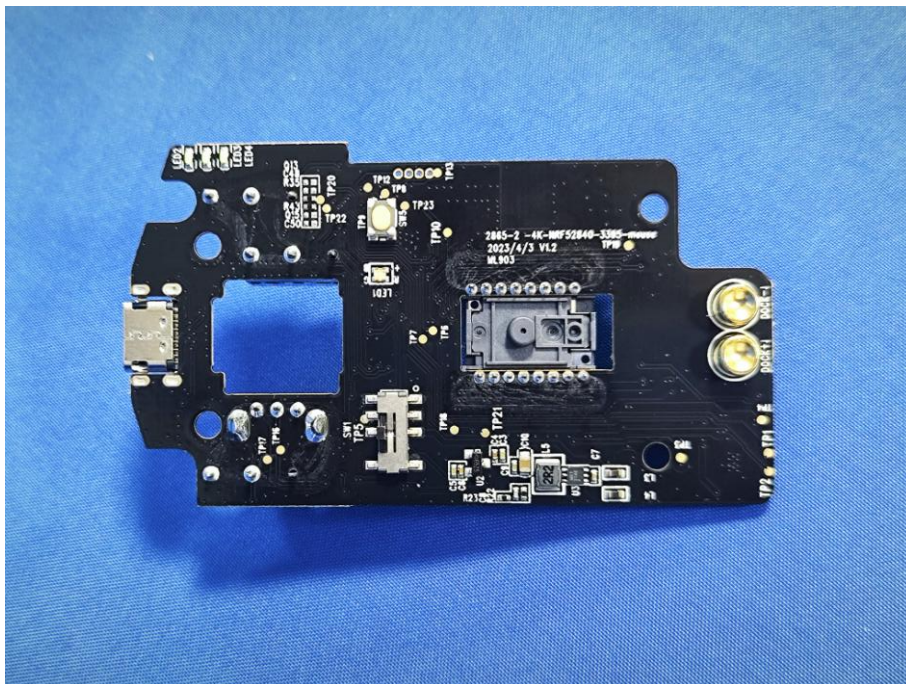

EUT PHOTO (Internal Photos)

ZHONGHAN

FCC ID: 2BFDF-ML903

ZHONGHAN

FCC ID: 2BFDF-ML903

ZHONGHAN

FCC ID: 2BFDF-ML903

ZHONGHAN