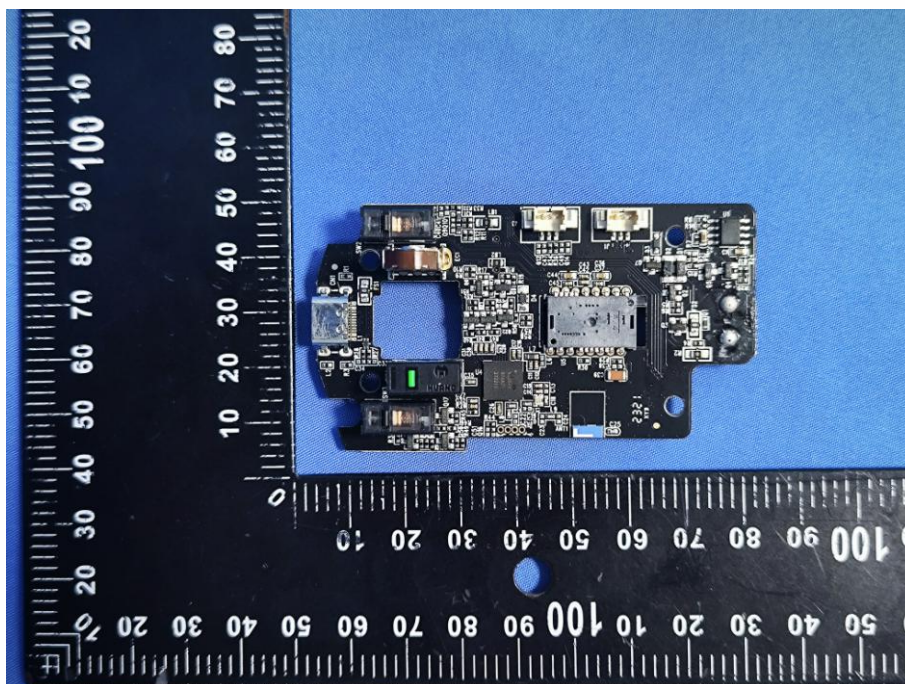

EUT PHOTO (Internal Photos)

ZHONGHAN

FCC ID: 2BFDF-ML903

ZHONGHAN

FCC ID: 2BFDF-ML903

ZHONGHAN

FCC ID: 2BFDF-ML903

ZHONGHAN