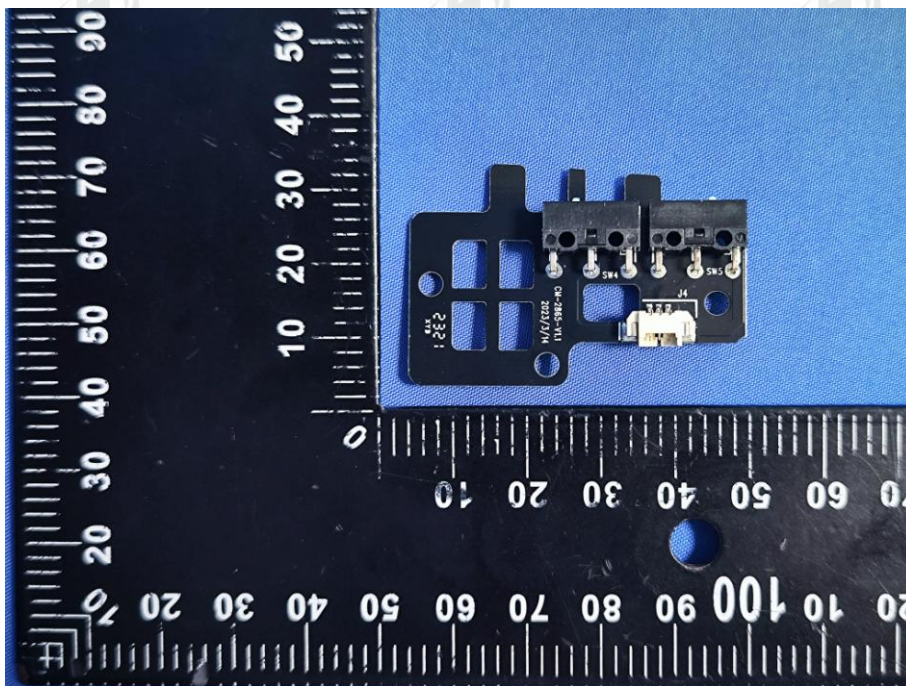

EUT PHOTO (Internal Photos)

ZHONGHAN

FCC ID: 2BFDF-ML903

ZHONGHAN

FCC ID: 2BFDF-ML903

ZHONGHAN

FCC ID: 2BFDF-ML903

ZHONGHAN

FCC ID: 2BFDF-ML903

ZHONGHAN

FCC ID: 2BFDF-ML903

***** END OF REPORT *****