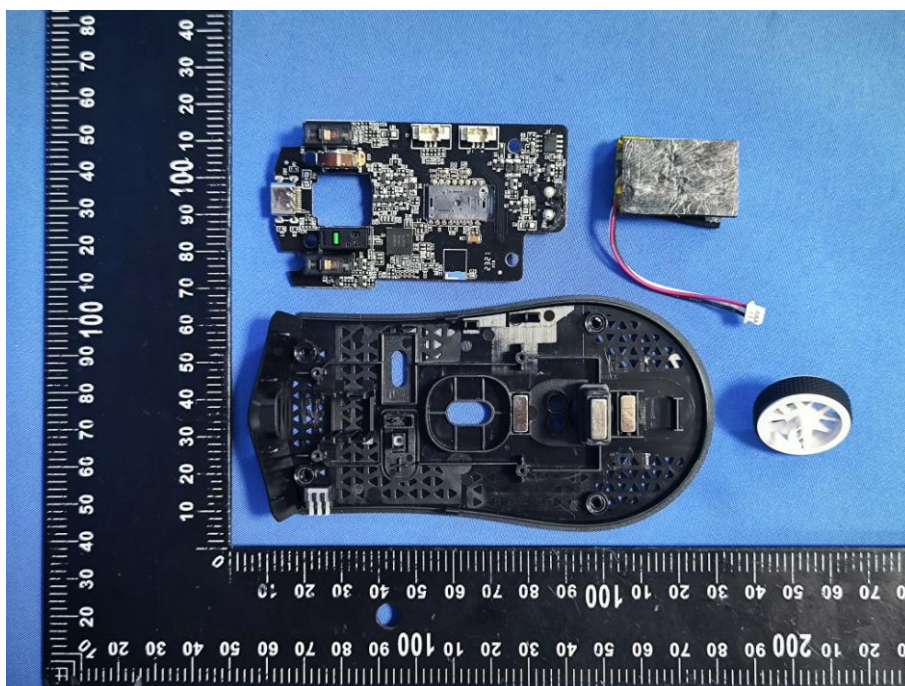

EUT PHOTO (Internal Photos)

ZHONGHAN

FCC ID: 2BFDF-ML903

ZHONGHAN

FCC ID: 2BFDF-ML903

ZHONGHAN

FCC ID: 2BFDF-ML903

ZHONGHAN