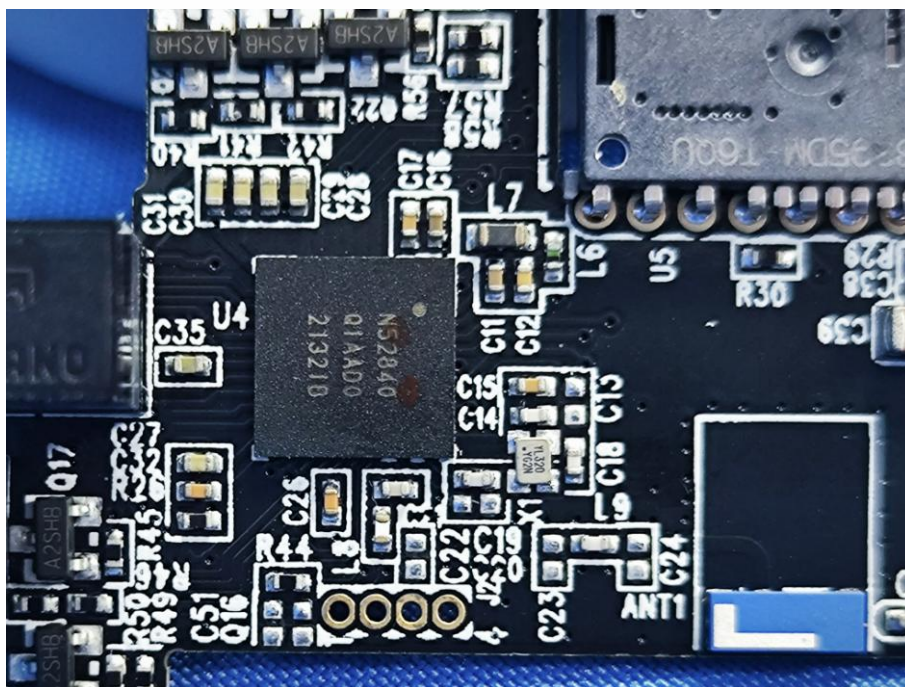

EUT PHOTO (Internal Photos)

ZHONGHAN

FCC ID: 2BFDF-ML903

ZHONGHAN

FCC ID: 2BFDF-ML903

ZHONGHAN

FCC ID: 2BFDF-ML903

ZHONGHAN