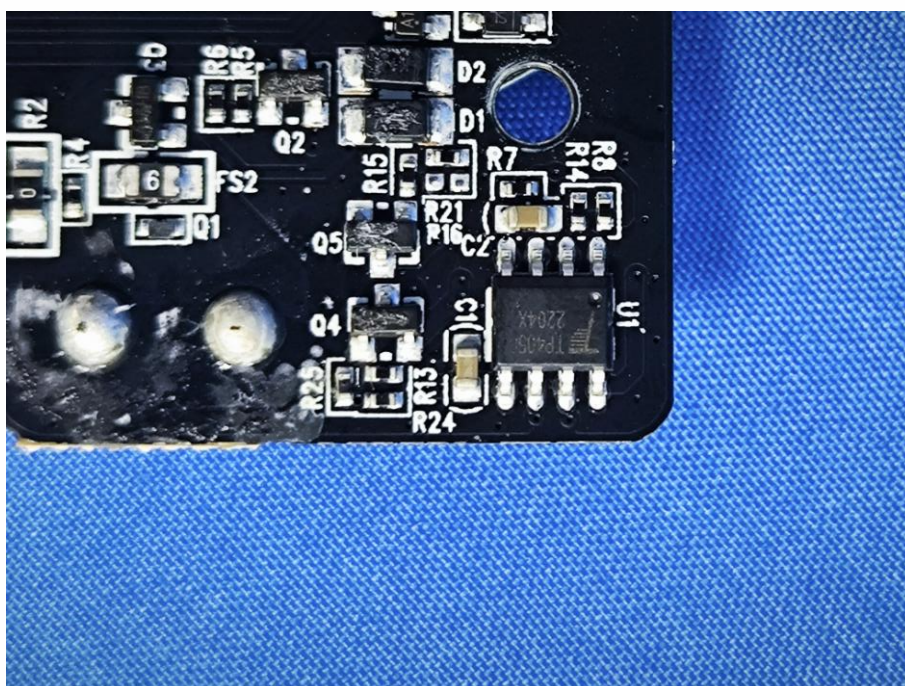

ZHONGHAN

FCC ID: 2BFDF-ML903