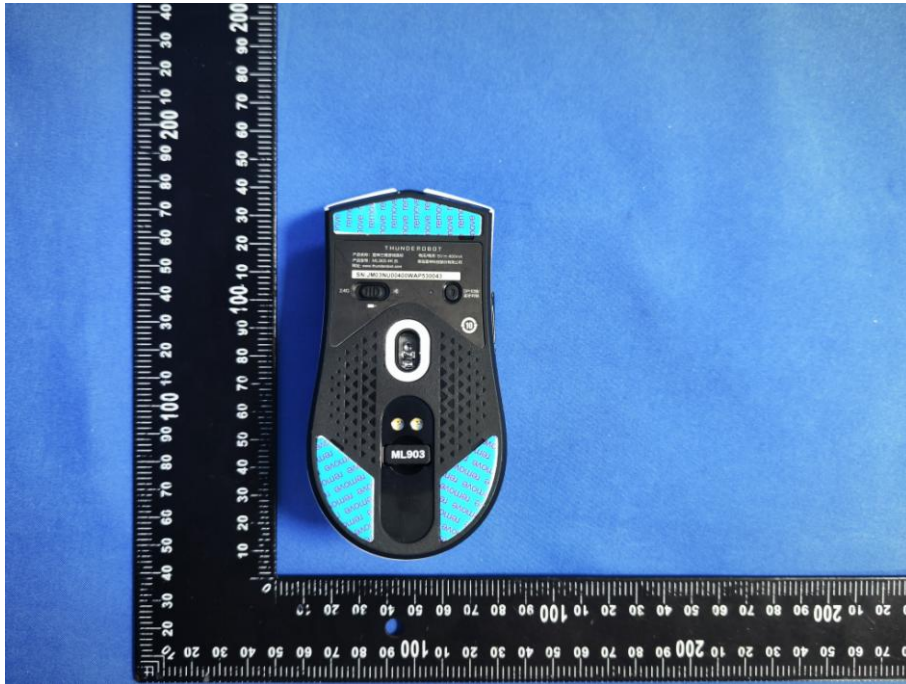

ZHONGHAN

FCC ID: 2BFDF-ML903

EUT PHOTOS(External Photos)

ZHONGHAN

FCC ID: 2BFDF-ML903

ZHONGHAN

FCC ID: 2BFDF-ML903

ZHONGHAN