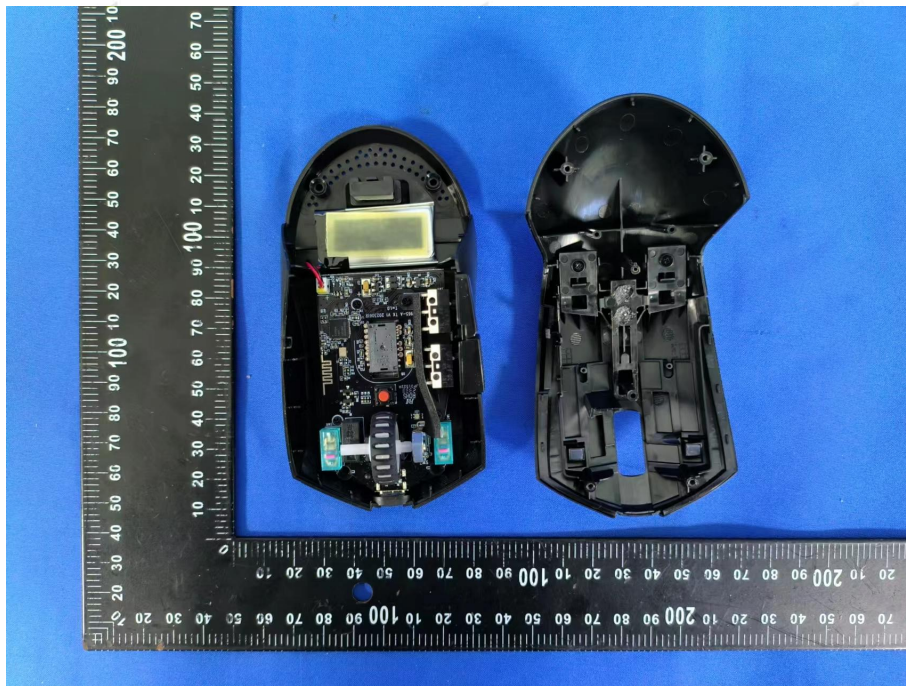

EUT PHOTO (Internal Photos)

ZHONGHAN

FCC ID: 2BFDF-ML602

ZHONGHAN

FCC ID: 2BFDF-ML602

ZHONGHAN

FCC ID: 2BFDF-ML602

ZHONGHAN