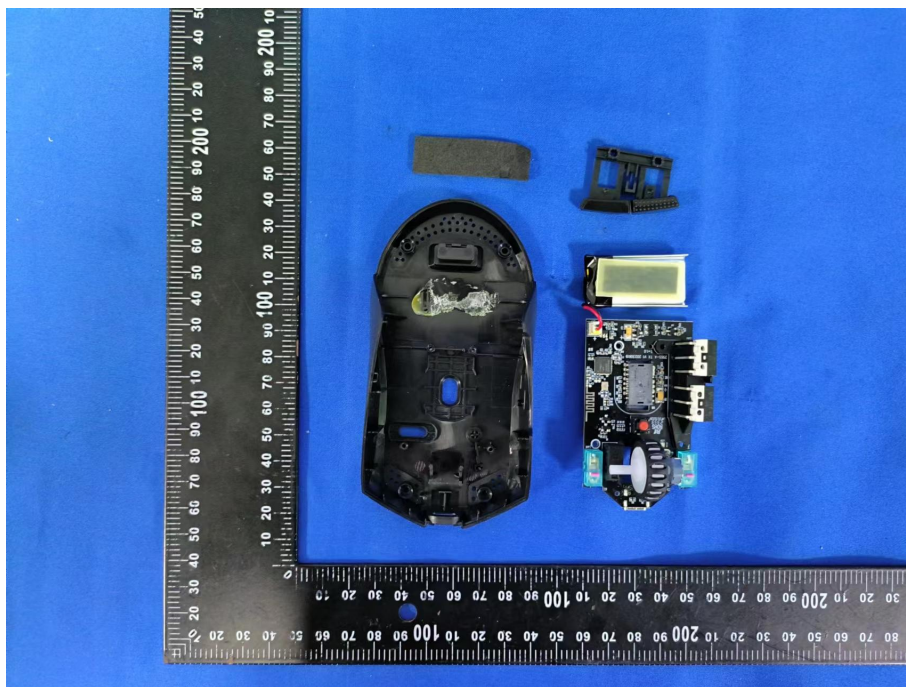

EUT PHOTO (Internal Photos)

ZHONGHAN

FCC ID: 2BFDF-ML602

ZHONGHAN

FCC ID: 2BFDF-ML602

ZHONGHAN

FCC ID: 2BFDF-ML602

ZHONGHAN