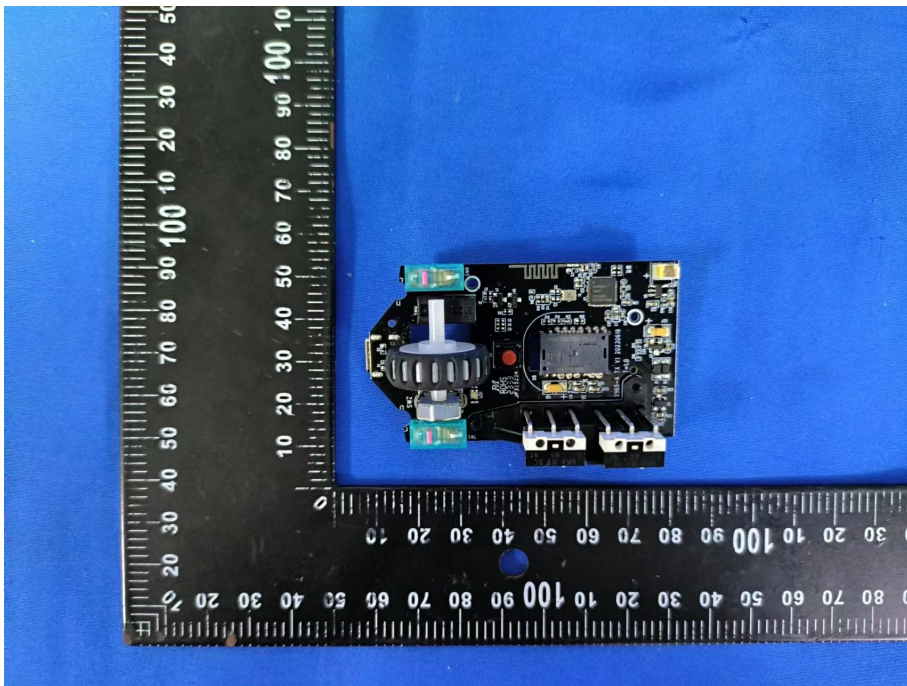

ZHONGHAN

FCC ID: 2BFDF-ML602