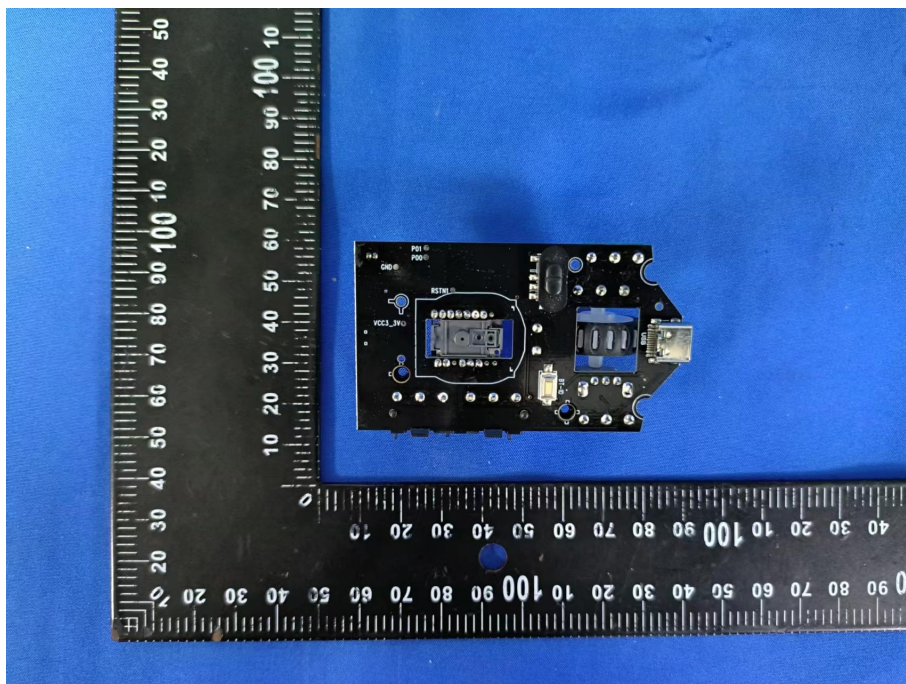

FCC ID: 2BFDF-ML602

ZHONGHAN

FCC ID: 2BFDF-ML602

ZHONGHAN

FCC ID: 2BFDF-ML602

\*\*\*\*\* END OF REPORT \*\*\*\*\*