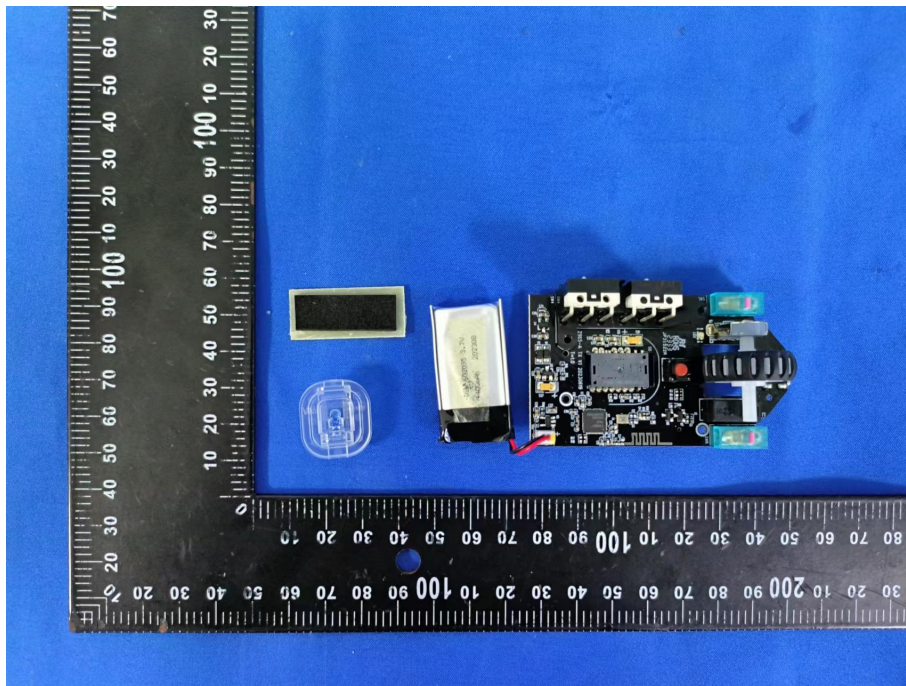

EUT PHOTO (Internal Photos)

ZHONGHAN

FCC ID: 2BFDF-ML602

ZHONGHAN

FCC ID: 2BFDF-ML602

ZHONGHAN

FCC ID: 2BFDF-ML602

ZHONGHAN