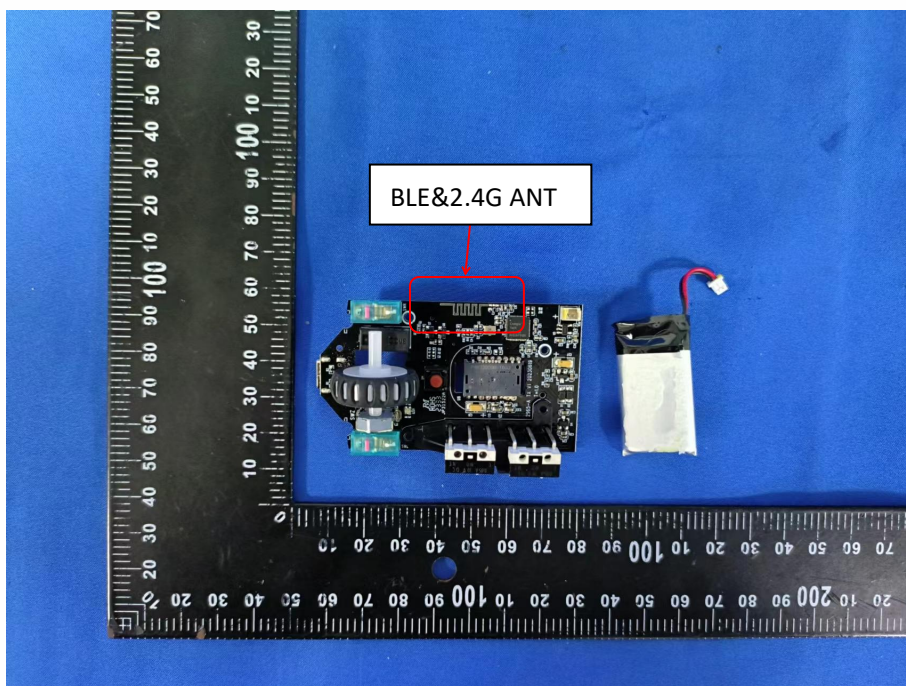

EUT PHOTO (Internal Photos)

ZHONGHAN

FCC ID: 2BFDF-ML602

ZHONGHAN

FCC ID: 2BFDF-ML602

ZHONGHAN

FCC ID: 2BFDF-ML602

ZHONGHAN