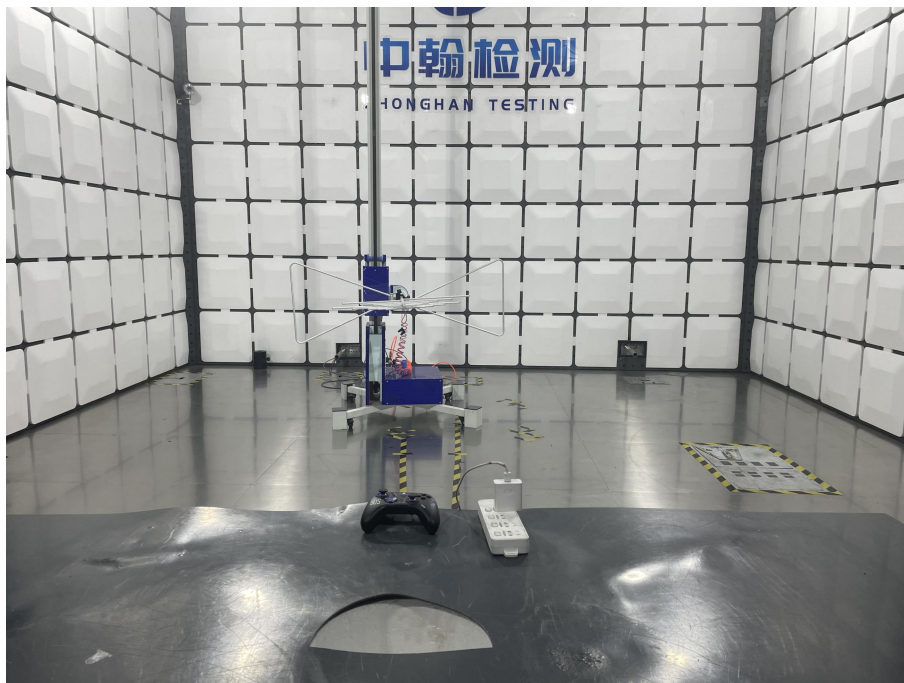

ZHONGHAN

FCC ID:2BFDF-G50S

EUT TEST PHOTOS

ZHONGHAN

FCC ID:2BFDF-G50S

***** END OF REPORT *****