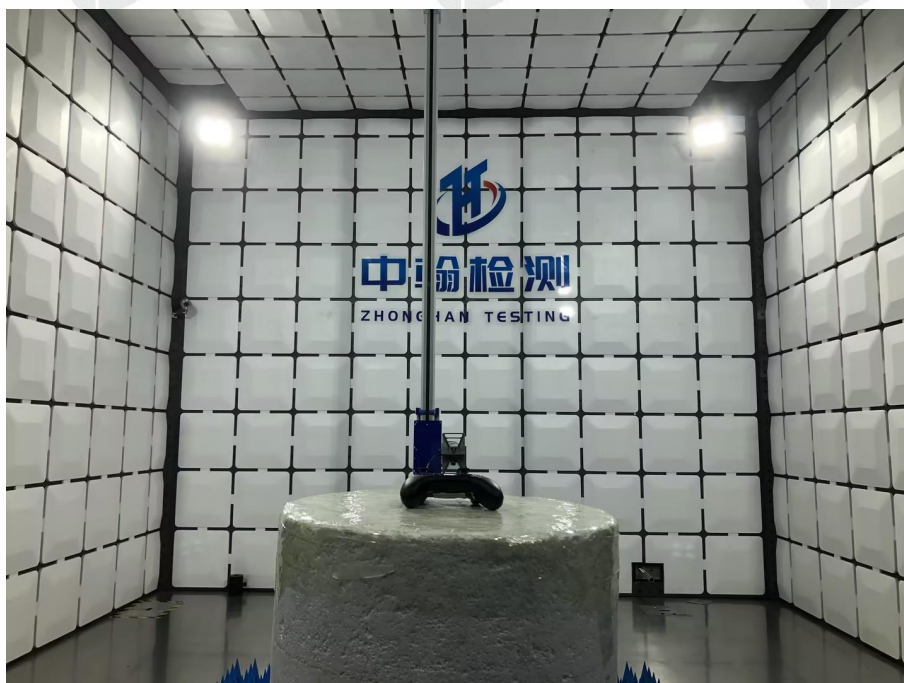

ZHONGHAN

FCC ID:2BFDF-G50S

EUT TEST PHOTOS

ZHONGHAN

FCC ID:2BFDF-G50S

***** END OF REPORT *****