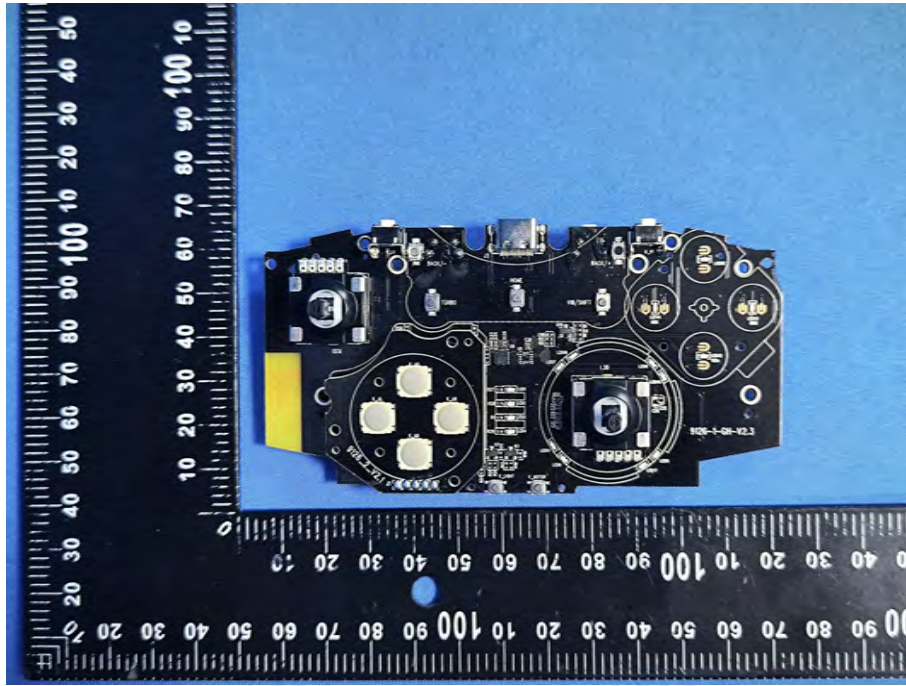

EUT PHOTO (Internal Photos)

ZHONGHAN

FCC ID:2BFDF-G50S

ZHONGHAN

FCC ID:2BFDF-G50S

ZHONGHAN

FCC ID:2BFDF-G50S

***** END OF REPORT *****