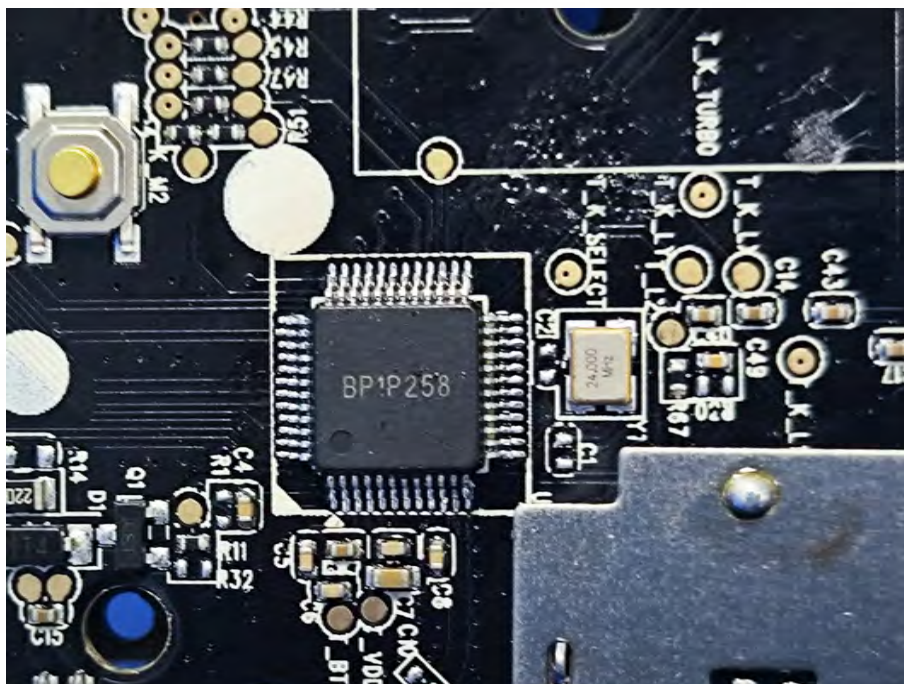

EUT PHOTO (Internal Photos)

ZHONGHAN

FCC ID:2BFDF-G50S

ZHONGHAN

FCC ID:2BFDF-G50S

ZHONGHAN

FCC ID:2BFDF-G50S

***** END OF REPORT *****