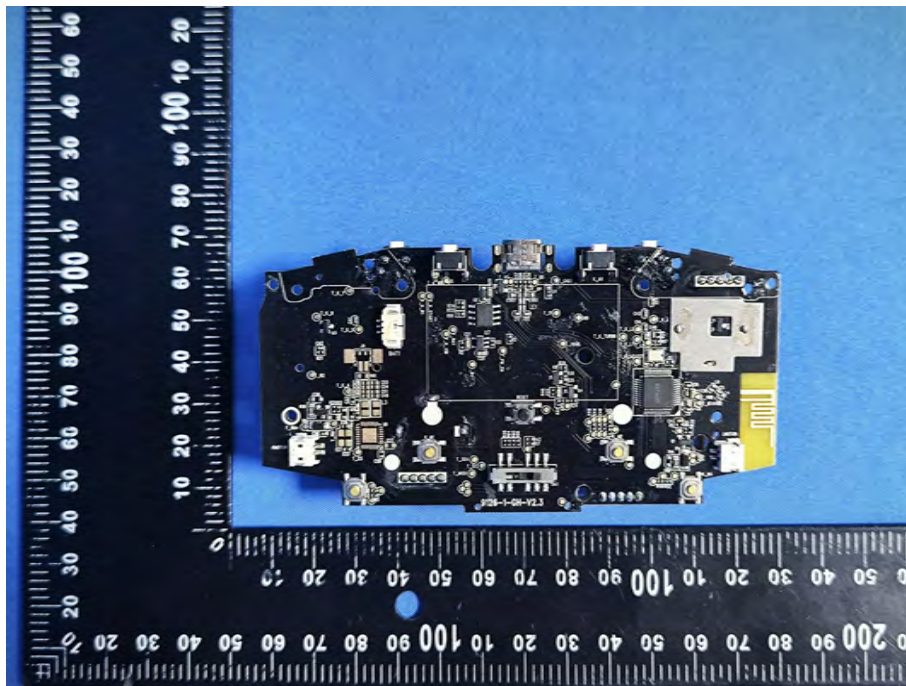

EUT PHOTO (Internal Photos)

ZHONGHAN

FCC ID:2BFDF-G50S

ZHONGHAN

FCC ID:2BFDF-G50S

ZHONGHAN

FCC ID:2BFDF-G50S

***** END OF REPORT *****