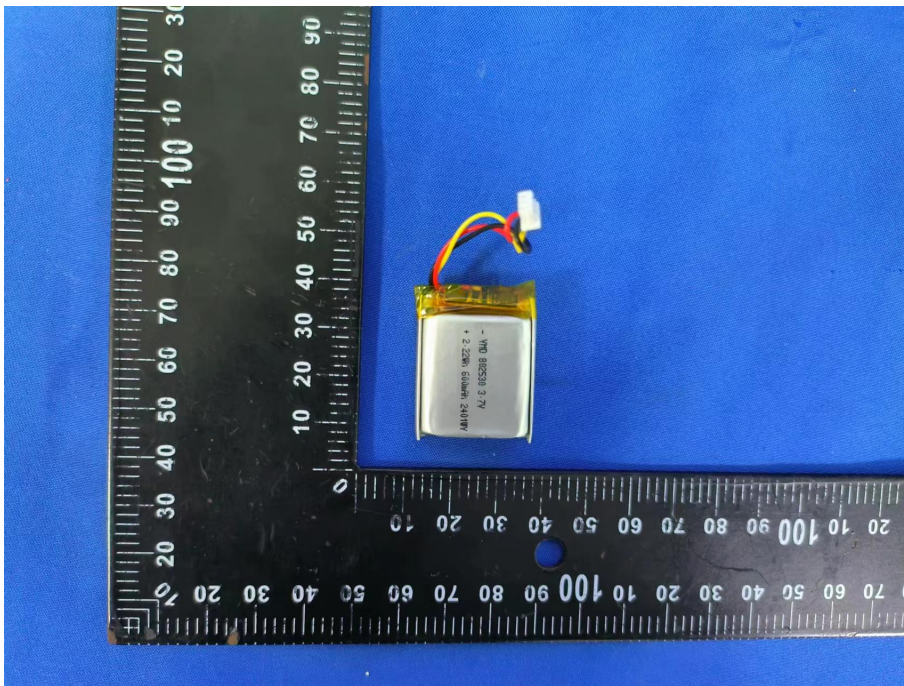

ZHONGHAN

FCC ID: 2BFDF-G45PRO

***** END OF REPORT *****