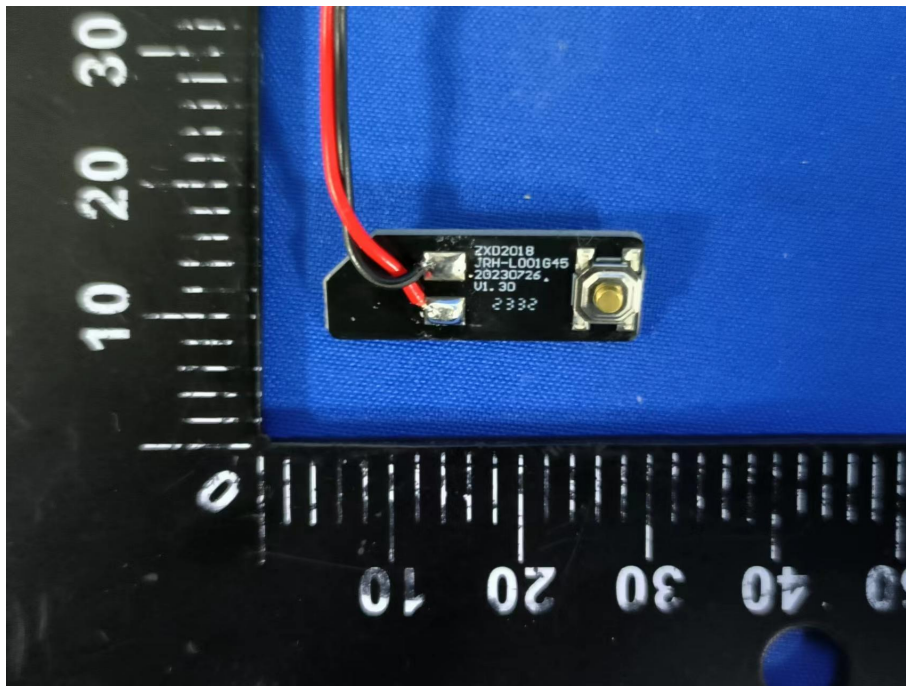

ZHONGHAN

FCC ID: 2BFDF-G45PRO