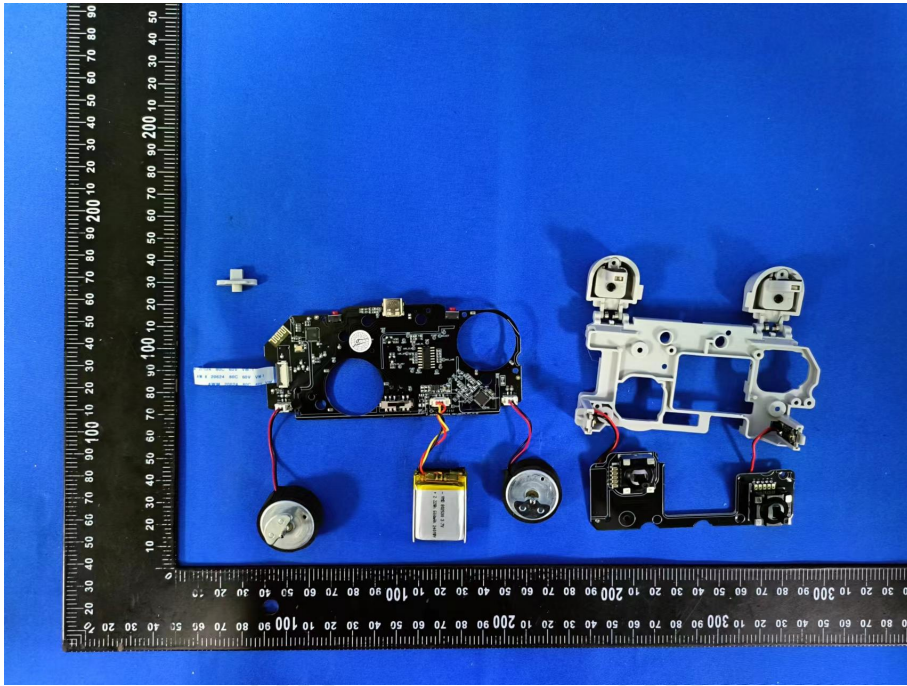

ZHONGHAN

FCC ID: 2BFDF-G45PRO

EUT PHOTO (Internal Photos)

ZHONGHAN

FCC ID: 2BDFD-G45PRO

ZHONGHAN

FCC ID: 2BFDF-G45PRO

Note: NFC only RX

ZHONGHAN

FCC ID: 2BFDF-G45PRO

ZHONGHAN

FCC ID: 2BFDF-G45PRO

ZHONGHAN

FCC ID: 2BFDF-G45PRO

***** END OF REPORT *****