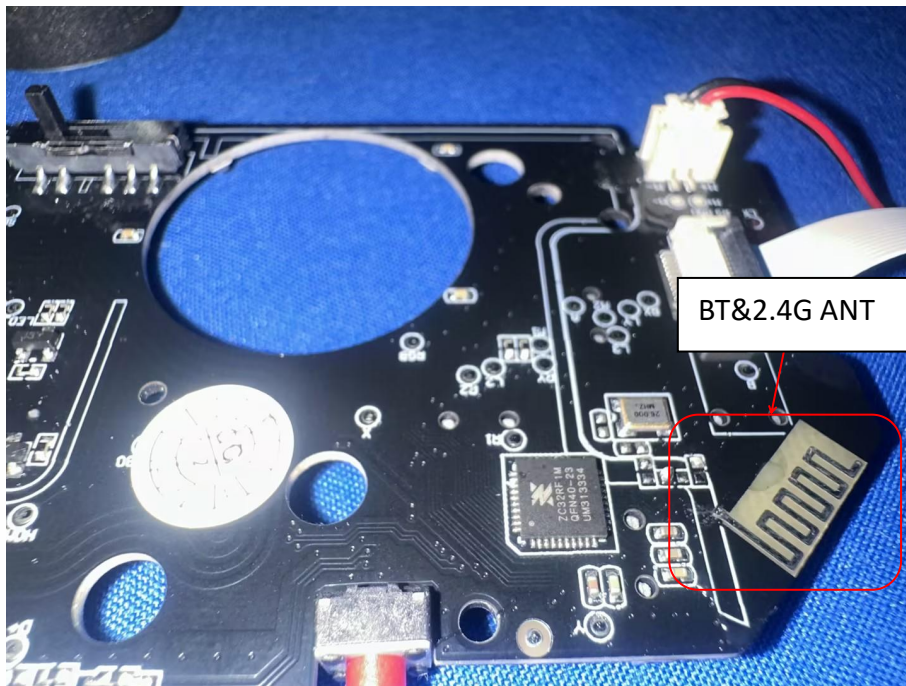

ZHONGHAN

FCC ID: 2BFDF-G45PRO

EUT PHOTO (Internal Photos)

ZHONGHAN

FCC ID: 2BDFD-G45PRO

ZHONGHAN

FCC ID: 2BFDF-G45PRO

Note: NFC only RX

ZHONGHAN

FCC ID: 2BFDF-G45PRO

ZHONGHAN

FCC ID: 2BFDF-G45PRO

ZHONGHAN

FCC ID: 2BFDF-G45PRO

***** END OF REPORT *****