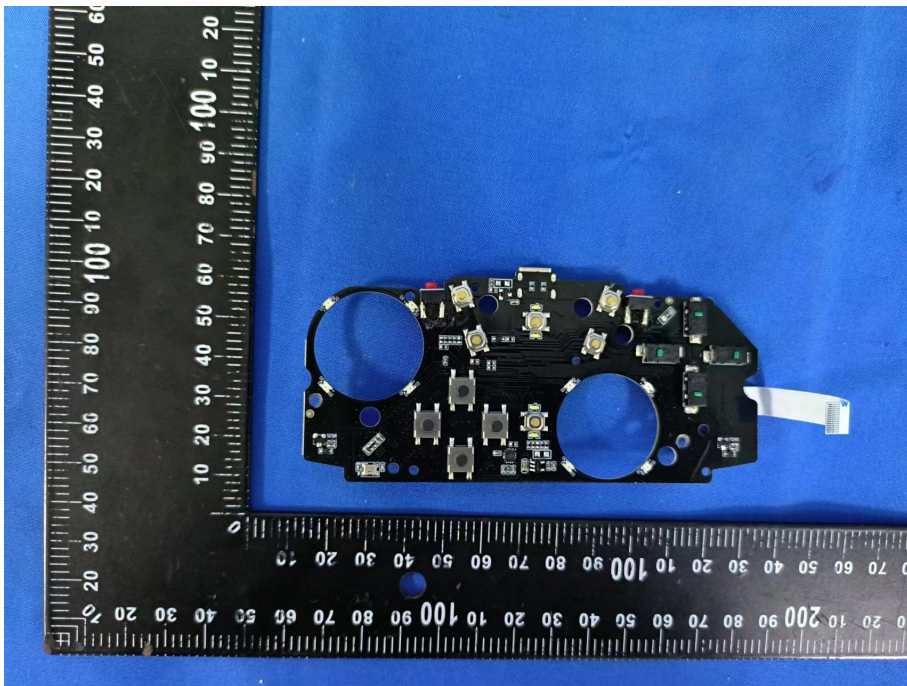

ZHONGHAN

FCC ID: 2BFDF-G45PRO

EUT PHOTO (Internal Photos)

ZHONGHAN

FCC ID: 2BDFD-G45PRO

ZHONGHAN

FCC ID: 2BFDF-G45PRO

Note: NFC only RX