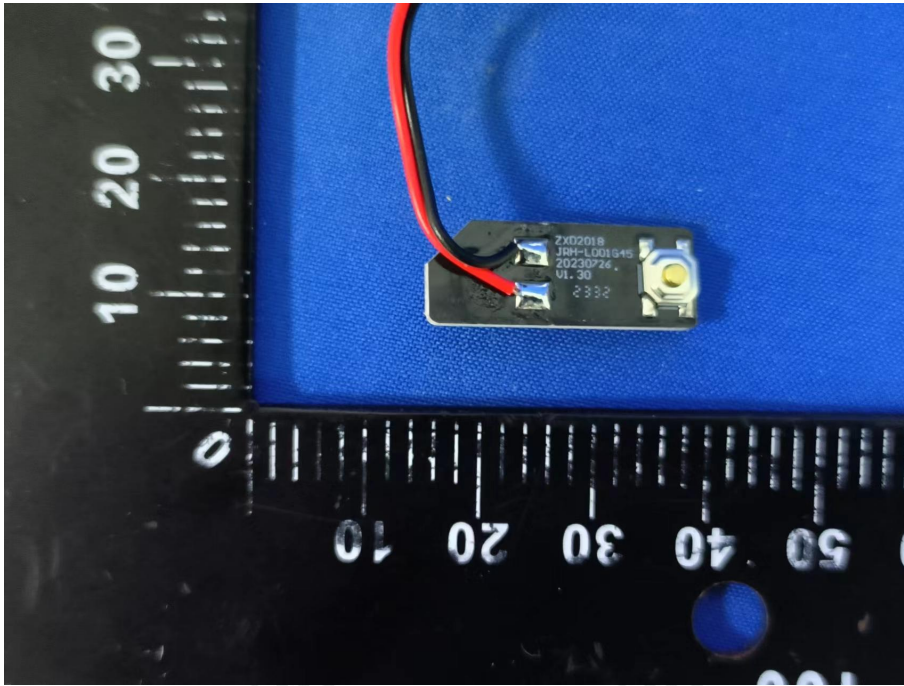

ZHONGHAN

FCC ID: 2BFDF-G45PRO

***** END OF REPORT *****