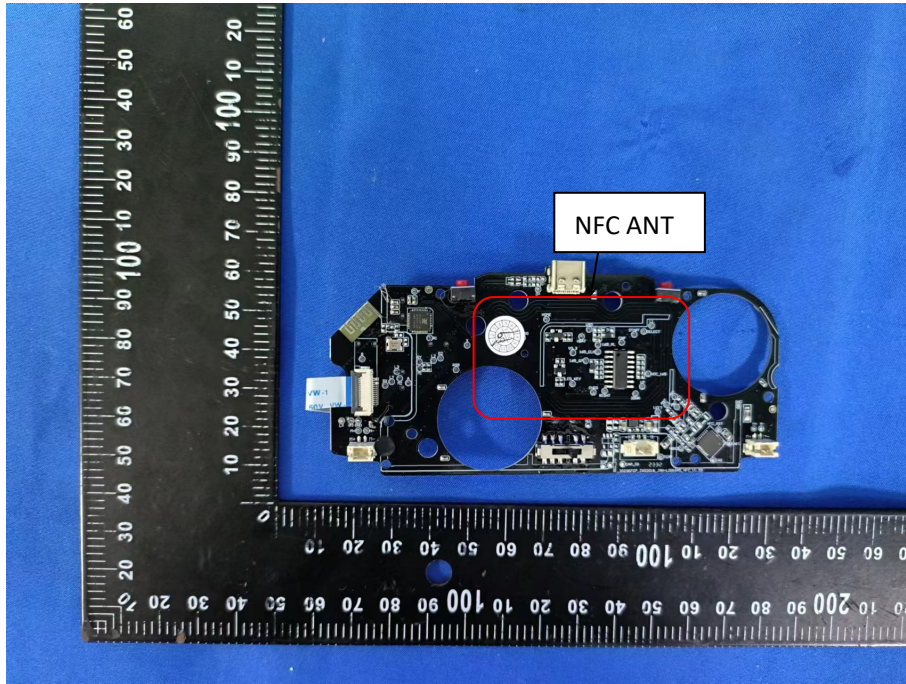

ZHONGHAN

FCC ID: 2BFDF-G45PRO

EUT PHOTO (Internal Photos)

ZHONGHAN

FCC ID: 2BDFD-G45PRO

ZHONGHAN

FCC ID: 2BFDF-G45PRO

Note: NFC only RX

ZHONGHAN

FCC ID: 2BFDF-G45PRO

ZHONGHAN

FCC ID: 2BFDF-G45PRO

ZHONGHAN

FCC ID: 2BFDF-G45PRO

***** END OF REPORT *****