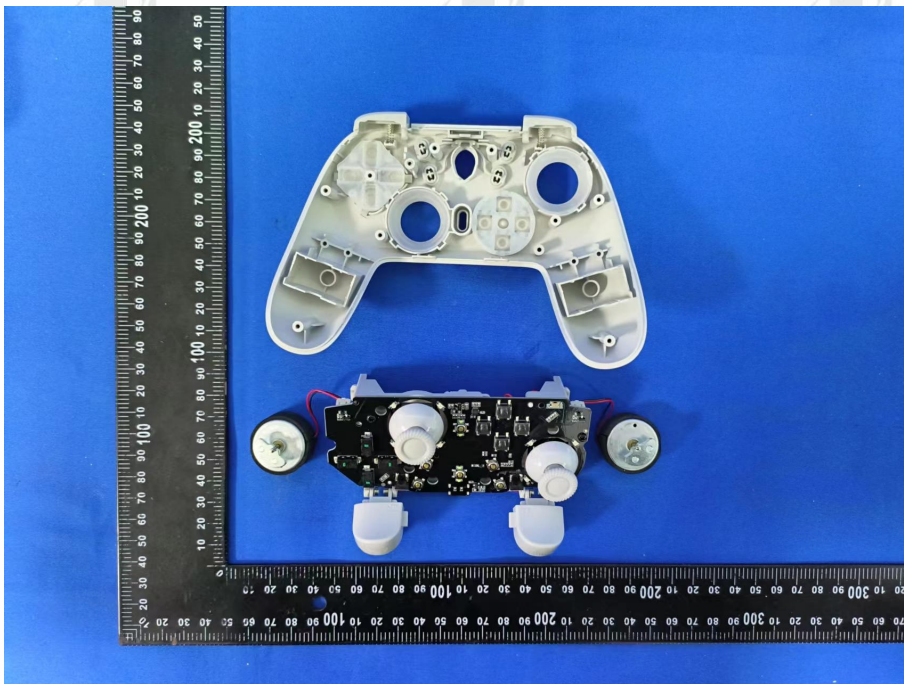

ZHONGHAN

FCC ID: 2BFDF-G45PRO

EUT PHOTO (Internal Photos)

ZHONGHAN

FCC ID: 2BDFD-G45PRO

ZHONGHAN

FCC ID: 2BFDF-G45PRO

Note: NFC only RX