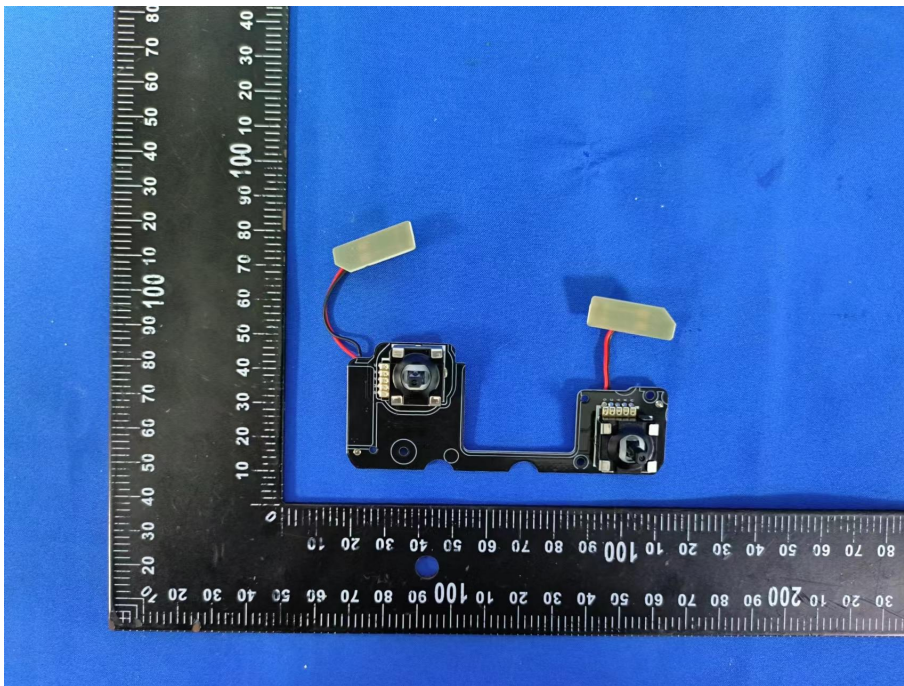

ZHONGHAN

FCC ID: 2BFDF-G45PRO