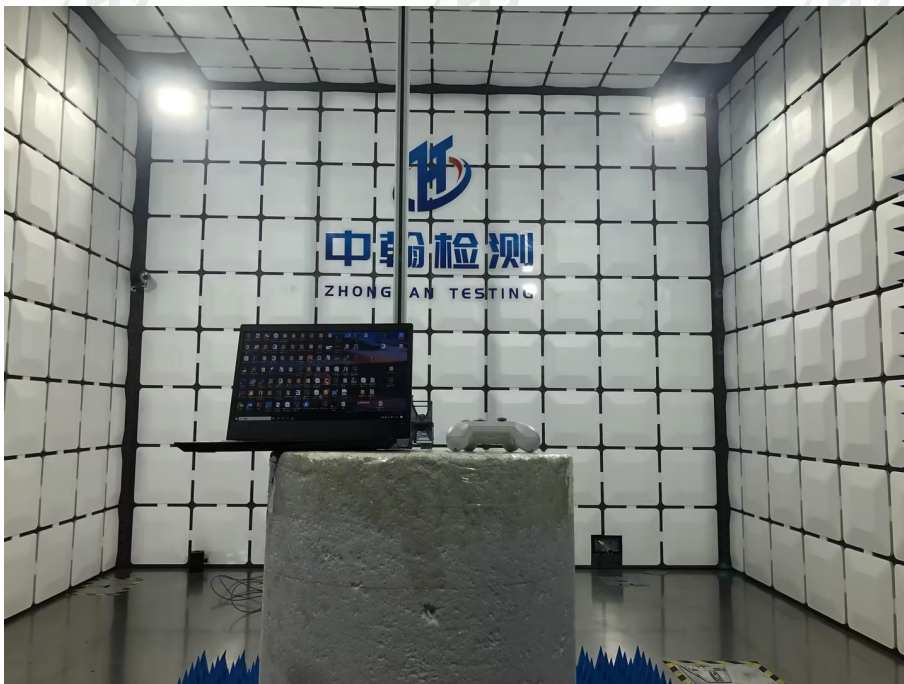

EUT TEST PHOTOS

ZHONGHAN

FCC ID: 2BFDF-G45PRO