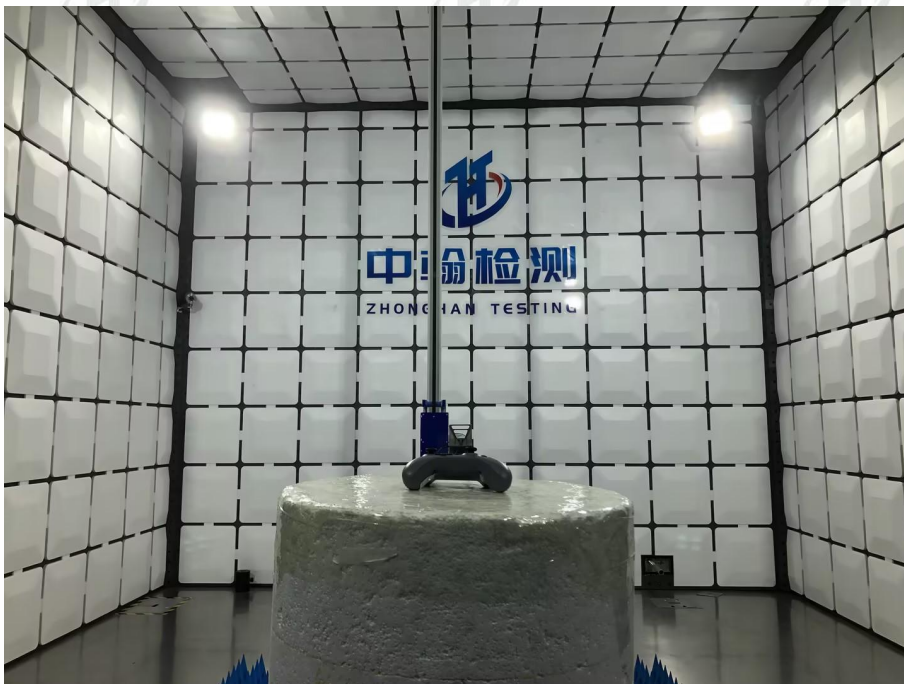

EUT TEST PHOTOS

ZHONGHAN

FCC ID: 2BFDF-G30S