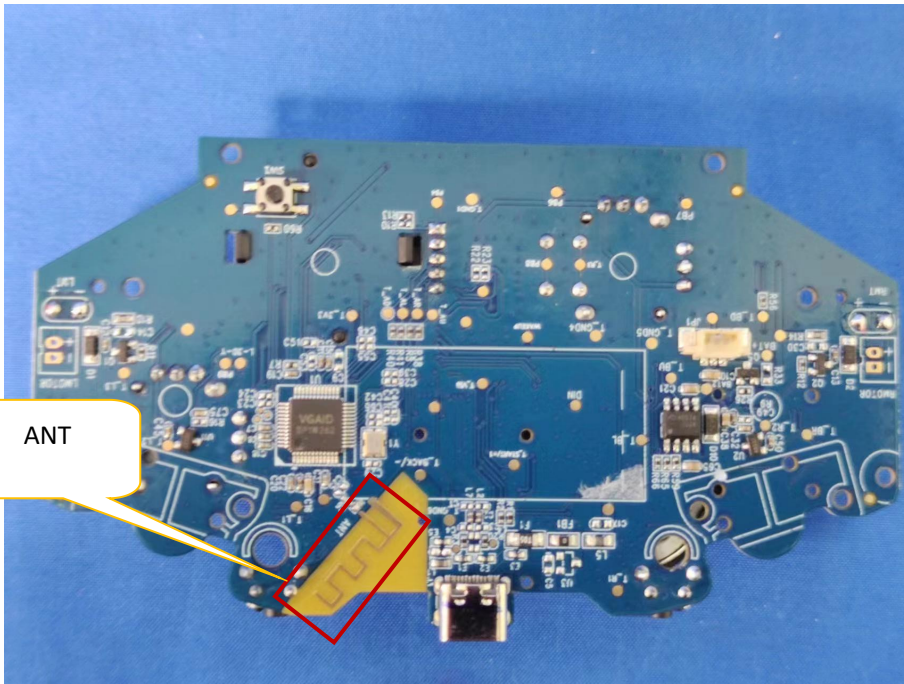

ZHONGHAN

FCC ID: 2BFDF-G30S

EUT PHOTO (Internal Photos)

ZHONGHAN

FCC ID: 2BFDF-G30S

ZHONGHAN

FCC ID: 2BFDF-G30S

ZHONGHAN

FCC ID: 2BFDF-G30S

ZHONGHAN

FCC ID: 2BFDF-G30S

***** END OF REPORT *****