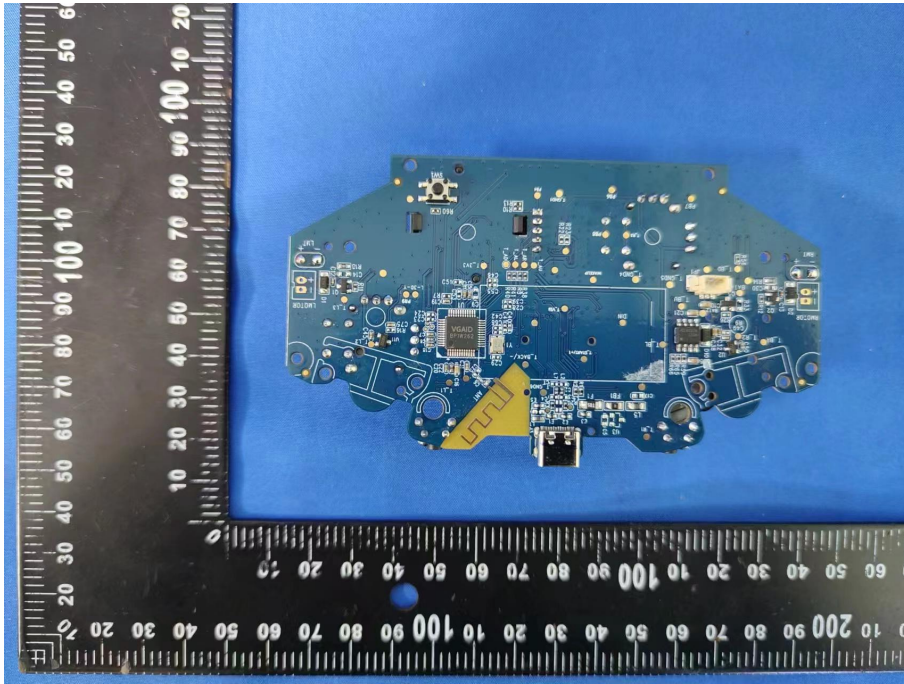

ZHONGHAN

FCC ID: 2BFDF-G30S

EUT PHOTO (Internal Photos)

ZHONGHAN

FCC ID: 2BFDF-G30S

ZHONGHAN

FCC ID: 2BFDF-G30S

ZHONGHAN

FCC ID: 2BFDF-G30S

ZHONGHAN

FCC ID: 2BFDF-G30S

***** END OF REPORT *****