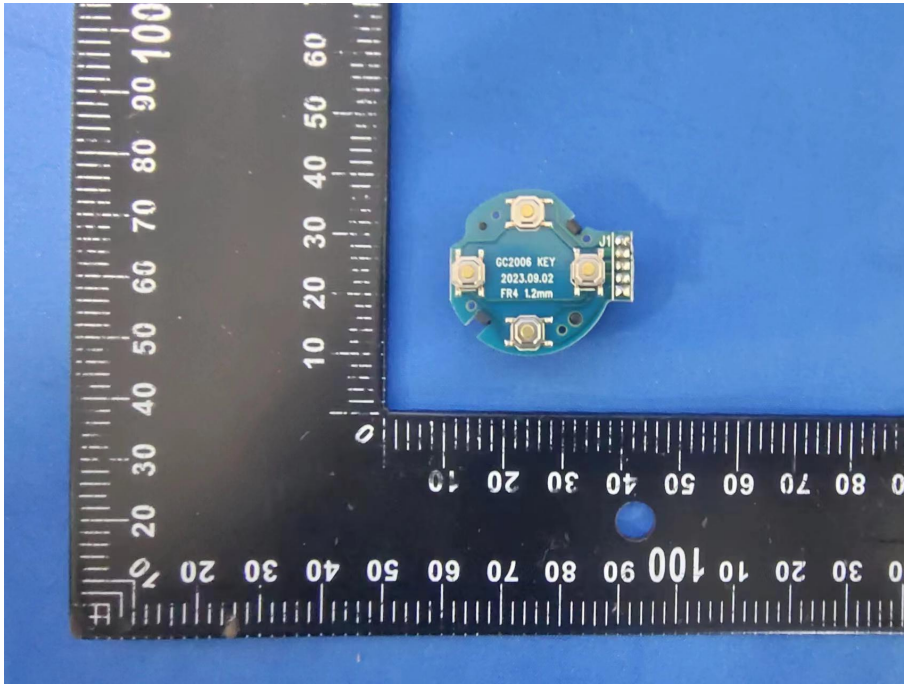

ZHONGHAN

FCC ID: 2BFDF-G30S

***** END OF REPORT *****