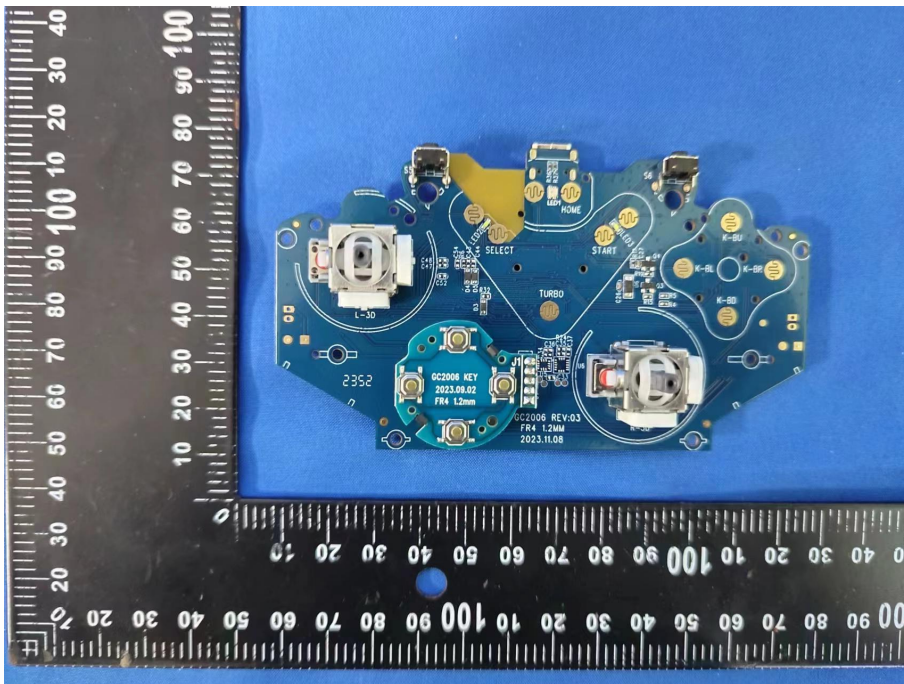

ZHONGHAN

FCC ID: 2BFDF-G30S

EUT PHOTO (Internal Photos)

ZHONGHAN

FCC ID: 2BFDF-G30S

ZHONGHAN

FCC ID: 2BFDF-G30S

ZHONGHAN

FCC ID: 2BFDF-G30S

ZHONGHAN

FCC ID: 2BFDF-G30S

***** END OF REPORT *****