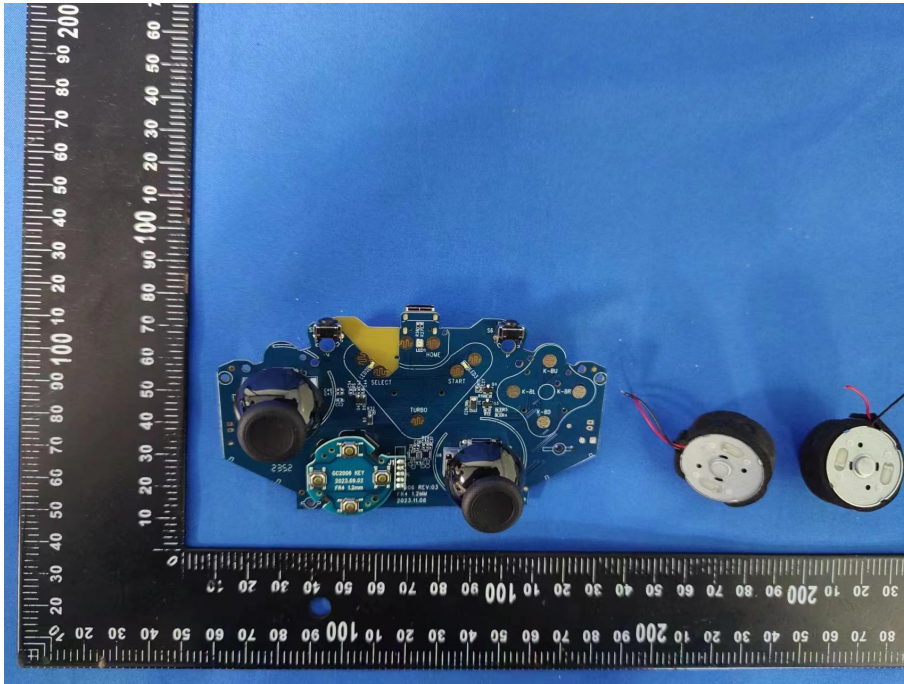

ZHONGHAN

FCC ID: 2BFDF-G30S

EUT PHOTO (Internal Photos)

ZHONGHAN

FCC ID: 2BFDF-G30S

ZHONGHAN

FCC ID: 2BFDF-G30S

ZHONGHAN

FCC ID: 2BFDF-G30S

ZHONGHAN

FCC ID: 2BFDF-G30S

***** END OF REPORT *****