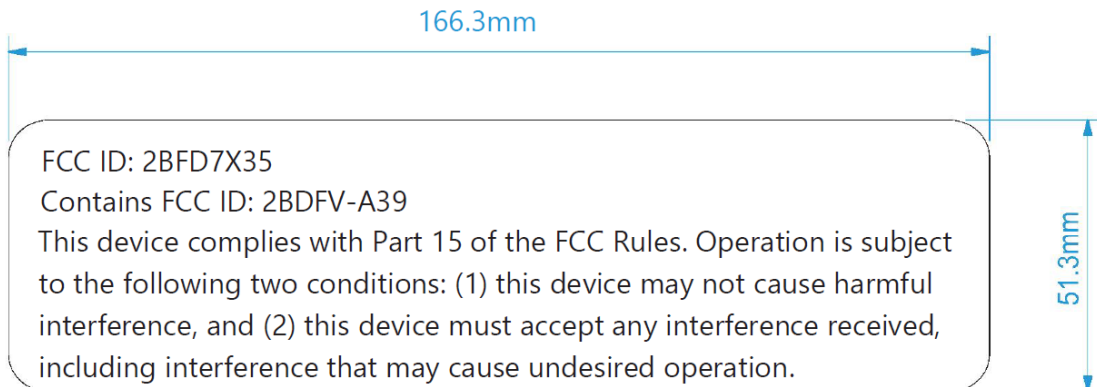

Label and Location

Label 1

整机参数标贴 106.7x30.4mm
Robotic rating label

Label 2

整机参数标贴 106.7x30.4mm
Robotic rating label

Label 3

整机参数标贴 106.7x30.4mm
Robotic rating label

Location