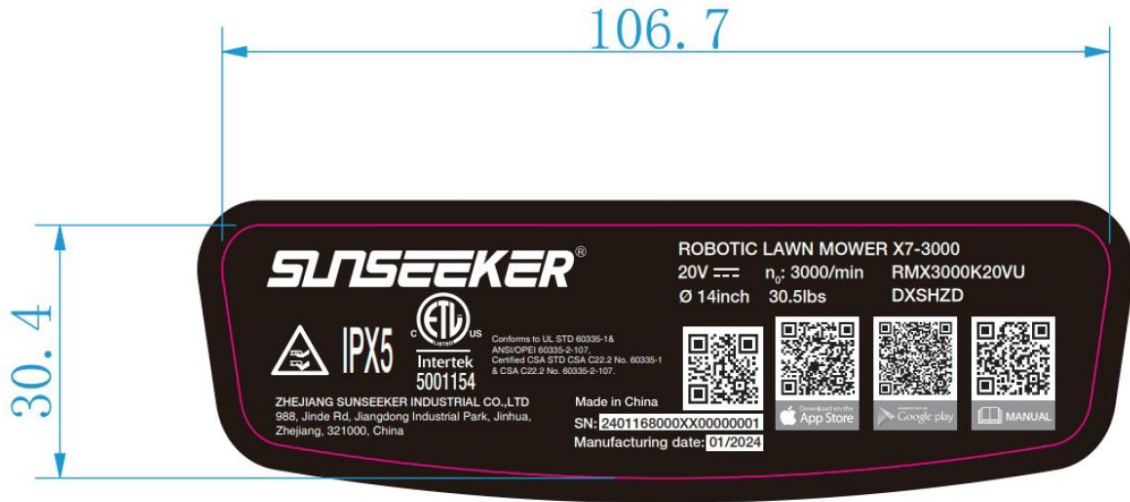

Label and Location

Label 1

整机参数标贴 106.7x30.4mm
Robotic rating label

Label 2

整机参数标贴 106.7x30.4mm
Robotic rating label

Label 3

整机参数标贴 106.7x30.4mm
Robotic rating label

Location