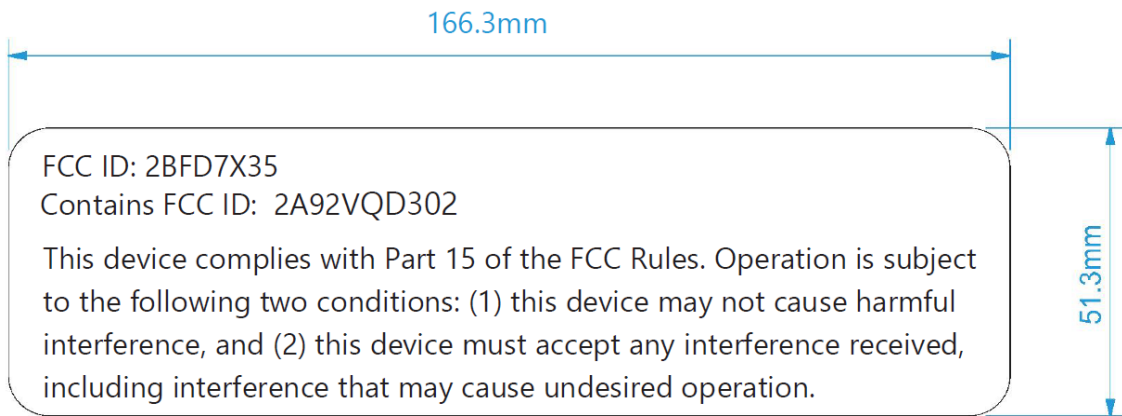

Label and Location

Label 1

整机参数标贴 106.7x30.4mm
Robotic rating label

Label 2

整机参数标贴 106.7x30.4mm
Robotic rating label

Label 3

整机参数标贴 106.7x30.4mm
Robotic rating label

Location