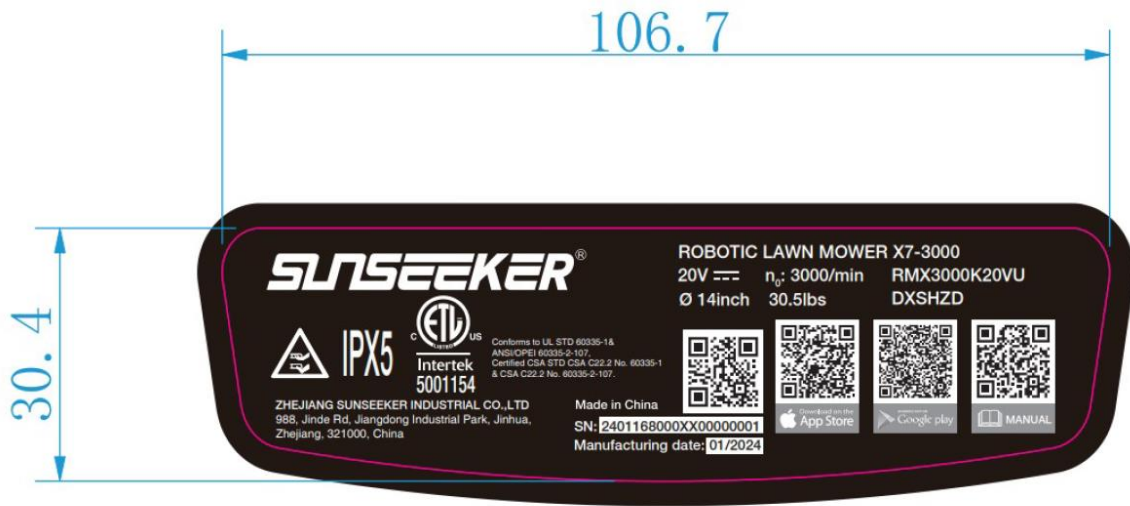

Label and Location

Label 1

整机参数标贴 106.7x30.4mm
Robotic rating label

Label 2

整机参数标贴 106.7x30.4mm
Robotic rating label

Label 3

整机参数标贴 106.7x30.4mm
Robotic rating label

Location