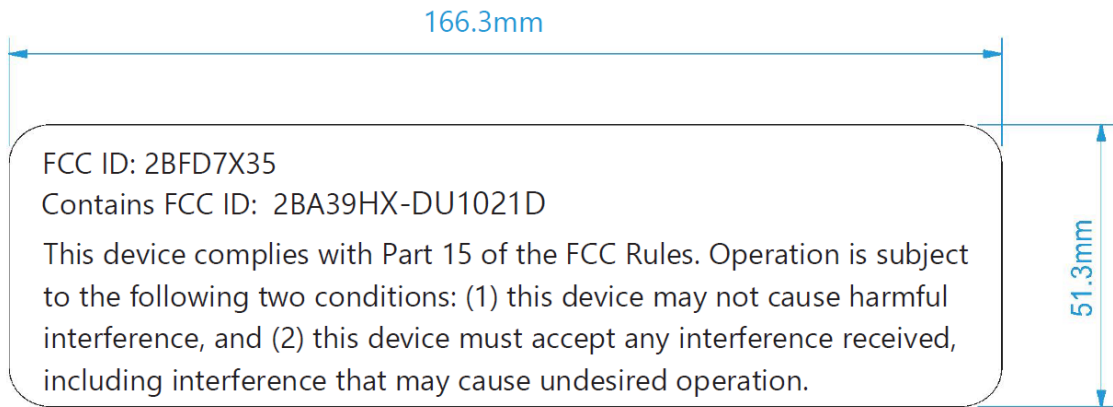

Label and Location

Label 1

整机参数标贴 106.7x30.4mm
Robotic rating label

Label 2

整机参数标贴 106.7x30.4mm
Robotic rating label

Label 3

整机参数标贴 106.7x30.4mm
Robotic rating label

Location