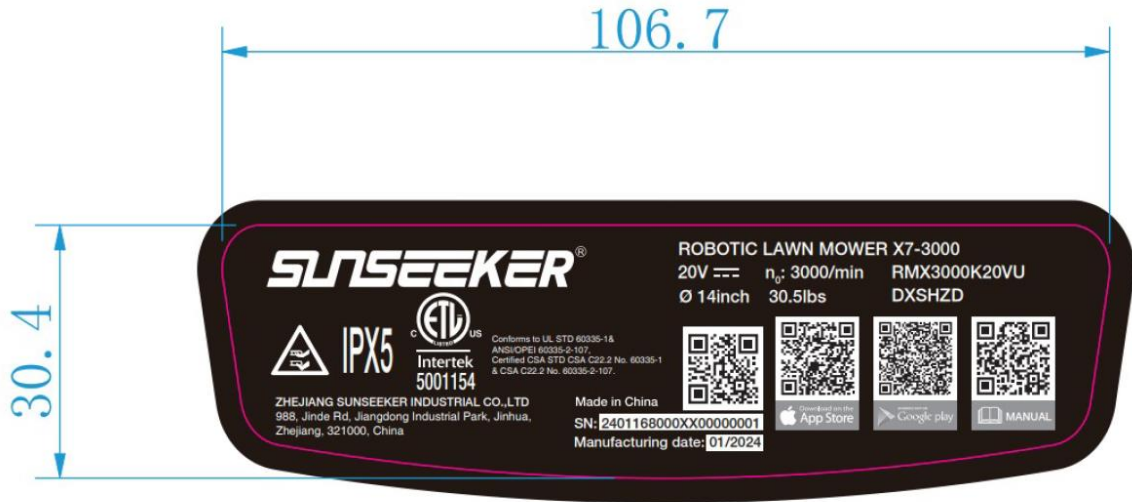

Label and Location

Label 1

整机参数标贴 106.7x30.4mm
Robotic rating label

Label 2

整机参数标贴 106.7x30.4mm
Robotic rating label

Label 3

整机参数标贴 106.7x30.4mm
Robotic rating label

Location