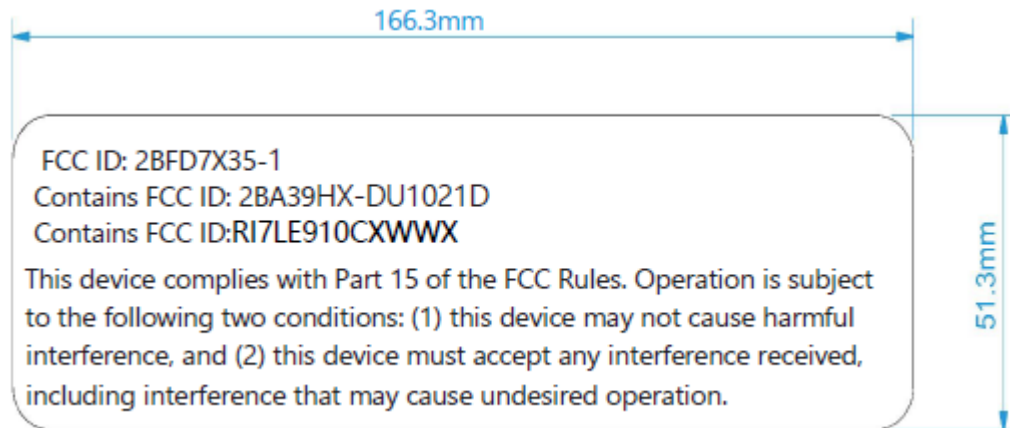

Label and Location

Label 1

整机参数标贴 106.7x30.4mm
Robotic rating label

Label 2

整机参数标贴 106.7x30.4mm
Robotic rating label

Label 3

整机参数标贴 106.7x30.4mm
Robotic rating label

Location