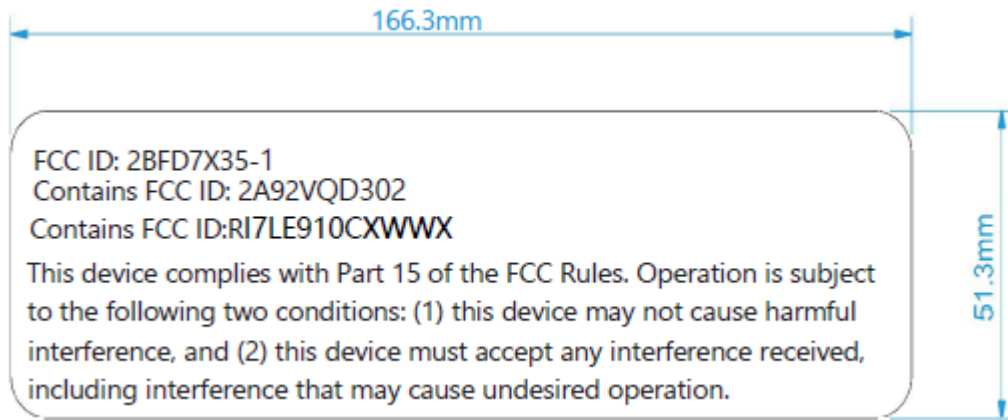

Label and Location

Label 1

整机参数标贴 106.7x30.4mm
Robotic rating label

Label 2

整机参数标贴 106.7x30.4mm
Robotic rating label

Label 3

整机参数标贴 106.7x30.4mm
Robotic rating label

Location