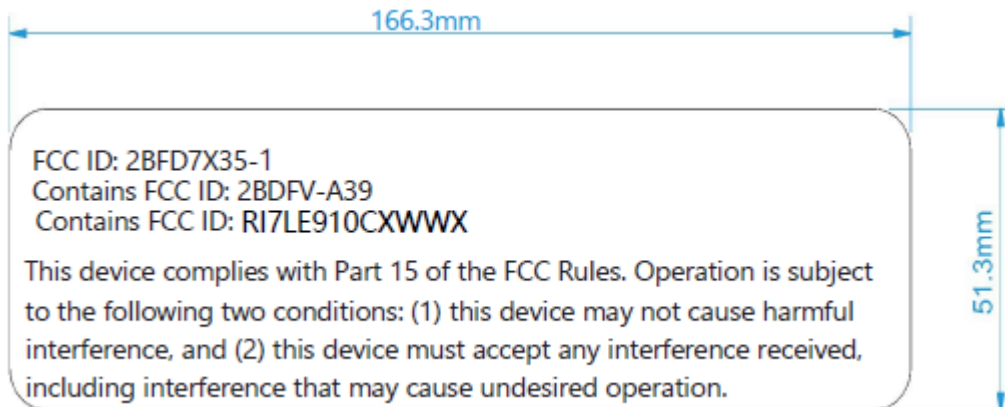

Label and Location

Label 1

整机参数标贴 106.7x30.4mm
Robotic rating label

Label 2

整机参数标贴 106.7x30.4mm
Robotic rating label

Label 3

整机参数标贴 106.7x30.4mm
Robotic rating label

Location