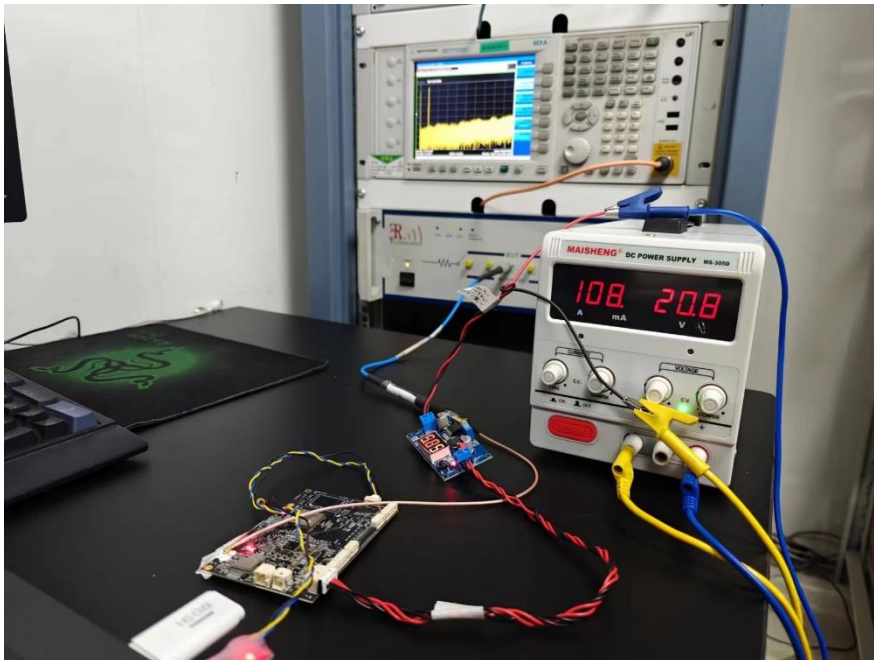

Appendix

Photographs of Test Setup for SHCR2402000269PT

Test Model No.: RMV900M20VU

Test Setup Photo

Conducted Emissions at AC Power Line (150kHz-30MHz)

RF Conducted

Radiated Spurious Emissions Below 1GHz

Radiated Spurious Emissions Above 1GHz